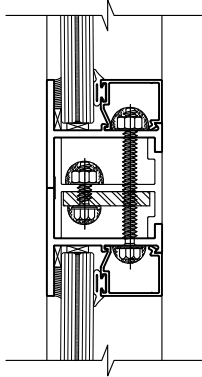

INSIDE GLAZING

12

ZERO
MULL