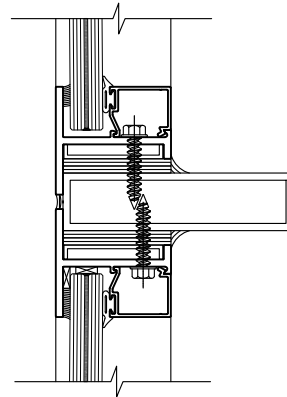

INSIDE GLAZING

12

ZERO
MULL

TUBE
MULL

APPLIED
MUNTINS

13

13

SERIES: 3000
ALUMINUM IMPACT FIXED WINDOWS

GLAZING: $\frac{9}{16}$ " or $\frac{7}{16}$ "
LAMINATED IMPACT GLASS

SOL-A-TROL

aluminum products
4101 N.W. 132nd Street
Miami, Florida 33054
Phone: (305) 681-2020
Fax: (305) 681-2035