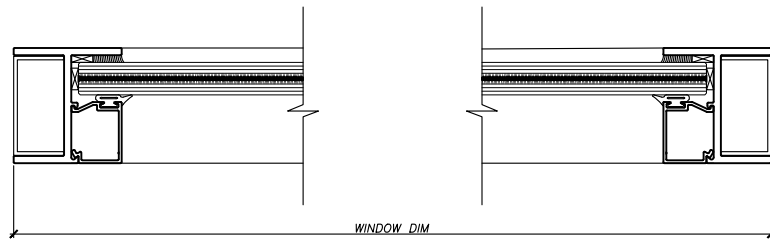

GLAZING: $\frac{9}{16}$ " or $\frac{7}{16}$ "
LAMINATED IMPACT GLASS

OUTSIDE GLAZING

FLANGE
FRAME

3

4

EQUAL
LEG
FRAME

SERIES: 3000
ALUMINUM IMPACT FIXED WINDOWS

GLAZING: $\frac{9}{16}$ " or $\frac{7}{16}$ "
LAMINATED IMPACT GLASS