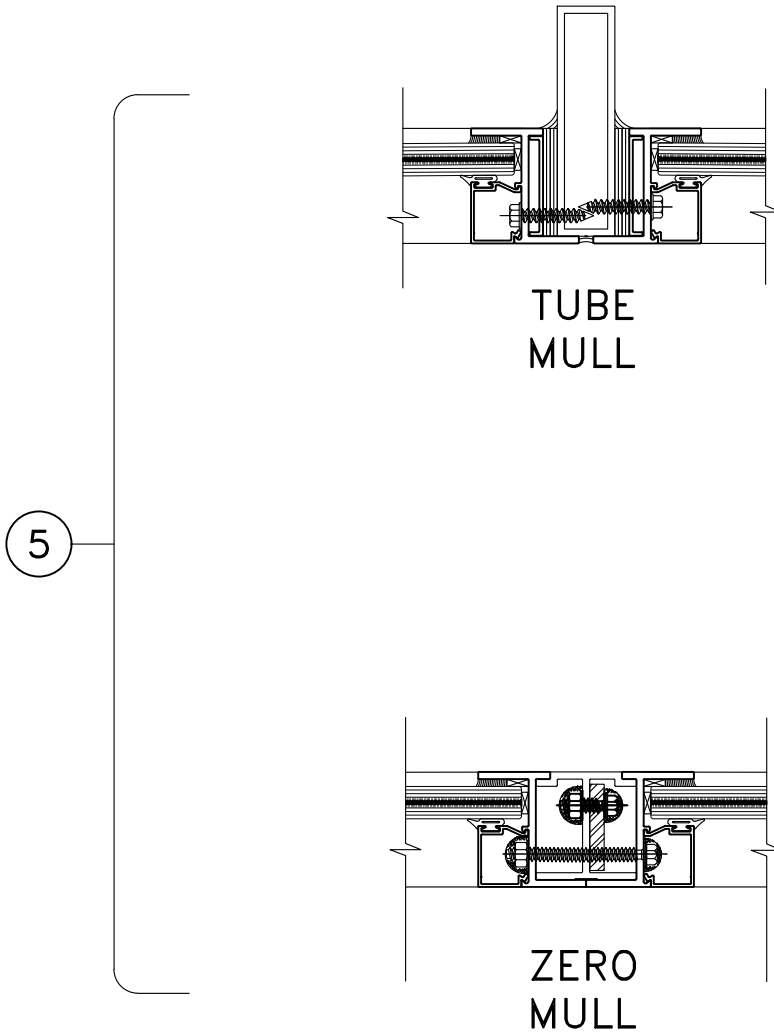

OUTSIDE GLAZING