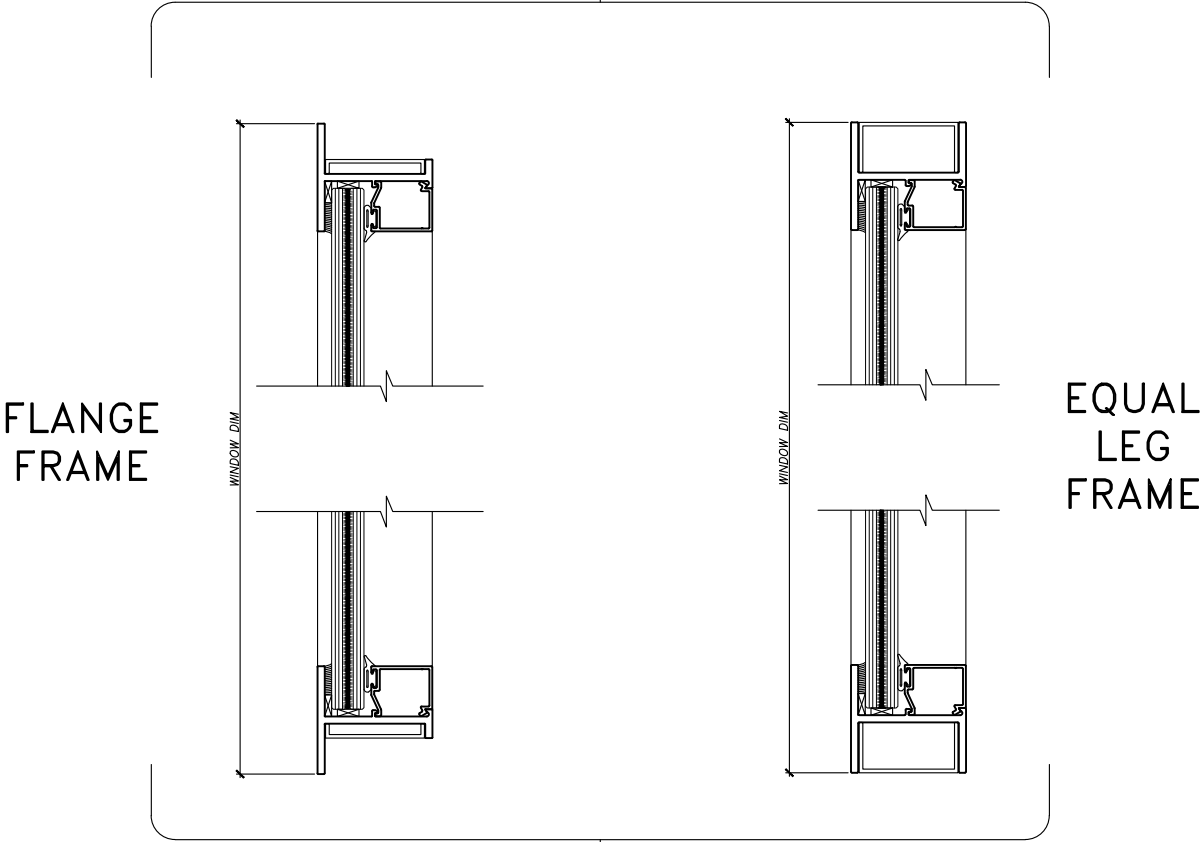

INSIDE GLAZING

7

8

SERIES: 3000 ALUMINUM IMPACT FIXED WINDOWS

GLAZING: $\frac{9}{16}$ " or $\frac{7}{16}$ "
LAMINATED IMPACT GLASS

SOL-A-TROL

aluminum products
4101 N.W. 132nd Street
Miami, Florida 33054
Phone: (305) 681-2020
Fax: (305) 681-2035