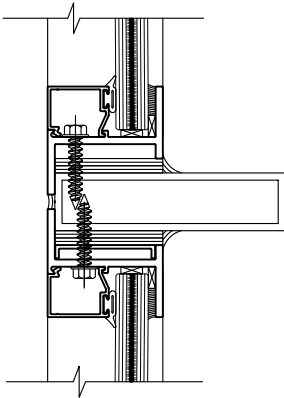

SOL-A-TROL

aluminum products
4101 N.W. 132nd Street
Miami, Florida 33054
Phone: (305) 681-2020
Fax: (305) 681-2035

OUTSIDE GLAZING

SERIES: 3000
ALUMINUM IMPACT FIXED WINDOWS

GLAZING: $\frac{9}{16}$ " or $\frac{7}{16}$ "
LAMINATED IMPACT GLASS

OUTSIDE GLAZING

6

ZERO
MULL

TUBE
MULL

SERIES: 3000
ALUMINUM IMPACT FIXED WINDOWS

GLAZING: $\frac{9}{16}$ " or $\frac{7}{16}$ "
LAMINATED IMPACT GLASS

SOL-A-TROL

aluminum products
4101 N.W. 132nd Street
Miami, Florida 33054
Phone: (305) 681-2020
Fax: (305) 681-2035