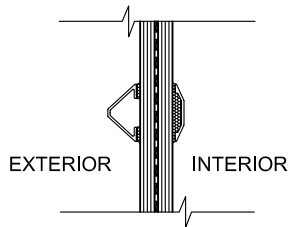

INSIDE GLAZING

12

ZERO
MULL

TUBE
MULL

APPLIED
MUNTINS

13

13

SERIES: 3000
ALUMINUM IMPACT FIXED WINDOWS

GLAZING: $\frac{9}{16}$ " or $\frac{7}{16}$ "
LAMINATED IMPACT GLASS

SOL-A-TROL

aluminum products
4101 N.W. 132nd Street
Miami, Florida 33054
Phone: (305) 681-2020
Fax: (305) 681-2035