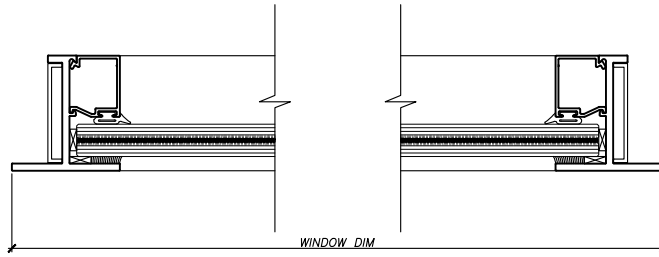

INSIDE GLAZING

FLANGE
FRAME

9

10