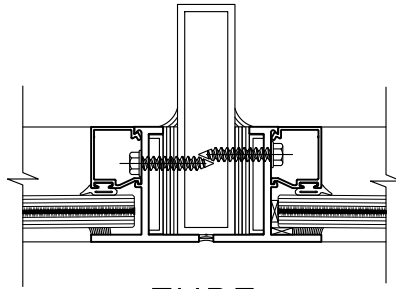

INSIDE GLAZING

FLANGE
FRAME

9

10

EQUAL
LEG
FRAME

SERIES: 3000
ALUMINUM IMPACT FIXED WINDOWS

GLAZING: $\frac{9}{16}$ " or $\frac{7}{16}$ "
LAMINATED IMPACT GLASS

INSIDE GLAZING

TUBE
MULL

11

ZERO
MULL

SERIES: 3000
ALUMINUM IMPACT FIXED WINDOWS

GLAZING: $\frac{9}{16}$ " or $\frac{7}{16}$ "
LAMINATED IMPACT GLASS

SOL-A-TROL

aluminum products
4101 N.W. 132nd Street
Miami, Florida 33054
Phone: (305) 681-2020
Fax: (305) 681-2035