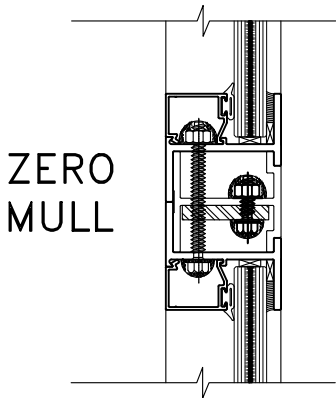

OUTSIDE GLAZING

6

ZERO
MULL

TUBE
MULL

SERIES: 3000
ALUMINUM IMPACT FIXED WINDOWS

GLAZING: $\frac{9}{16}$ " or $\frac{7}{16}$ "
LAMINATED IMPACT GLASS

SOL-A-TROL

aluminum products
4101 N.W. 132nd Street
Miami, Florida 33054
Phone: (305) 681-2020
Fax: (305) 681-2035