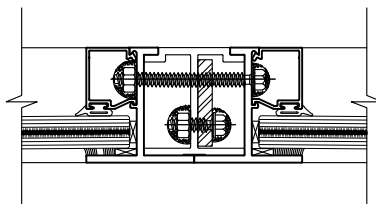

INSIDE GLAZING

FLANGE
FRAME

9

10

EQUAL
LEG
FRAME

SERIES: 3000
ALUMINUM IMPACT FIXED WINDOWS

GLAZING: $\frac{9}{16}$ " or $\frac{7}{16}$ "
LAMINATED IMPACT GLASS

INSIDE GLAZING

TUBE
MULL

11

ZERO
MULL

SERIES: 3000
ALUMINUM IMPACT FIXED WINDOWS

GLAZING: $\frac{9}{16}$ " or $\frac{7}{16}$ "
LAMINATED IMPACT GLASS

SOL-A-TROL

aluminum products
4101 N.W. 132nd Street
Miami, Florida 33054
Phone: (305) 681-2020
Fax: (305) 681-2035