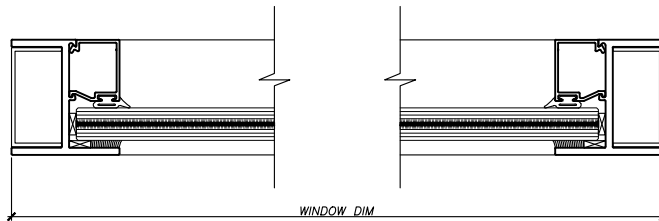

EQUAL
LEG
FRAME