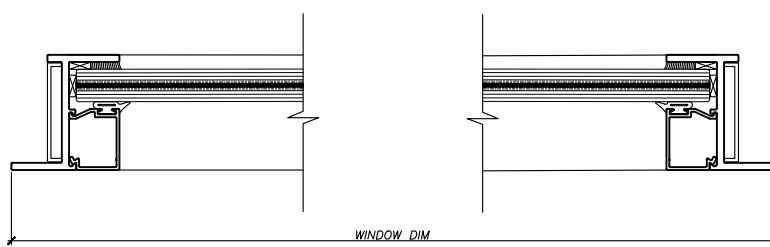

GLAZING: $\frac{9}{16}$ " or $\frac{7}{16}$ "
LAMINATED IMPACT GLASS

OUTSIDE GLAZING

FLANGE
FRAME

3

4

EQUAL
LEG
FRAME

SERIES: 3000
ALUMINUM IMPACT FIXED WINDOWS

GLAZING: $\frac{9}{16}$ " or $\frac{7}{16}$ "
LAMINATED IMPACT GLASS