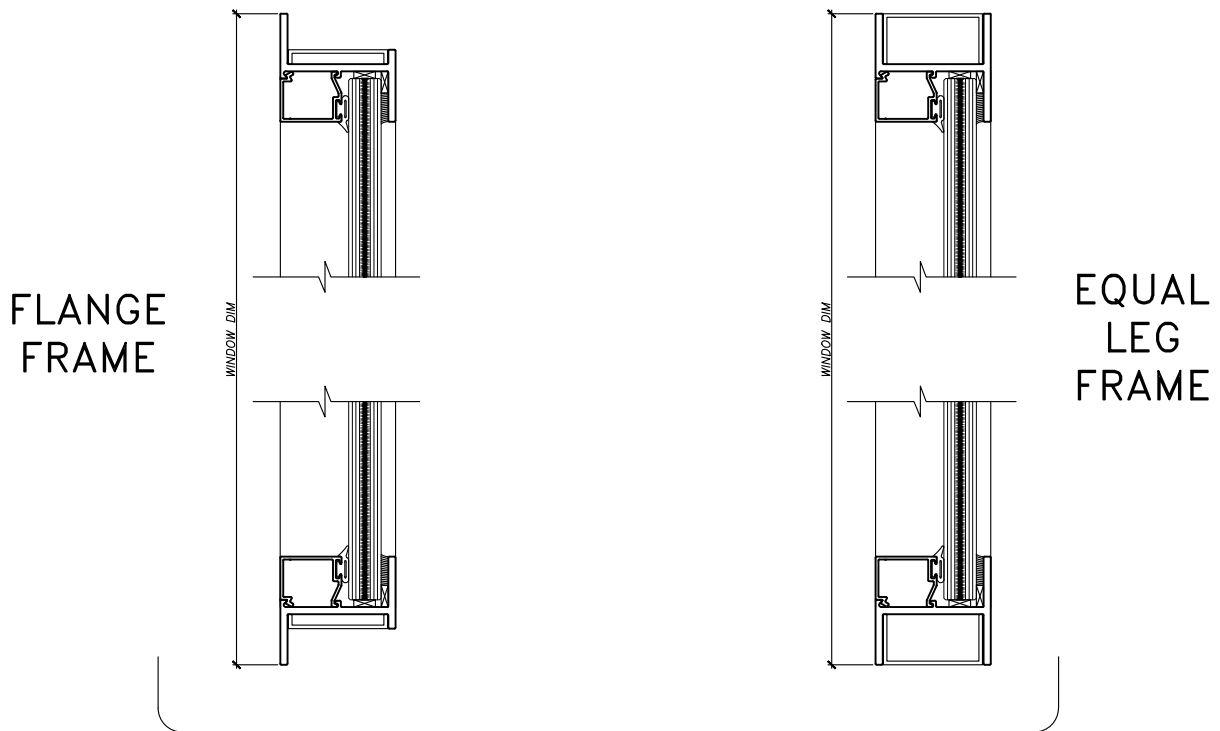

OUTSIDE GLAZING

1