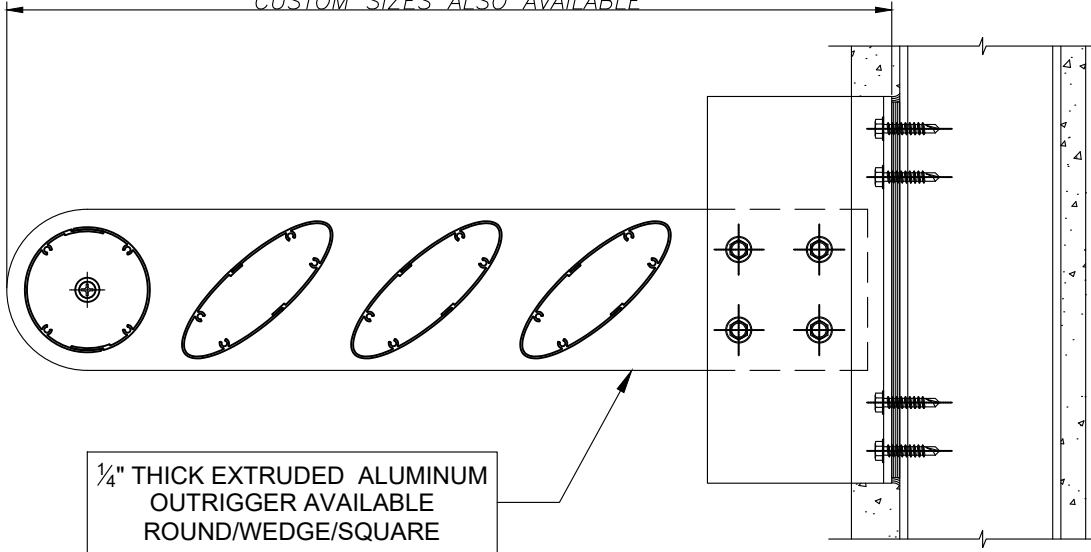

SERIES: SOL-A-SHADE
SUN CONTROL SYSTEM
WITH ROUND OUTRIGGER

SOL-A-TROL
aluminum products

4101 N.W. 132nd Street
Miami, Florida 33054
Phone: (305) 681-2020
Fax: (305) 681-2035

SERIES: SOL-A-SHADE SUN CONTROL SYSTEM

4

24"/30"/36" NOMINAL SIZE
CUSTOM SIZES ALSO AVAILABLE

5

1/4" THICK EXTRUDED ALUMINUM
OUTRIGGER AVAILABLE
ROUND/WEDGE/SQUARE

4" FACIA TUBE

SERIES: SOL-A-SHADE SUN CONTROL SYSTEM

SOL-A-TROL

aluminum products
4101 N.W. 132nd Street
Miami, Florida 33054
Phone: (305) 681-2020
Fax: (305) 681-2035