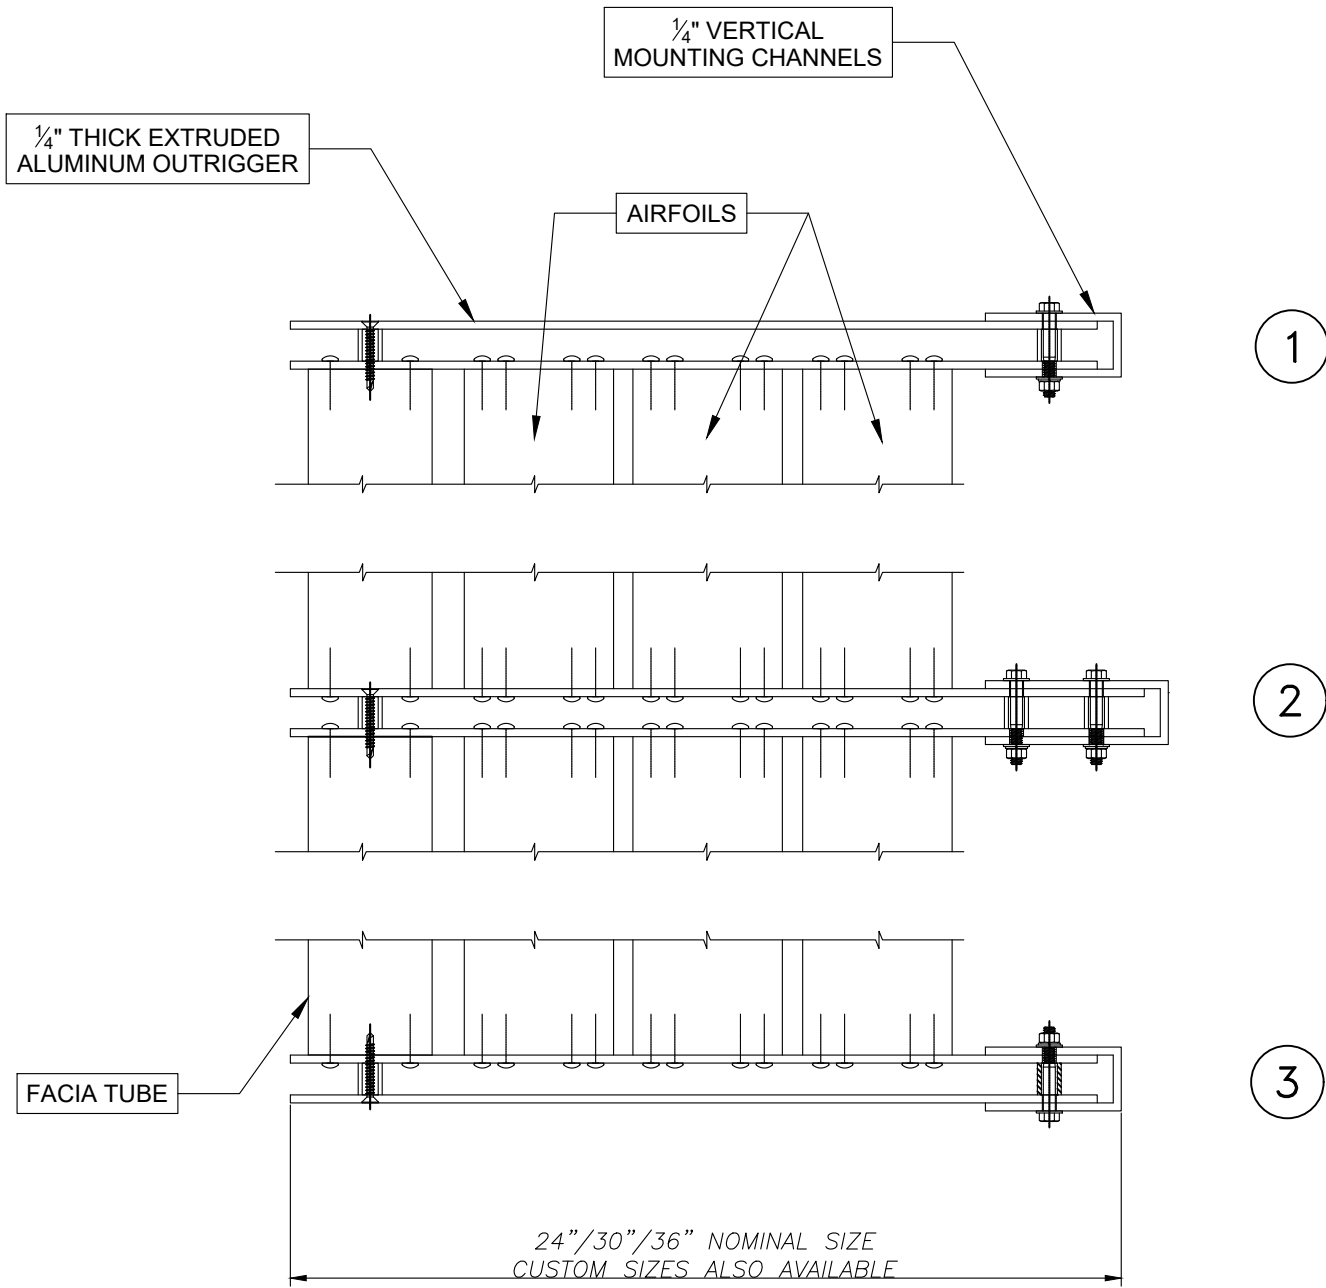

SERIES: SOL-A-SHADE
SUN CONTROL SYSTEM
WITH ROUND OUTRIGGER

SOL-A-TROL
aluminum products

4101 N.W. 132nd Street
Miami, Florida 33054
Phone: (305) 681-2020
Fax: (305) 681-2035

SERIES: SOL-A-SHADE SUN CONTROL SYSTEM

4

24"/30"/36" NOMINAL SIZE
CUSTOM SIZES ALSO AVAILABLE

5

1/4" THICK EXTRUDED ALUMINUM
OUTRIGGER AVAILABLE
ROUND/WEDGE/SQUARE

4" FACIA TUBE

SERIES: SOL-A-SHADE SUN CONTROL SYSTEM

SOL-A-TROL

aluminum products
4101 N.W. 132nd Street
Miami, Florida 33054
Phone: (305) 681-2020
Fax: (305) 681-2035