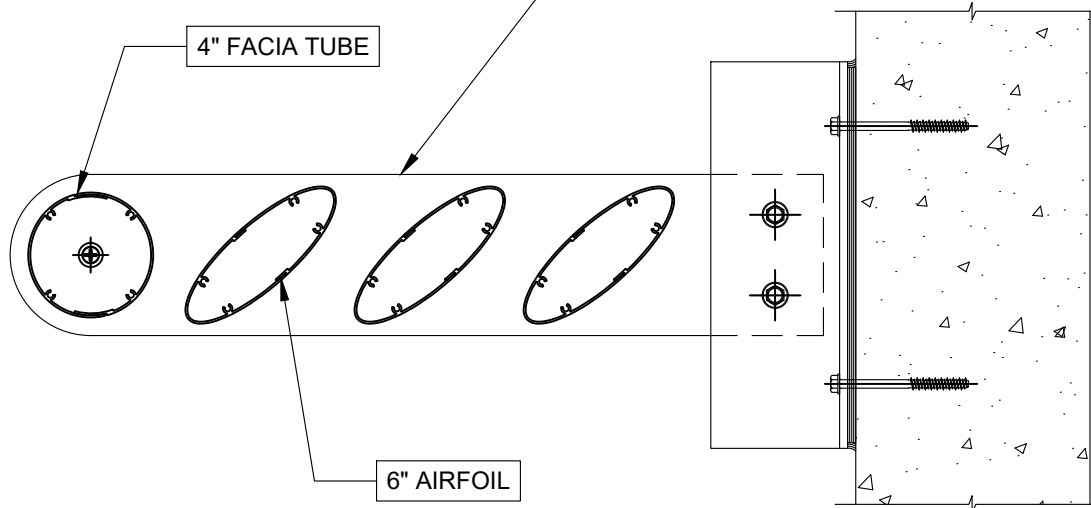

4

24"/30"/36" NOMINAL SIZE
CUSTOM SIZES ALSO AVAILABLE

5

1/4" THICK EXTRUDED ALUMINUM
OUTRIGGER AVAILABLE
ROUND/WEDGE/SQUARE

4" FACIA TUBE

SERIES: SOL-A-SHADE SUN CONTROL SYSTEM

SOL-A-TROL

aluminum products
4101 N.W. 132nd Street
Miami, Florida 33054
Phone: (305) 681-2020
Fax: (305) 681-2035