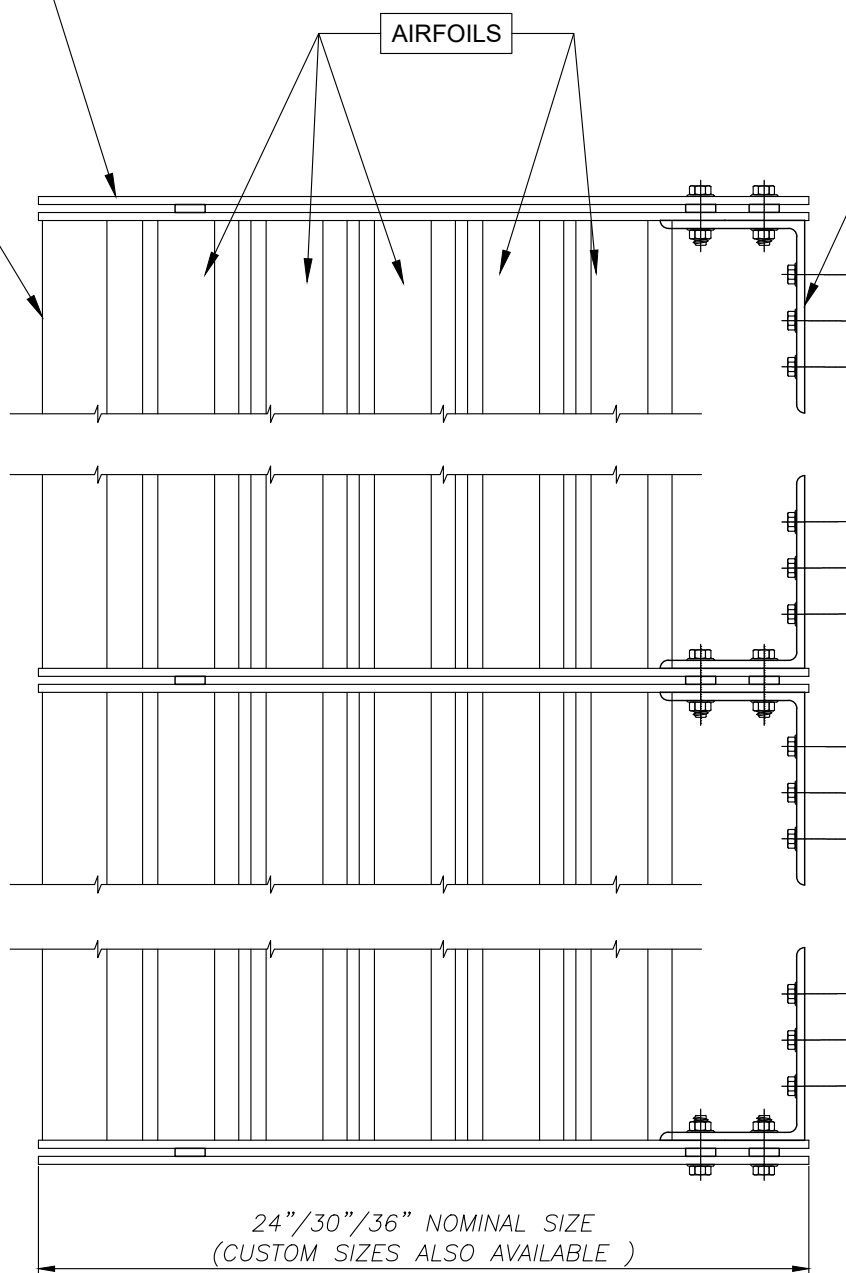

FACIA TUBE

1/4" STRUCTURAL EXTRUDED ALUMINUM ATTACHMENT ANGLES

AIRFOILS

9

10

11

SERIES: SOL-A-SHADE SUN CONTROL SYSTEM

SOL-A-TROL