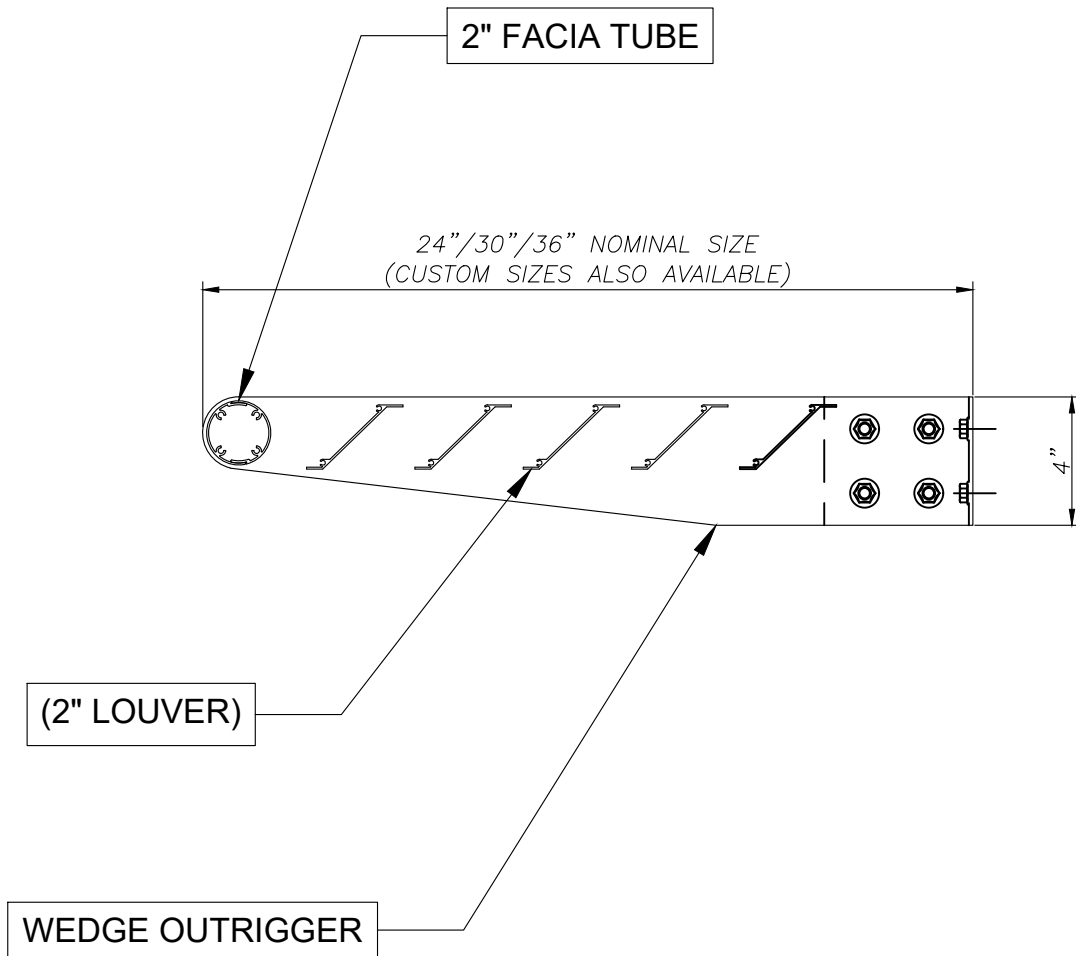

12

SERIES: SOL-A-SHADE SUN CONTROL SYSTEM