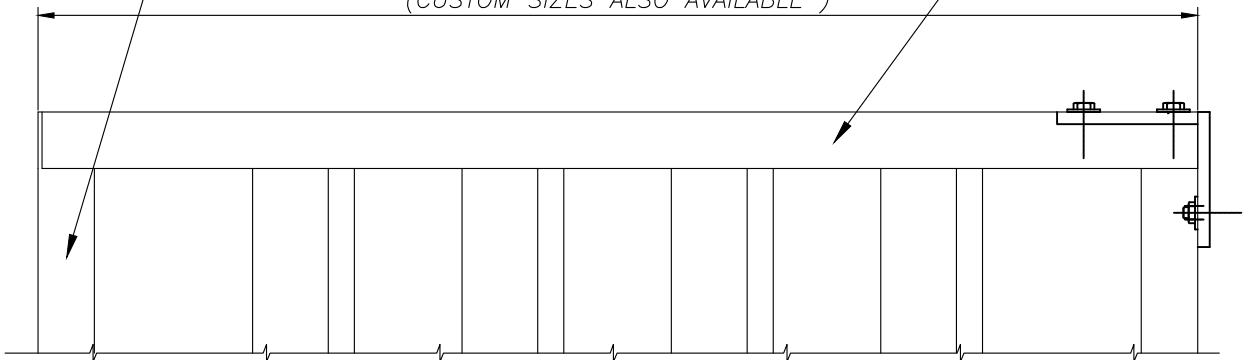

SERIES: SOL-A-SHADE
SUN CONTROL SYSTEM
WITH RECTANGULAR
TUBE OUTRIGGER

SOL-A-TROL
aluminum products

4101 N.W. 132nd Street
Miami, Florida 33054
Phone: (305) 681-2020
Fax: (305) 681-2035

6

1 3/4" X 4 1/2"
FACIA TUBE

24"/30"/36" NOMINAL SIZE
(CUSTOM SIZES ALSO AVAILABLE)

1 3/4" X 4 1/2"
OUTRIGGER TUBE

7

1"X4" TUBE
AIRFOILS

1/4" STRUCTURAL EXTRUDED
ALUMINUM ATTACHMENT
ANGLES

CUSTOM SIZES FOR
OUTRIGGER & FACIA TUBES
AVAILABLE