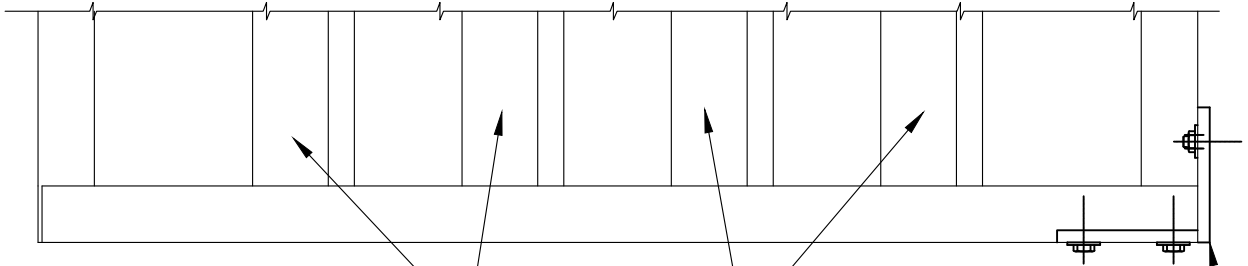

SERIES: SOL-A-SHADE
SUN CONTROL SYSTEM
WITH RECTANGULAR
TUBE OUTRIGGER

SOL-A-TROL
aluminum products

4101 N.W. 132nd Street
Miami, Florida 33054
Phone: (305) 681-2020
Fax: (305) 681-2035

6

1 3/4" X 4 1/2"
FACIA TUBE

24"/30"/36" NOMINAL SIZE
(CUSTOM SIZES ALSO AVAILABLE)

1 3/4" X 4 1/2"
OUTRIGGER TUBE

7

1"X4" TUBE
AIRFOILS

1/4" STRUCTURAL EXTRUDED
ALUMINUM ATTACHMENT
ANGLES

CUSTOM SIZES FOR
OUTRIGGER & FACIA TUBES
AVAILABLE