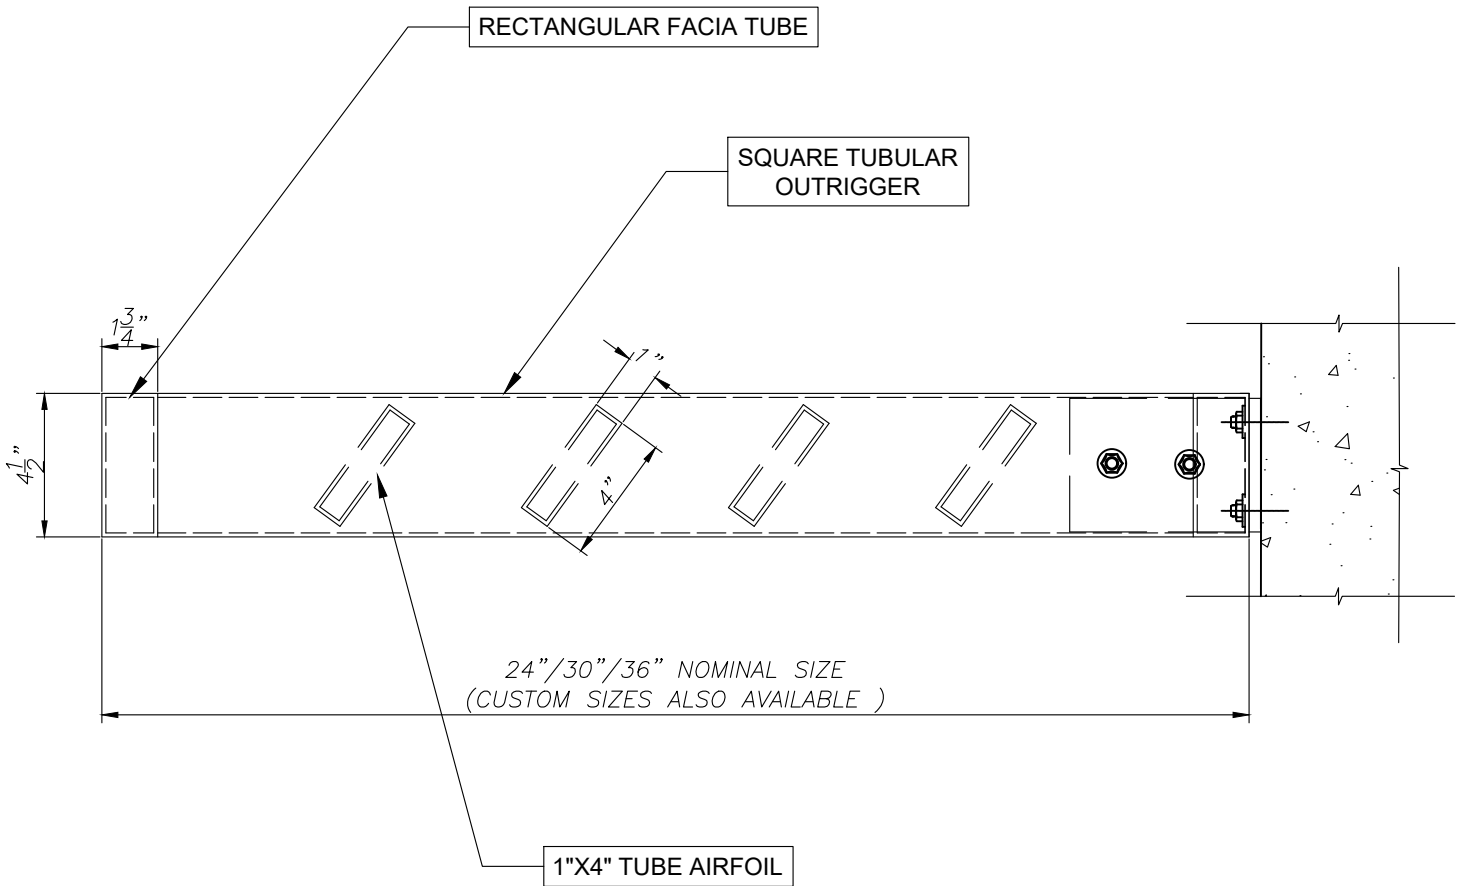

SERIES: SOL-A-SHADE
SUN CONTROL SYSTEM
WITH RECTANGULAR
TUBE OUTRIGGER

SOL-A-TROL
aluminum products

4101 N.W. 132nd Street
Miami, Florida 33054
Phone: (305) 681-2020
Fax: (305) 681-2035

6

1 3/4" X 4 1/2"
FACIA TUBE

24"/30"/36" NOMINAL SIZE
(CUSTOM SIZES ALSO AVAILABLE)

1 3/4" X 4 1/2"
OUTRIGGER TUBE

7

1"X4" TUBE
AIRFOILS

1/4" STRUCTURAL EXTRUDED
ALUMINUM ATTACHMENT
ANGLES

CUSTOM SIZES FOR
OUTRIGGER & FACIA TUBES
AVAILABLE

SERIES: SOL-A-SHADE
SUN CONTROL SYSTEM

SOL-A-TROL
aluminum products
4101 N.W. 132nd Street
Miami, Florida 33054
Phone: (305) 681-2020
Fax: (305) 681-2035

8

SERIES: SOL-A-SHADE SUN CONTROL SYSTEM