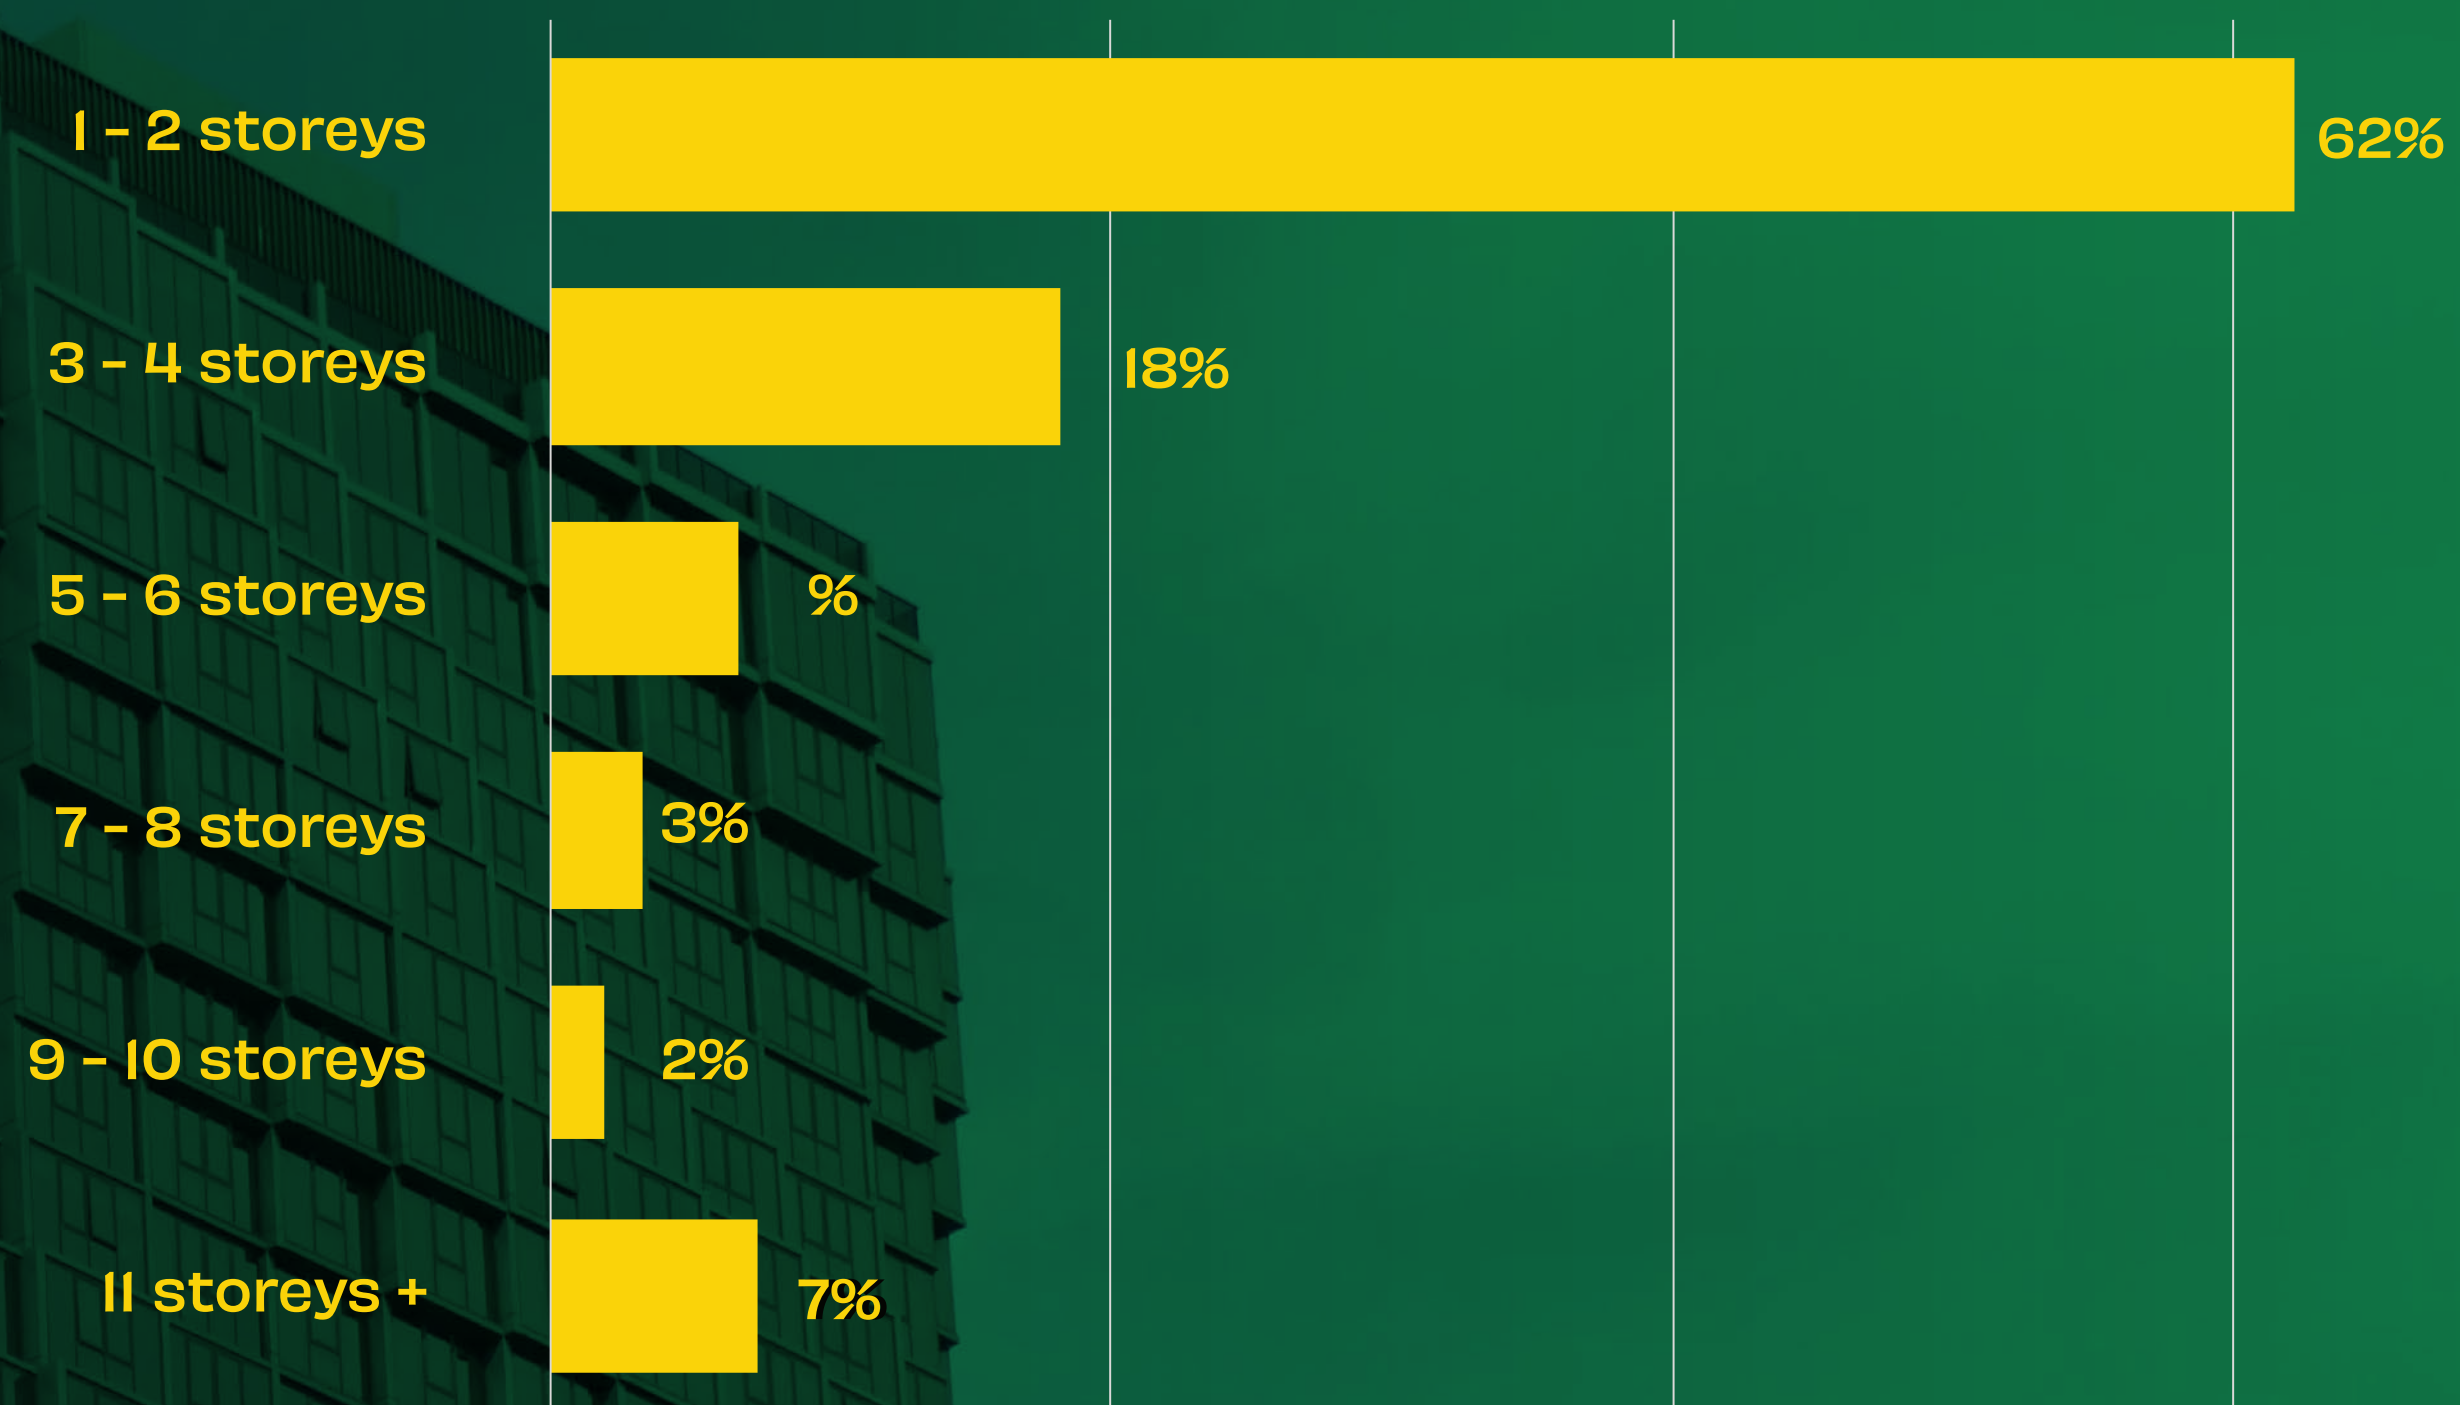

Question 3:

WHAT IS THE TALLEST BUILDING HEIGHT YOU WOULD FEEL COMFORTABLE LIVING NEXT TO?

no. responses = 148