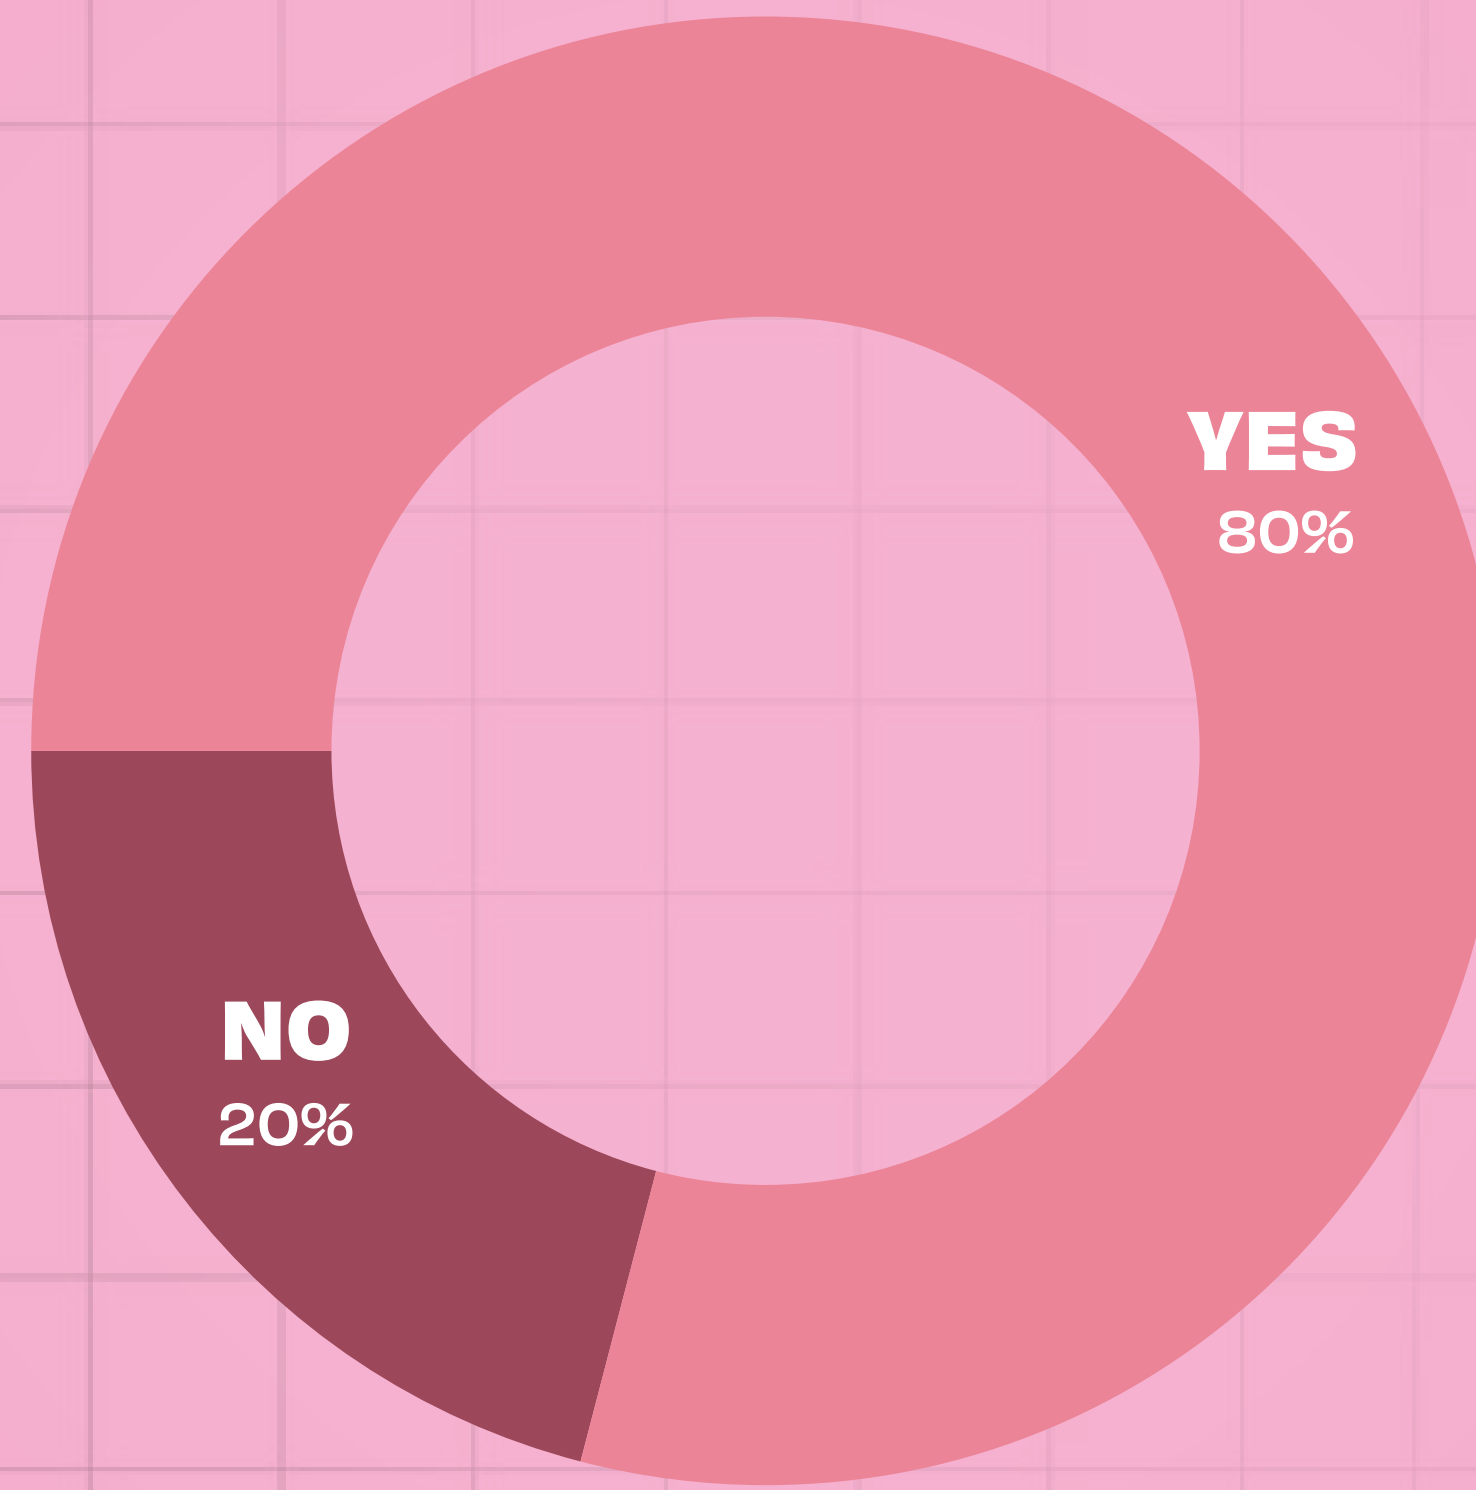

Question 2:

DO YOU BELIEVE OWNING YOUR OWN HOME IS ESSENTIAL TO A GOOD LIFE IN AUSTRALIA?

no. responses = 148