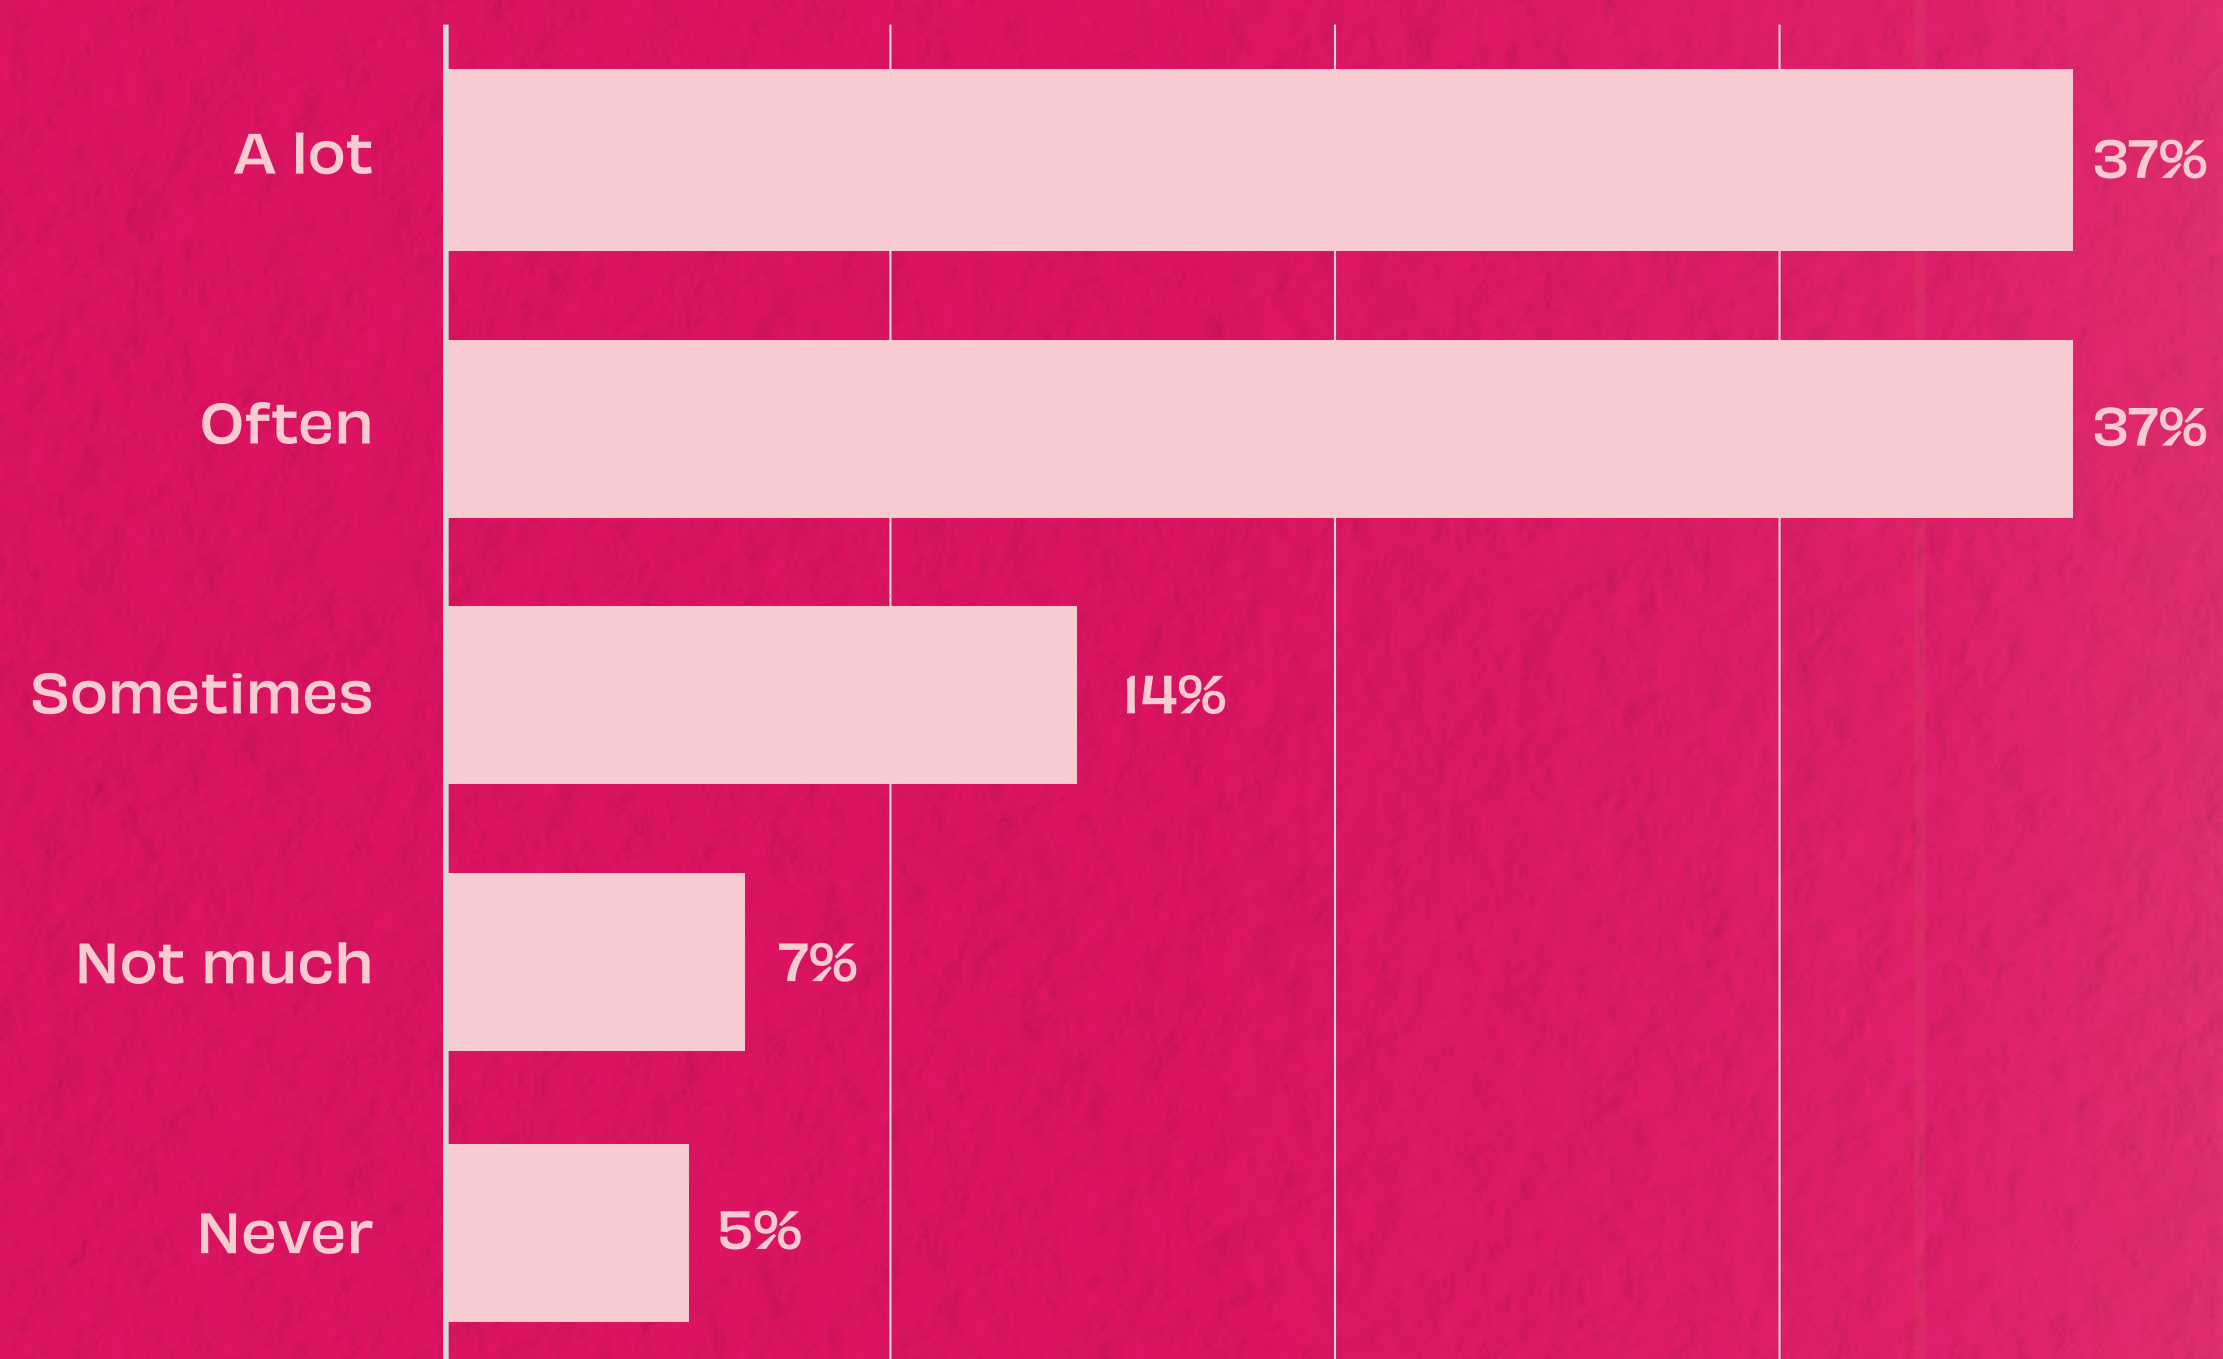

CoFutures...

STATE OF THE COMMUNITY 2026

SOCIAL POLLING RESULTS SUMMARY

A COFUTURES RESEARCH PROJECT

Question 1:

HOW MUCH DOES YOUR HOME MAKE YOU SMILE?

no. responses = 148

Question 2: