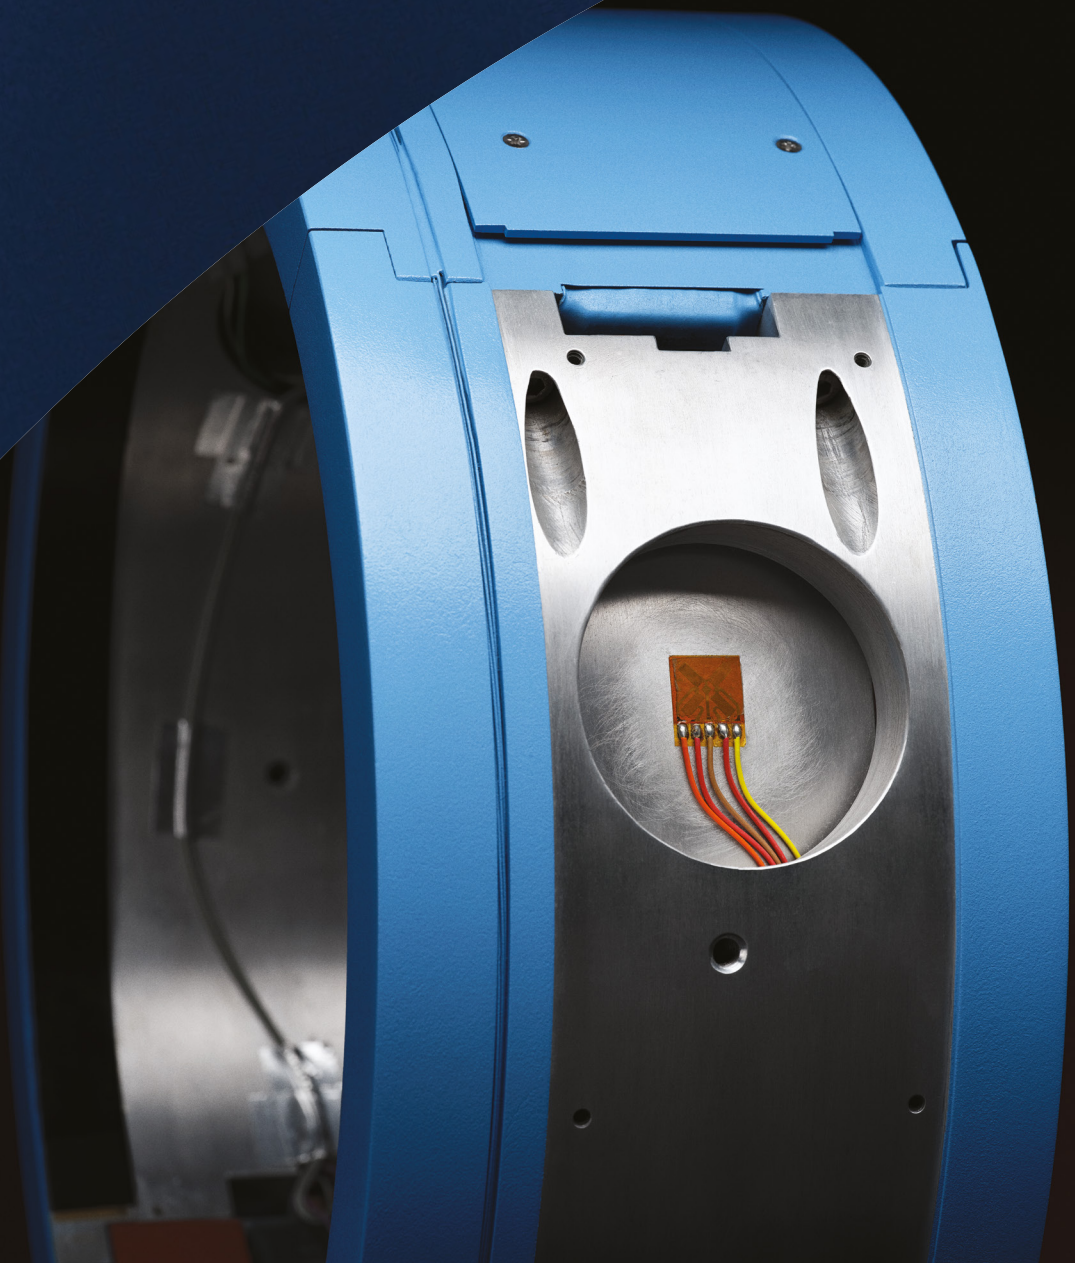

SHAFT POWER METER *by Kyma*

Harness your vessel thrust

Solid technology for continuous monitoring of shaft power, torque, thrust, and RPM to optimize your ship performance.

Trusted Shaft Power Measurement with > 99.5% Accuracy

Unlock accurate and real-time performance assessments of your vessel.

GTT Marine's Shaft Power Meter revolutionizes the way you manage your vessel's performance. By providing precise data on power transfer from the engine to the propellers, you gain the insights needed to enhance sustainability, optimize fuel efficiency, and plan maintenance more effectively. Trust in a solution that has stood the test of time, with over 6,000 units installed worldwide, including systems that have been operational for over 30 years.

Universal Compatibility

Suitable for any vessel with a propeller shaft, making it a versatile choice for diverse maritime operations.

Unique Value

- **Maintenance-Free Excellence:** No moving parts ensure a maintenance-free experience, saving you time and reducing operational costs.
- **Proven Reliability:** With a track record of over 6,000 units sold, some +30 years old and still performing flawlessly.
- **Versatile and Durable:** Engineered to withstand the harshest maritime environments, ensuring long-term durability and minimal downtime.
- **Compliance and Certification:** Fully compliant with IACS proposed SHaPoLi solution and type-approved by leading classification societies including ABS, BV, DNV, LR, and RINA.

Key Capabilities

- **Easy Calibration:** Simplify the setup process with user-friendly calibration procedures.
- **Advanced Display:** The Crew Display Unit provides real-time insights directly to the crew, facilitating immediate action.
- **Tamper-Proof Logging:** Secure and reliable data logging to ensure integrity and compliance.
- **Shore-Based Monitoring:** EEXI SHaPoLi Online enables continuous monitoring from shore, providing strategic oversight.