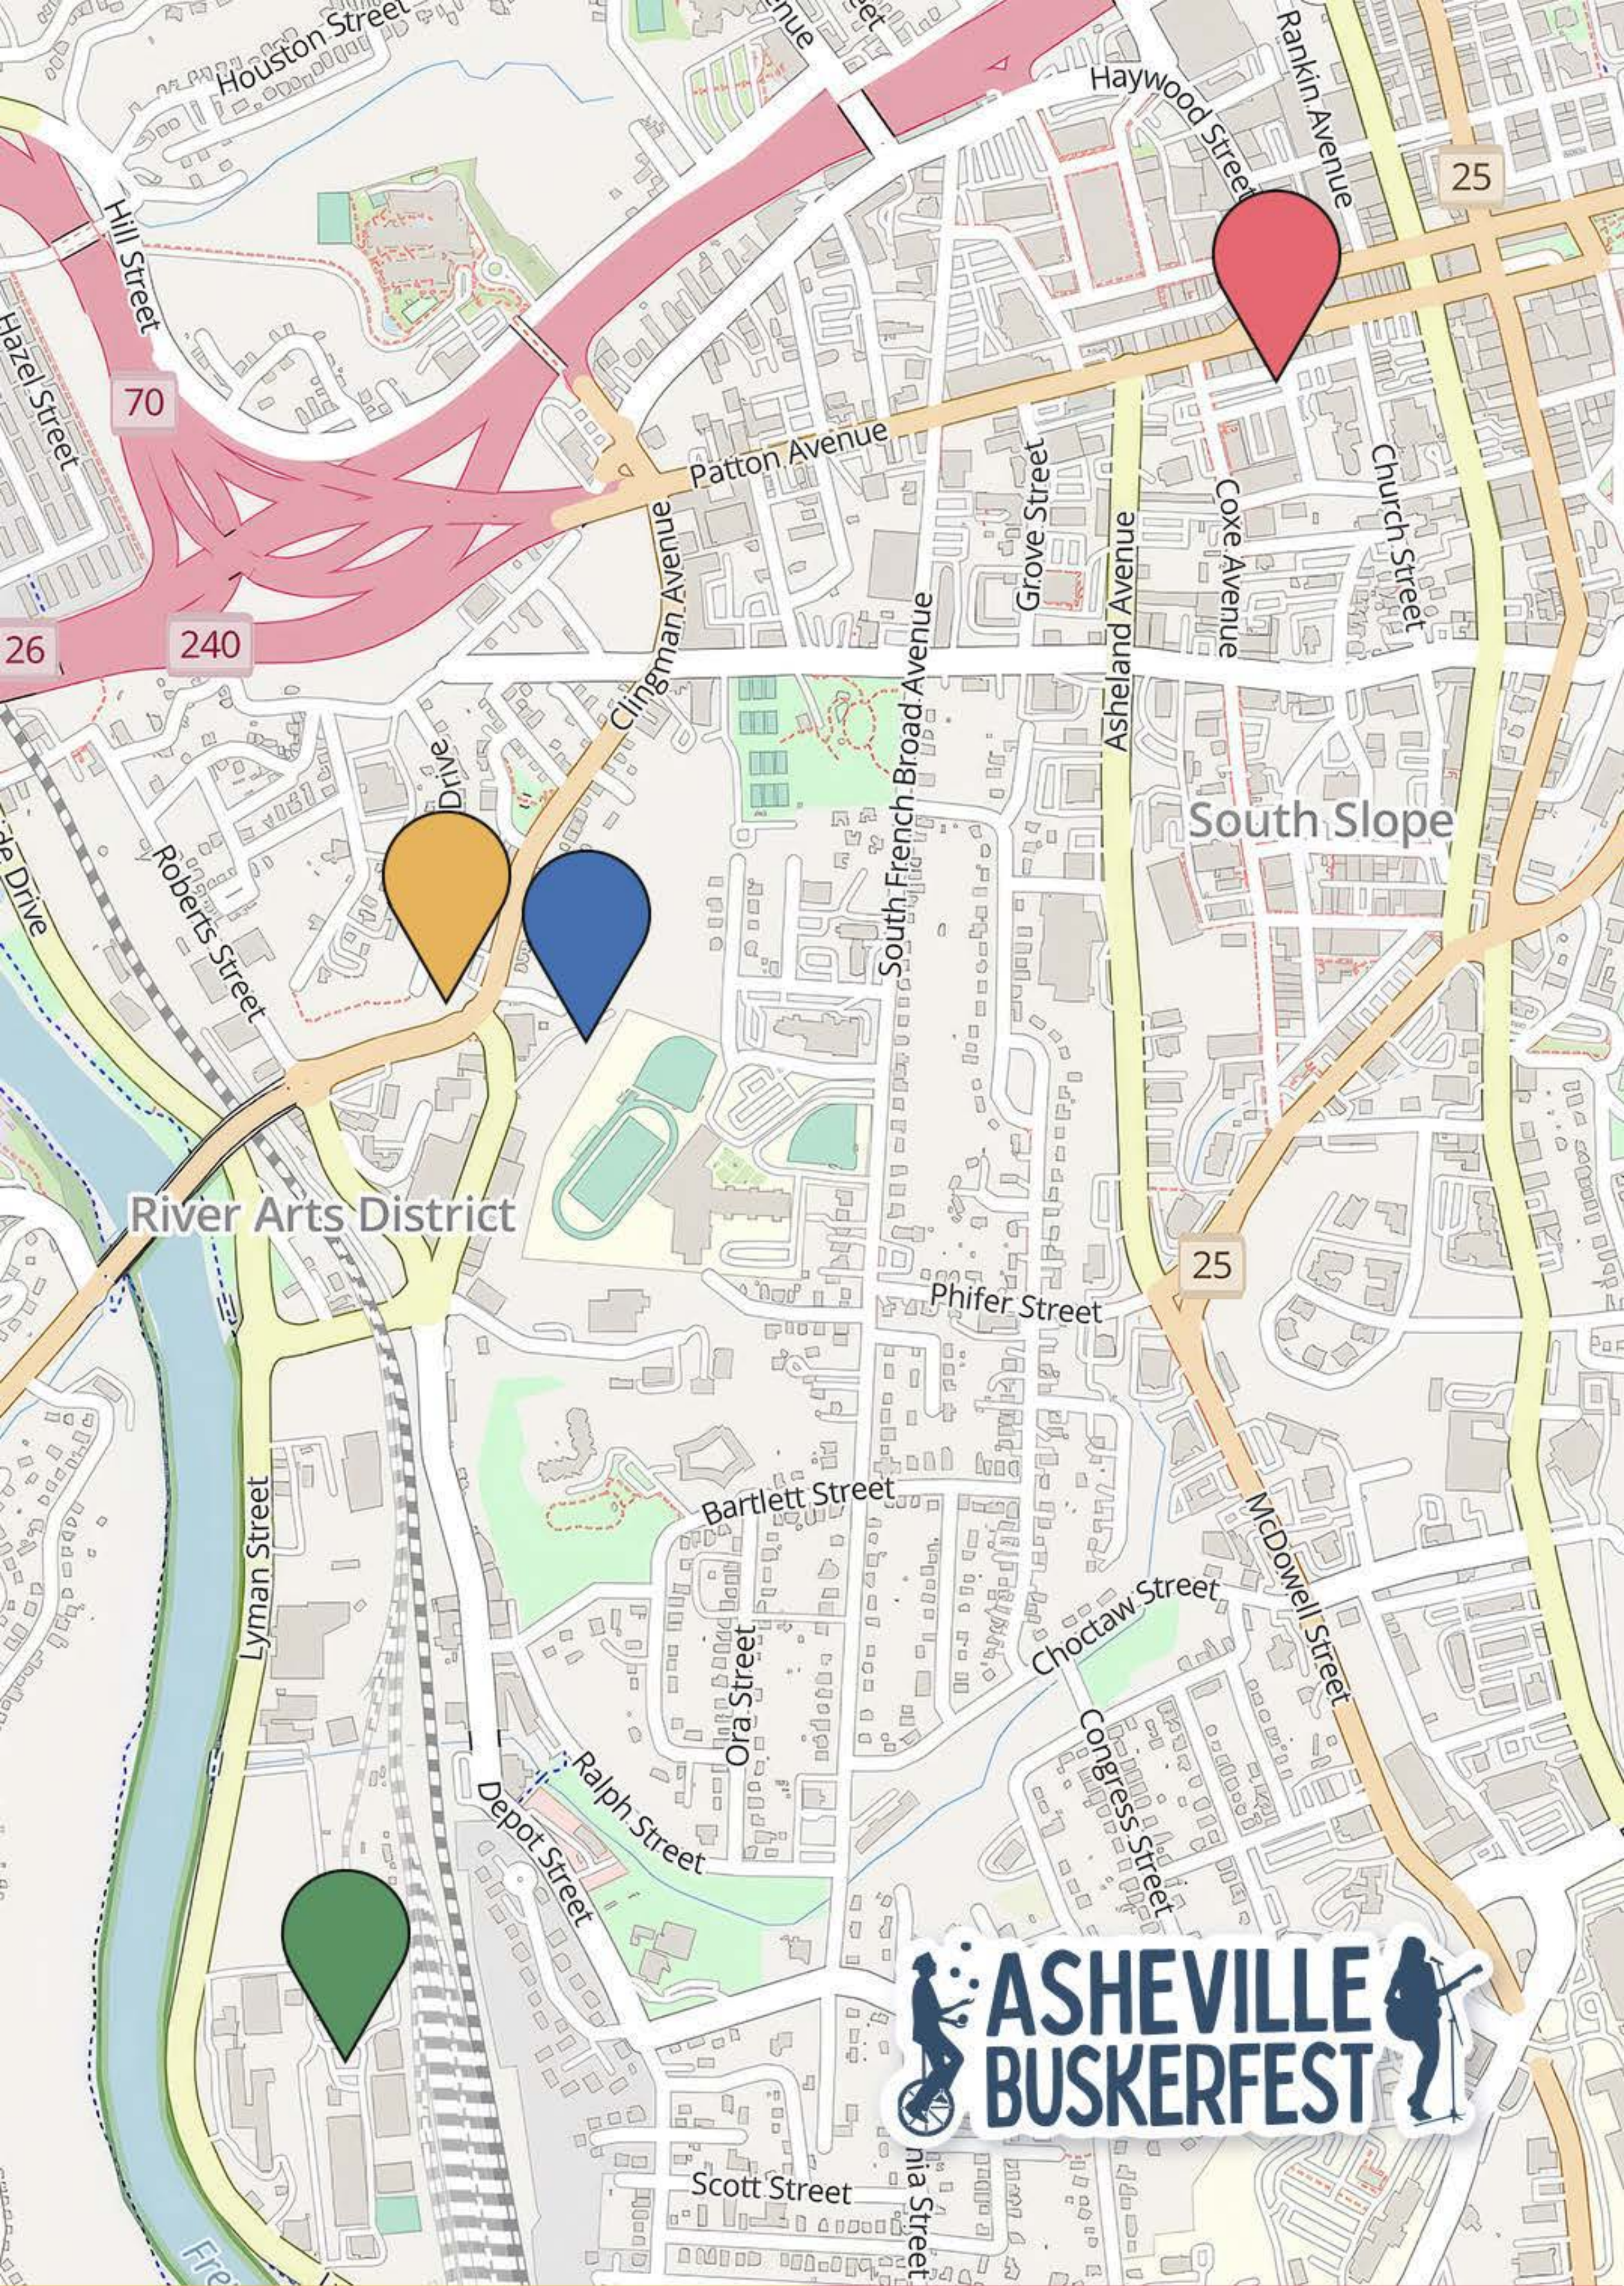

2026 SCHEDULE OF PERFORMERS

SUNDAY • MAY 3

WEDGE FOUNDATION STAGE

NOON

5J BARROW
Duo

1:00

**ANTHONY WAYNE
DICKENSON**
Singer Songwriter

2:00

AND
RADA ARTIST BOOTHS

ALL SOULS LAWN STAGE
175 CLINGMAN AVENUE

PRITCHARD PARK STAGE
67 PATTON AVENUE

WEDGE FOUNDATION STAGE
5 FOUNDY STREET

RAD BREWCO STAGE
13 MYSTERY STREET