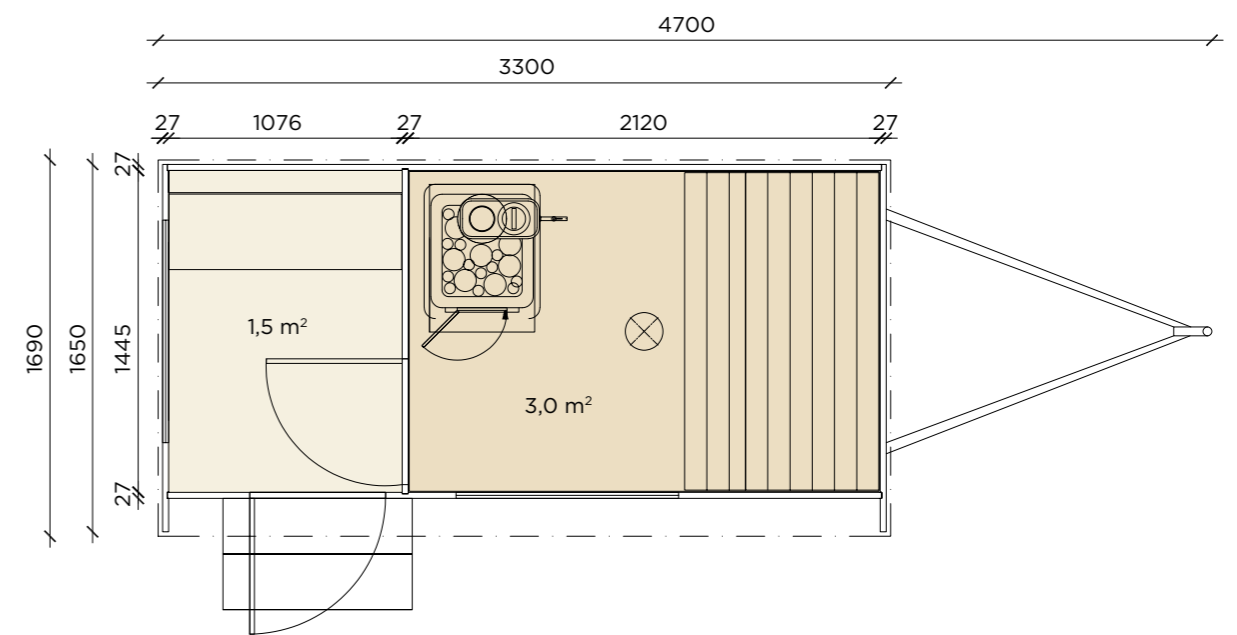

” We heated up the sauna for the first time today. Absolutely amazing ”löyly” (steam)!
- Markku Kivikangas

LAPELLAND SAUNA S

Intimate and Inviting. Compact in Size, Big on Relaxation.

The Sauna S is your personal sanctuary, designed for those who value intimacy and simplicity. Compact while having all the essentials, it's the ideal choice for backyards, holiday homes, or personal wellness spaces.

- 2-3 people
- Couples, small families or anyone seeking a private retreat.
- Easily movable, allowing you to enjoy the sauna by the sea, a lake, or in your backyard.
- The dressing room protects you from strong winds and frost, making it perfect for year-round enjoyment.
- Delivered fully assembled and ready to heat, with no construction required.
- **Authentic Finnish Experience:** Enjoy the rich, gentle embrace of steam from thermo alder benches.
- **2-Year Lapelland Guarantee**