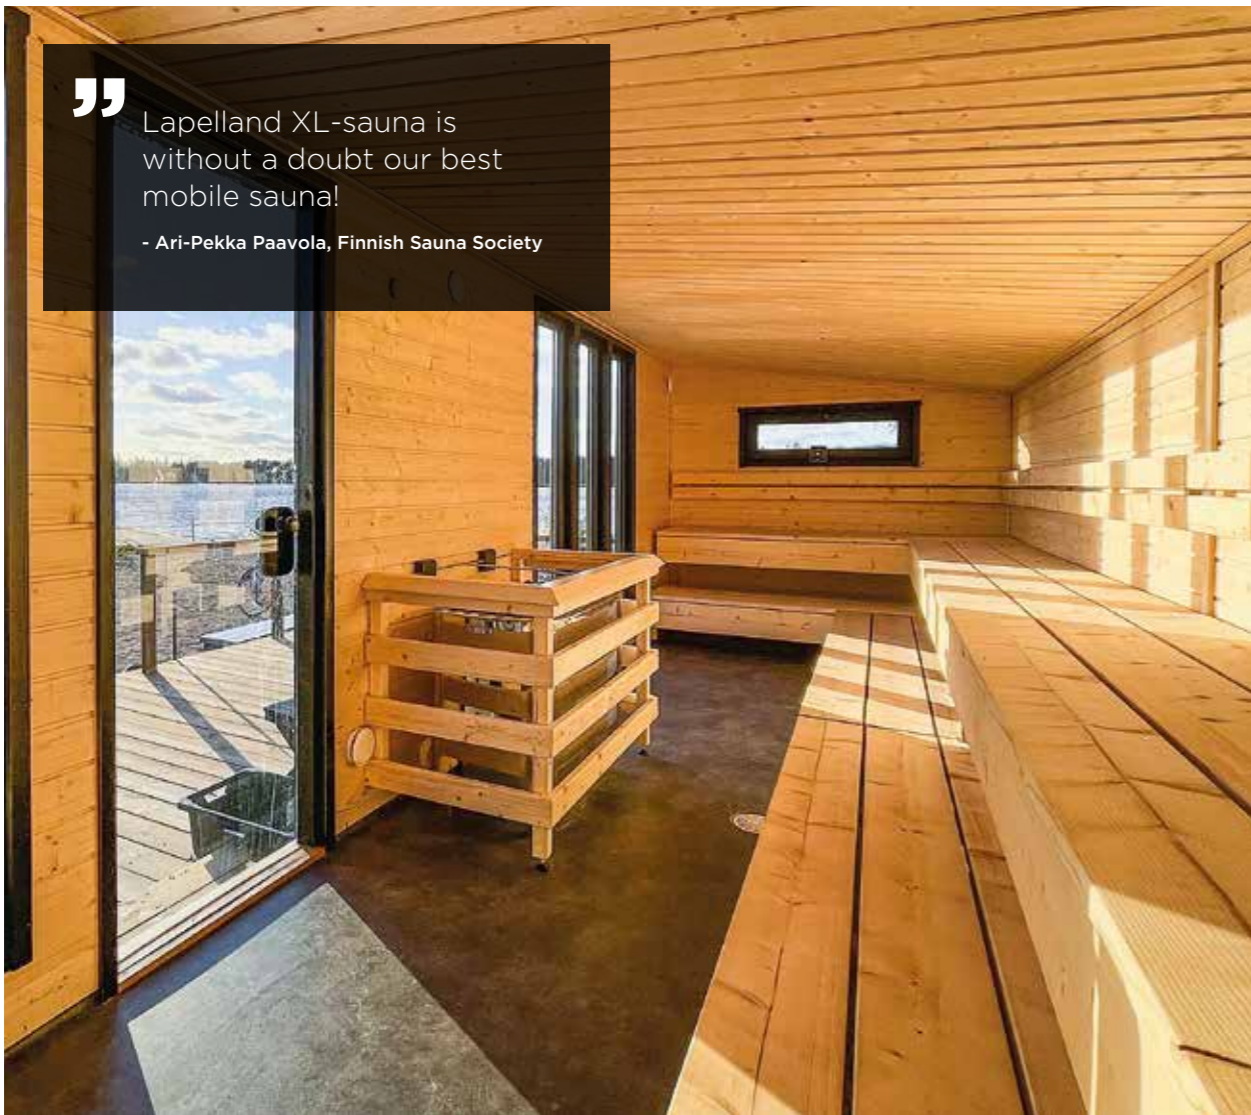

LAPELLAND SAUNA L

Room to Relax, Room to Recharge.

The Sauna L is the choice for those who value space and multipurpose. With a spacious cabin that can be customized to include a relaxation zone or even a sleeping area, it's perfect for larger families, wellness retreats, or commercial use.

-  4-5 people

 Larger families, wellness retreats or commercial spaces.

 Choose from a wide range of options for the cabin to create your dream relaxation space.

 Cabin over 7 m²
-  Delivered fully assembled and ready to heat, with no construction required.

 **Luxurious Design:** A spacious cabin that can be tailored to your needs, whether for relaxation, sleeping, or socializing.

 **2-Year Lapelland Guarantee**

” Lapelland XL-sauna is without a doubt our best mobile sauna!
 - Ari-Pekka Paavola, Finnish Sauna Society

LAPELLAND SAUNA XL

The Ultimate Sauna For Big Groups.

Our flagship sauna transforms group moments into cherished rituals. With unmatched space to fit up to 25 people, it brings authentic löyly to commercial spaces and grand estates alike - all crafted with Lapelland's signature precision.