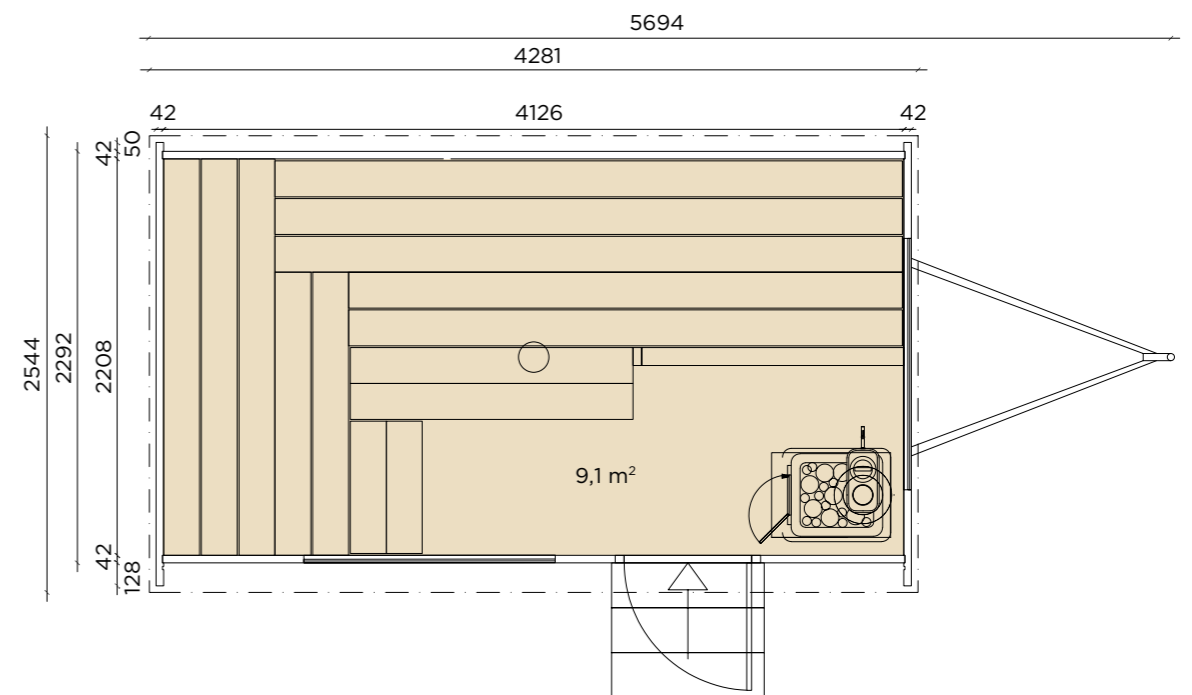

” The best thing about Lapelland is that they are ready for immediate use!

- Satu Kangas

LAPELLAND SAUNA M • MODEL C

Capacious Open Sauna - Engineered for Gatherings.

Designed for ultimate relaxation and social sauna experiences. The C-model features the most spacious sauna room in its class, making it the perfect choice for larger groups, rentals, and wellness centers seeking an authentic Finnish sauna experience.

- Up to 12 people
- Families, groups, businesses, and those who value adaptability.
- Easily movable, allowing you to enjoy the sauna by the sea, a lake, or in your backyard.
- Large panorama window to enjoy magnificent views directly from the sauna bench.
- **Year-Round Enjoyment:** Perfect for both summer and winter use.
- **Spacious Design:** Includes a fully open sauna to match high-capacity needs.
- Delivered fully assembled and ready to heat, with no construction required.
- **Authentic Finnish Experience:** Enjoy the rich, gentle embrace of steam from thermo alder benches for comfort and durability.
- **2-Year Lapelland Guarantee**