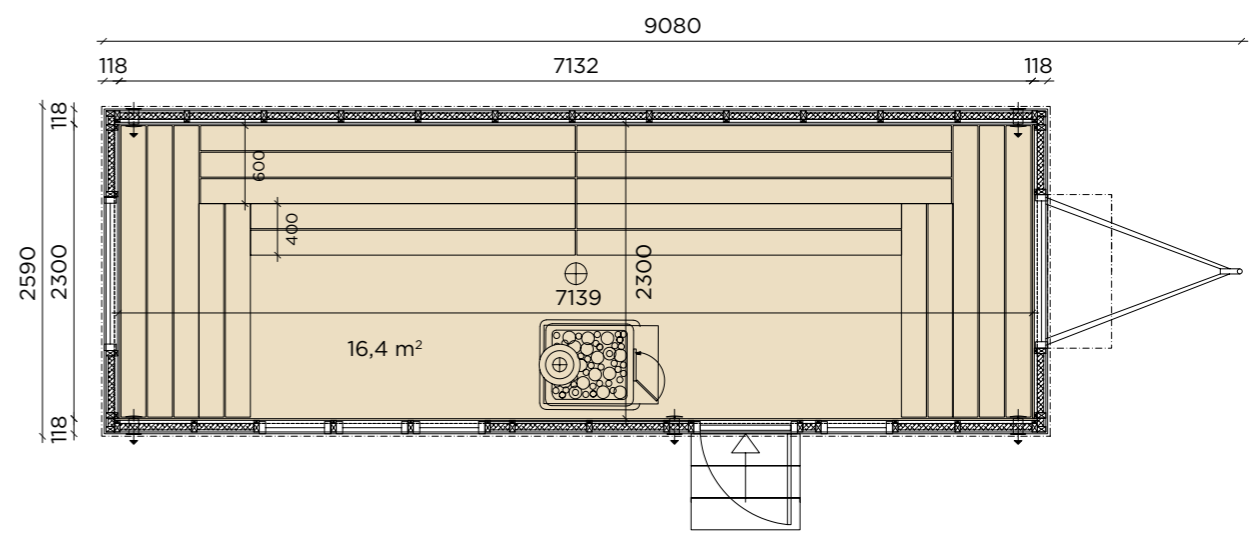

” Lapelland XL-sauna is without a doubt our best mobile sauna!
- Ari-Pekka Paavola, Finnish Sauna Society

LAPELLAND SAUNA XL

The Ultimate Sauna For Big Groups.

Our flagship sauna transforms group moments into cherished rituals. With unmatched space to fit up to 25 people, it brings authentic löyly to commercial spaces and grand estates alike - all crafted with Lapelland's signature precision.

- Up to 25 people
- Large gatherings, events or commercial use.
- **Customizable Features:** Tailor the colors, lighting and heater to suit your needs.
- **Ample Space:** Designed to accommodate large groups comfortably.
- Delivered fully assembled and ready to heat, with no construction required.
- Create unforgettable moments with a sauna that's as impressive as it is functional.
- **2-Year Lapelland Guarantee**