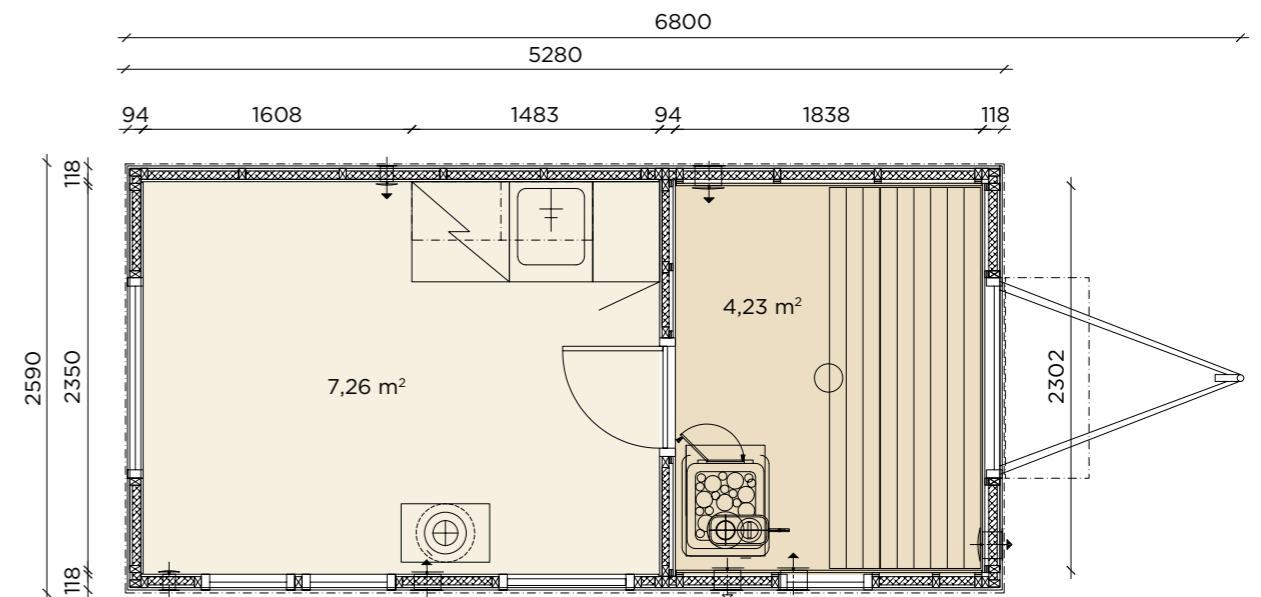

LAPELLAND SAUNA L

Room to Relax, Room to Recharge.

The Sauna L is the choice for those who value space and multipurpose. With a spacious cabin that can be customized to include a relaxation zone or even a sleeping area, it's perfect for larger families, wellness retreats, or commercial use.

- 4-5 people

  Larger families, wellness retreats or commercial spaces.

  Choose from a wide range of options for the cabin to create your dream relaxation space.

  Cabin over 7 m²
- Delivered fully assembled and ready to heat, with no construction required.

  Luxurious Design: A spacious cabin that can be tailored to your needs, whether for relaxation, sleeping, or socializing.

  2-Year Lapelland Guarantee