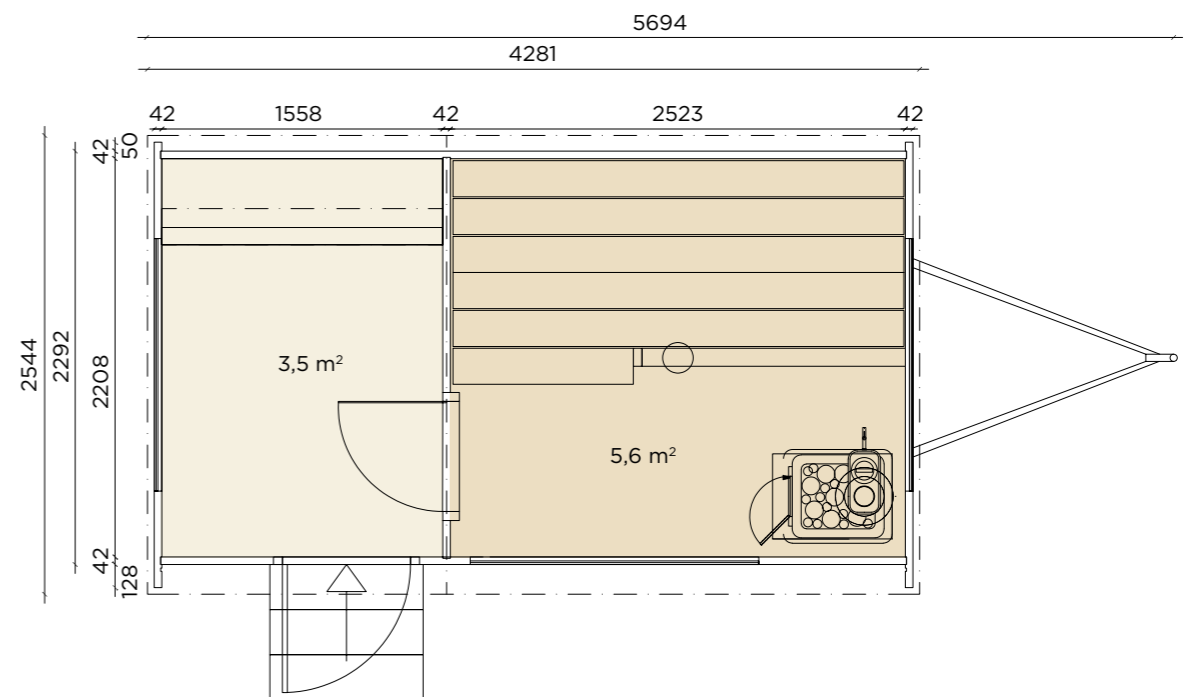

LAPELLAND SAUNA M • MODEL A

Adaptable, Spacious, and Perfect for Every Occasion.

Experience the perfect harmony of relaxation and functionality! The A-model combines a generously sized sauna room with a comfortable dressing area, creating the ultimate space to unwind and enjoy.

- **Up to 6 people**
- Families, groups, businesses, and those who value adaptability.
- **Sauna + Changing Room:** A classic setup for added convenience.
- Easily movable, allowing you to enjoy the sauna by the sea, a lake, or in your backyard.
- **Year-Round Enjoyment:** Perfect for both summer and winter use.
- **Harmonious Design:** Features both a spacious sauna and a comfortable changing room.
- Delivered fully assembled and ready to heat, with no construction required.
- Large panorama window to enjoy magnificent views directly from the sauna bench.
- Choose traditional hand-crafted aspen benches or sleek thermo alder.
- **2-Year Lapelland Guarantee**

Choose **traditional hand-crafted** aspen benches or sleek thermo alder