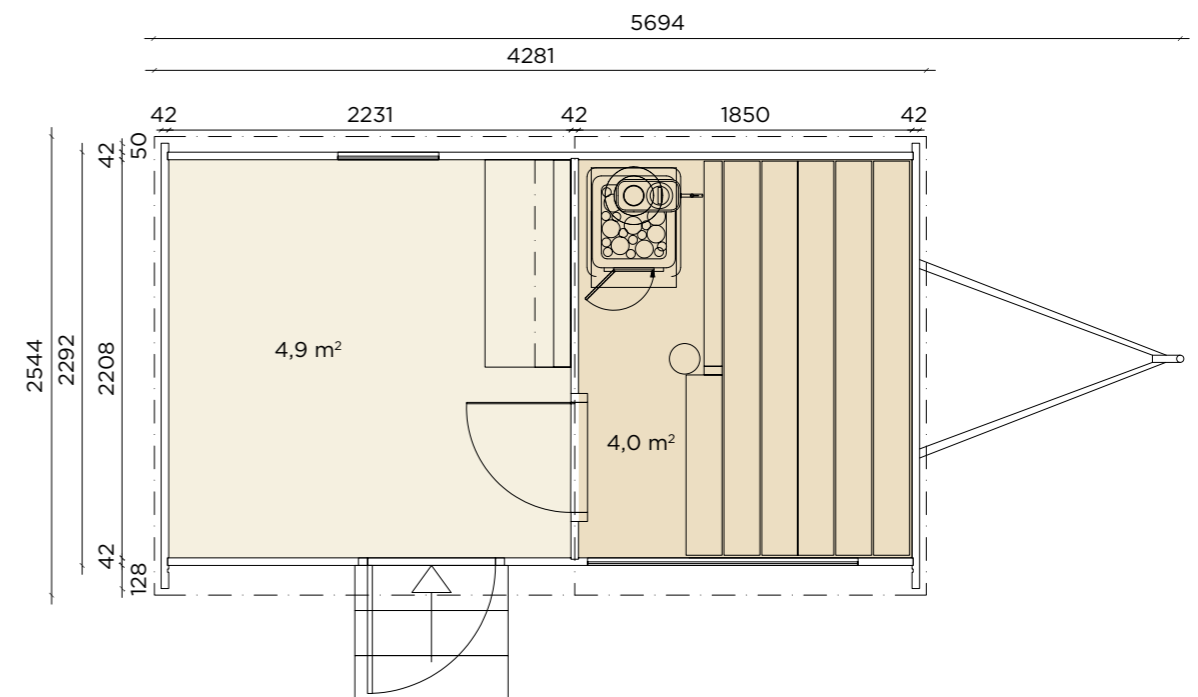

LAPELLAND SAUNA M • MODEL B

Versatile, Roomy and Crafted for Any Gathering.

The B-model features an extra-spacious cabin, providing enough room for a cozy sofa, bed or a table, making it the ideal retreat for both sauna bathing and unwinding in comfort.

- 4-5 people
- Families, groups, businesses, and those who value adaptability.
- **Sauna + Changing Room:** A classic setup for added convenience.
- Easily movable, allowing you to enjoy the sauna by the sea, a lake, or in your backyard.
- **Year-Round Enjoyment:** Perfect for both summer and winter use.
- **Spacious Design:** Includes a generous dressing room that can double as extra accommodation or a remote office.
- Delivered fully assembled and ready to heat, with no construction required.
- Choose traditional hand-crafted aspen benches or sleek thermo alder.
- **2-Year Lapelland Guarantee**