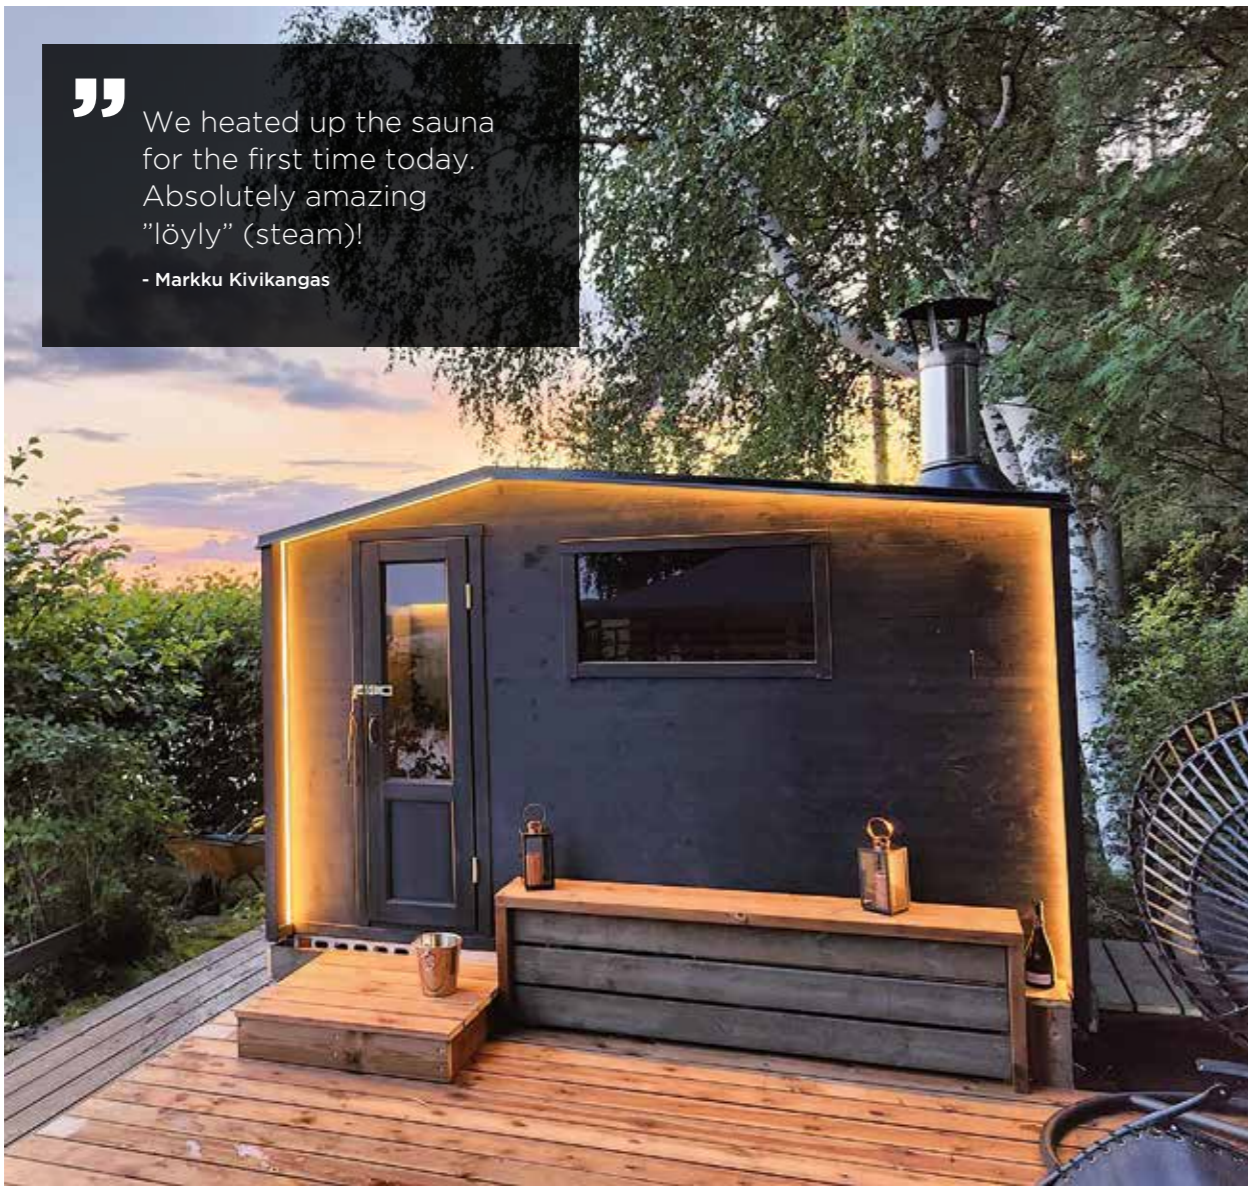

LAPELLAND SAUNA S

Intimate and Inviting. Compact in Size, Big on Relaxation.

The Sauna S is your personal sanctuary, designed for those who value intimacy and simplicity. Compact while having all the essentials, it's the ideal choice for backyards, holiday homes, or personal wellness spaces.