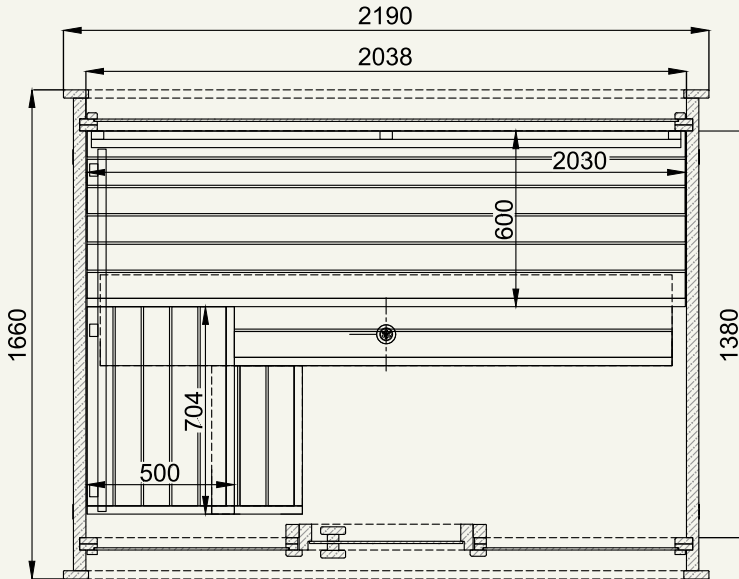

technical information

METRIC

IMPERIAL

Coverage area	3,6 (m²)	38.8 (ft²)
Steam room volume	5,0 (m³)	176.6 (ft³)
External dimensions	W2190×D1660×H2200 (mm)	W86.2×D65.4×H86.6" (in)
Internal dimensions	W2038×D1380×H2038 (mm)	W80.2×D54.3×H80.2" (in)
Weight	800 (kg)	1,764 (lb)
Pallet size	1,20×2,25×1,20 (m)	3.94×7.38×3.94 (ft)

suitable with

Electric heater	✓
Wood burning heater	✗