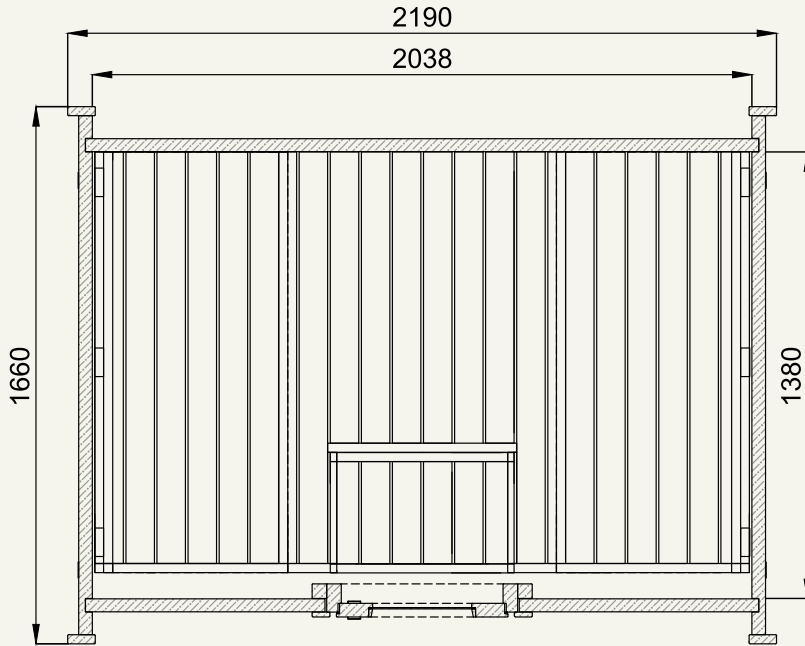

Coverage area	3,6 (m ²)	38.8 (ft ²)
Steam room volume	5,0 (m ³)	176.6 (ft ³)
External dimensions	W2190×D1660×H2200 (mm)	W86.2×D65.4×H86.6" (in)
Internal dimensions	W2038×D1380×H2038 (mm)	W80.2×D54.3×H80.2" (in)
Weight	800 (kg)	1,764 (lb)
Pallet size	1,20×2,25×1,20 (m)	3.94×7.38×3.94 (ft)

suitable with

Electric heater	✓
Wood burning heater	✗

Black Cube Comfort

for 6 people

technical information

METRIC

IMPERIAL

Coverage area	4,9 (m ²)	52.7 (ft ²)
Steam room volume	7,8 (m ³)	275.5 (ft ³)
External dimensions	W2190×D2260×H2200 (mm)	W86.2×D89.0×H86.6" (in)
Internal dimensions	W2038×D1980×H2038 (mm)	W80.2×D78.0×H80.2" (in)
Weight	875 (kg)	1,929 (lb)
Pallet size	1,20×2,25×1,20 (m)	3.94×7.38×3.94 (ft)

suitable with

Electric heater	✓
Wood burning heater	✓

Black Cube Premium

for 4 people

technical information

METRIC

IMPERIAL

Coverage area	3,6 (m ²)	38.8 (ft ²)
Steam room volume	5,0 (m ³)	176.6 (ft ³)
External dimensions	W2190×D1660×H2200 (mm)	W86.2×D65.4×H86.6" (in)
Internal dimensions	W2038×D1380×H2038 (mm)	W80.2×D54.3×H80.2" (in)
Weight	825 (kg)	1,819 (lb)
Pallet size	1,20×2,25×1,20 (m)	3.94×7.38×3.94 (ft)