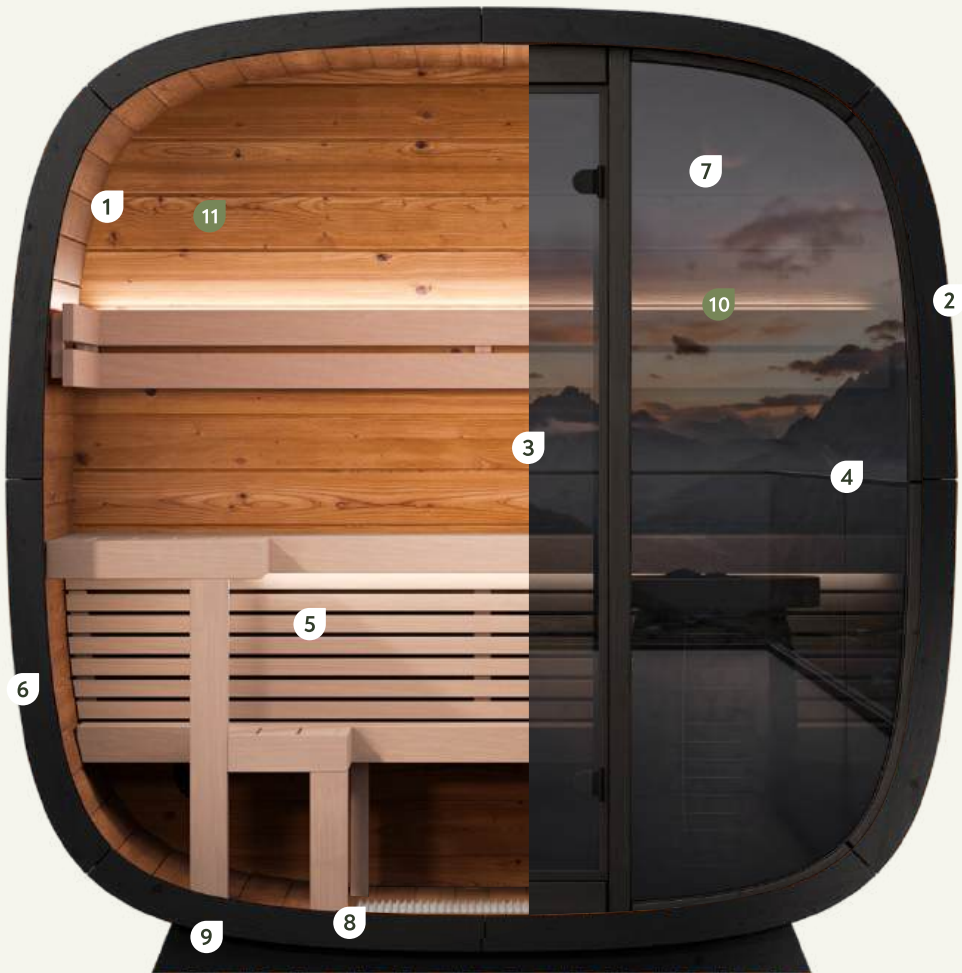

standard set includes

1	Walls	40mm Thermowood
2	Roof	Shingle roof, Black
3	External door	Black tempered glass door
4	Front wall	Black 8mm tempered glass
5	Benches	2-level benches with bench skirts and back rests
6	Arches	Full circle arches for front and back wall, painted black
7	Ventilation	3-4x ventilation openings
8	Floor cover	Nerostep plastic grid mats
9	Baseframe and external mouldings	Painted black

Hexagon decorative wall

Included in **Premium model only**

additional extras

10 Lighting

LED-strips under the bench and/or behind back rest

11 Panoramic window*

Half panoramic window on the back wall
*available for Classic and Comfort only

assembly and delivery

All models are available as a DIY kit or pre-assembled. Availability may vary by model - please check for details.