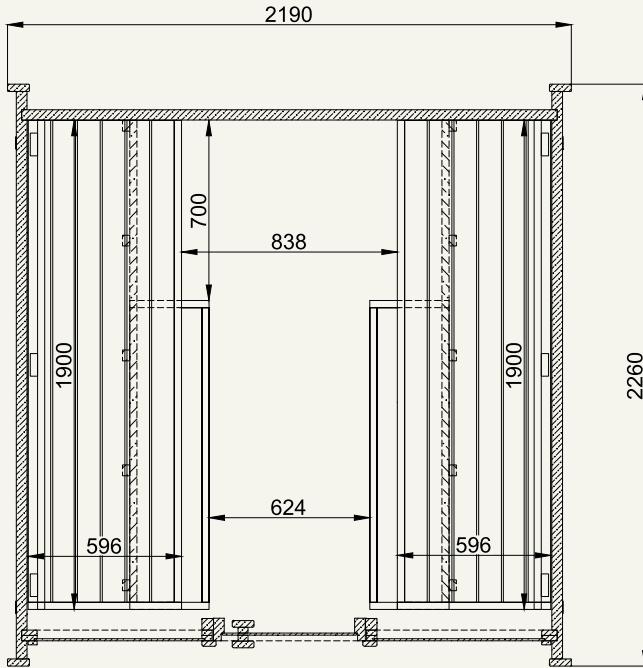

Coverage area	3,6 (m ²)	38.8 (ft ²)
Steam room volume	5,0 (m ³)	176.6 (ft ³)
External dimensions	W2190×D1660×H2200 (mm)	W86.2×D65.4×H86.6" (in)
Internal dimensions	W2038×D1380×H2038 (mm)	W80.2×D54.3×H80.2" (in)
Weight	800 (kg)	1,764 (lb)
Pallet size	1,20×2,25×1,20 (m)	3.94×7.38×3.94 (ft)

suitable with

Electric heater	✓
Wood burning heater	✗

Black Cube Comfort

for 6 people

technical information

METRIC

IMPERIAL

Coverage area	4,9 (m ²)	52.7 (ft ²)
Steam room volume	7,8 (m ³)	275.5 (ft ³)
External dimensions	W2190×D2260×H2200 (mm)	W86.2×D89.0×H86.6" (in)
Internal dimensions	W2038×D1980×H2038 (mm)	W80.2×D78.0×H80.2" (in)
Weight	875 (kg)	1,929 (lb)
Pallet size	1,20×2,25×1,20 (m)	3.94×7.38×3.94 (ft)

suitable with

Electric heater	✓
Wood burning heater	✓

Black Cube Premium

for 4 people

technical information

METRIC

IMPERIAL

Coverage area	3,6 (m ²)	38.8 (ft ²)
Steam room volume	5,0 (m ³)	176.6 (ft ³)
External dimensions	W2190×D1660×H2200 (mm)	W86.2×D65.4×H86.6" (in)
Internal dimensions	W2038×D1380×H2038 (mm)	W80.2×D54.3×H80.2" (in)
Weight	825 (kg)	1,819 (lb)
Pallet size	1,20×2,25×1,20 (m)	3.94×7.38×3.94 (ft)