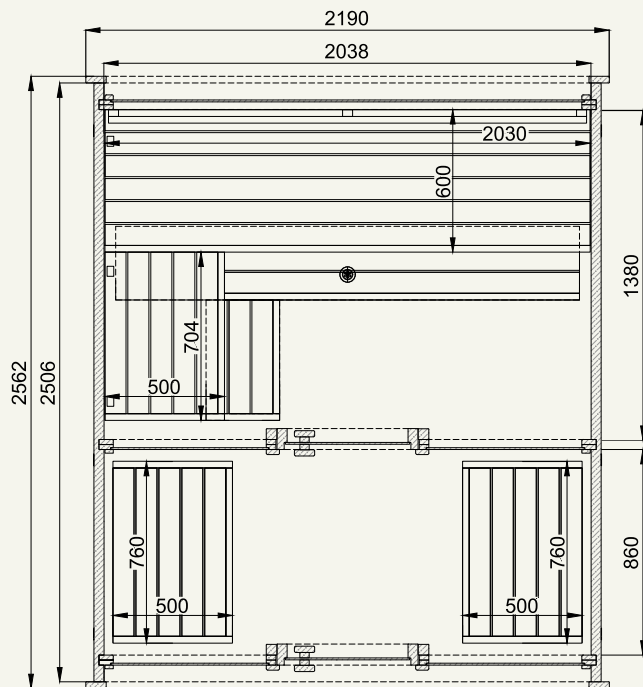

technical information

METRIC

IMPERIAL

Coverage area

5,6 (m²)

60.3 (ft²)

Steam room volume

5,0 (m³)

176.6 (ft³)

External dimensions

W2190×D2562×H2200 (mm)

W86.2×D100.9×H86.6" (in)

Internal dimensions

W2038×D2506×H2038 (mm)

W80.2×D98.7×H80.2" (in)

Weight

1000 (kg)

2,205 (lb)

Pallet size

1,20×2,55×1,20 (m)

3.94×8.37×3.94 (ft)

suitable with

Electric heater

✓

Wood burning heater

✗