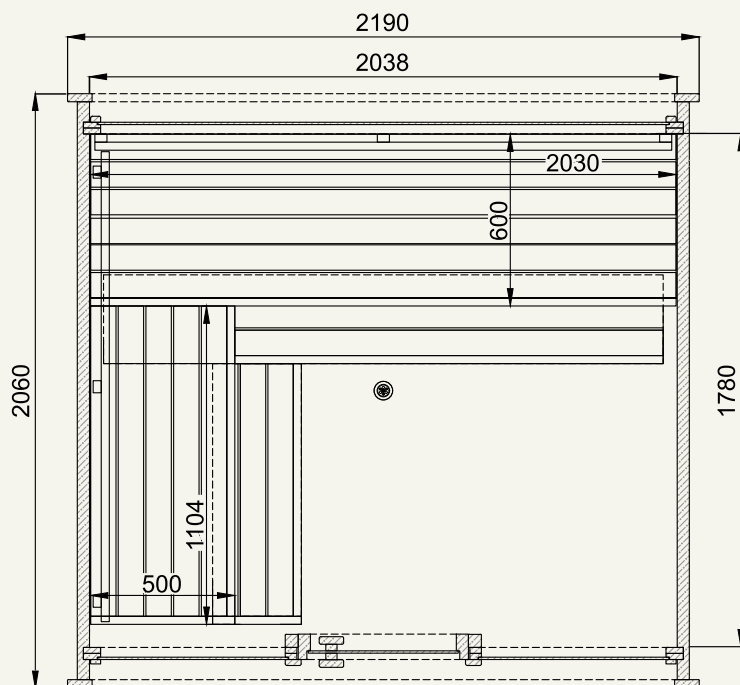

for 4 people

technical information

	METRIC	IMPERIAL
Coverage area	3,6 (m ²)	38.8 (ft ²)
Steam room volume	5,0 (m ³)	176.6 (ft ³)
External dimensions	W2190×D1660×H2200 (mm)	W86.2×D65.4×H86.6" (in)
Internal dimensions	W2038×D1380×H2038 (mm)	W80.2×D54.3×H80.2" (in)
Weight	800 (kg)	1,764 (lb)
Pallet size	1,20×2,25×1,20 (m)	3.94×7.38×3.94 (ft)

suitable with

Electric heater	✓
Wood burning heater	✗

Dice Solo

for 5 people

technical information

	METRIC	IMPERIAL
Coverage area	4,5 (m ²)	48.4 (ft ²)
Steam room volume	6,5 (m ³)	229.5 (ft ³)
External dimensions	W2190×D2060×H2200 (mm)	W86.2×D81.1×H86.6" (in)
Internal dimensions	W2038×D1780×H2038 (mm)	W80.2×D70.1×H80.2" (in)
Weight	850 (kg)	1,874 (lb)
Pallet size	1,20×2,25×1,20 (m)	3.94×7.38×3.94 (ft)

60.3 (ft²)

Steam room volume

5,0 (m³)

176.6 (ft³)

External dimensions

W2190×D2562×H2200 (mm)

W86.2×D100.9×H86.6" (in)

Internal dimensions

W2038×D2506×H2038 (mm)

W80.2×D98.7×H80.2" (in)

Weight

1000 (kg)

2,205 (lb)

Pallet size

1,20×2,55×1,20 (m)

3.94×8.37×3.94 (ft)