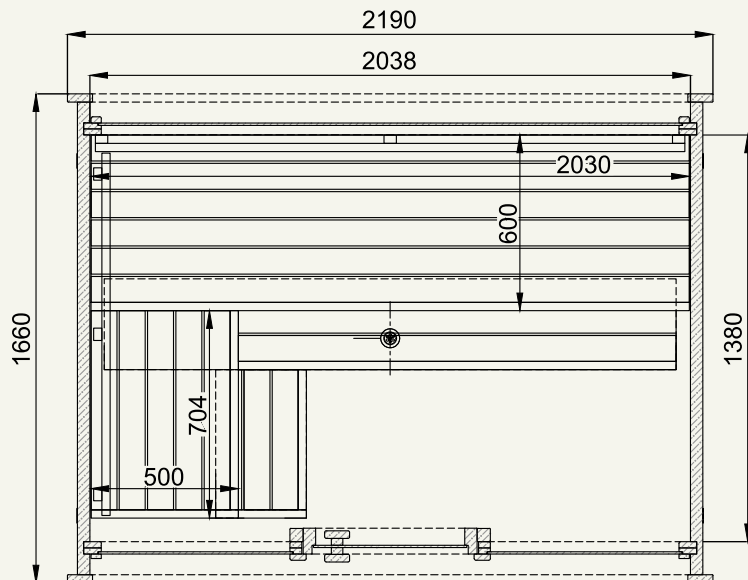

for 4 people

technical information

	METRIC	IMPERIAL
Coverage area	3,6 (m ²)	38.8 (ft ²)
Steam room volume	5,0 (m ³)	176.6 (ft ³)
External dimensions	W2190×D1660×H2200 (mm)	W86.2×D65.4×H86.6" (in)
Internal dimensions	W2038×D1380×H2038 (mm)	W80.2×D54.3×H80.2" (in)
Weight	800 (kg)	1,764 (lb)
Pallet size	1,20×2,25×1,20 (m)	3.94×7.38×3.94 (ft)

suitable with

Electric heater	✓
Wood burning heater	✗

Dice Solo

for 5 people

technical information

	METRIC	IMPERIAL
Coverage area	4,5 (m ²)	48.4 (ft ²)
Steam room volume	6,5 (m ³)	229.5 (ft ³)
External dimensions	W2190×D2060×H2200 (mm)	W86.2×D81.1×H86.6" (in)
Internal dimensions	W2038×D1780×H2038 (mm)	W80.2×D70.1×H80.2" (in)
Weight	850 (kg)	1,874 (lb)
Pallet size	1,20×2,25×1,20 (m)	3.94×7.38×3.94 (ft)

60.3 (ft²)

Steam room volume

5,0 (m³)

176.6 (ft³)

External dimensions

W2190×D2562×H2200 (mm)

W86.2×D100.9×H86.6" (in)

Internal dimensions

W2038×D2506×H2038 (mm)

W80.2×D98.7×H80.2" (in)

Weight

1000 (kg)

2,205 (lb)

Pallet size

1,20×2,55×1,20 (m)

3.94×8.37×3.94 (ft)