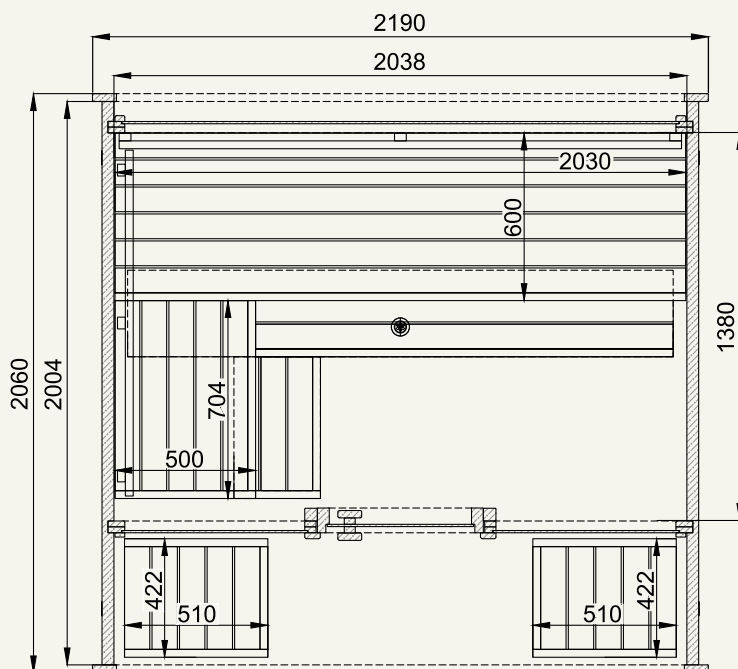

for 4 people

technical information

	METRIC	IMPERIAL
Coverage area	3,6 (m ²)	38.8 (ft ²)
Steam room volume	5,0 (m ³)	176.6 (ft ³)
External dimensions	W2190×D1660×H2200 (mm)	W86.2×D65.4×H86.6" (in)
Internal dimensions	W2038×D1380×H2038 (mm)	W80.2×D54.3×H80.2" (in)
Weight	800 (kg)	1,764 (lb)
Pallet size	1,20×2,25×1,20 (m)	3.94×7.38×3.94 (ft)

suitable with

Electric heater	✓
Wood burning heater	✗

Dice Solo

for 5 people

technical information

	METRIC	IMPERIAL
Coverage area	4,5 (m ²)	48.4 (ft ²)
Steam room volume	6,5 (m ³)	229.5 (ft ³)
External dimensions	W2190×D2060×H2200 (mm)	W86.2×D81.1×H86.6" (in)
Internal dimensions	W2038×D1780×H2038 (mm)	W80.2×D70.1×H80.2" (in)
Weight	850 (kg)	1,874 (lb)
Pallet size	1,20×2,25×1,20 (m)	3.94×7.38×3.94 (ft)

suitable with

Electric heater	✓
Wood burning heater	✓

Dice Comfy

for 4 people (2.0) / for 5 people (2.4)

technical information	METRIC 2.0 / 2.4	IMPERIAL 2.0 / 2.4
Coverage area	4,5/5,4 (m ²)	48.4/58.1 (ft ²)
Steam room volume	5,0/6,5 (m ³)	176.6/229.5 (ft ³)
External dimensions	W2190×D2060/2460×H2200 (mm)	W86.2×D81.1/96.9×H86.6" (in)
Internal dimensions	W2038×D1380/1780×H2038 (mm)	W80.2×D54.3/70.1×H80.2" (in)
Weight	850/900 (kg)	1,874/1,984 (lb)
Pallet size	1,20×2,25/2,50×1,20 (m)	3.94×7.38/8.20×3.94 (ft)

60.3 (ft²)

Steam room volume

5,0 (m³)

176.6 (ft³)

External dimensions

W2190×D2562×H2200 (mm)

W86.2×D100.9×H86.6" (in)

Internal dimensions