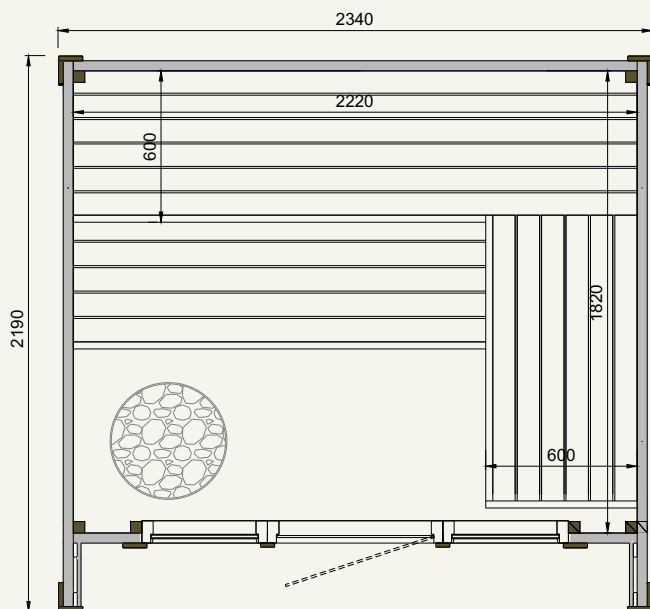

technical information

METRIC

IMPERIAL

Coverage area

5,1 (m²)

54.9 (ft²)

Steam room volume

8,1 (m³)

286.0 (ft³)

External dimensions

W2340×D2190×H2410 (mm)

W92.1×D86.2×H94.9" (in)

Internal dimensions

W2220×D1820×H2030 (mm)

W87.4×D71.7×H79.9" (in)

Weight

850 (kg)

1,874 (lb)

Pallet size

1,20×2,55×1,25 (m)

3.94×8.37×4.10 (ft)

suitable with

Electric heater

Wood burning heater