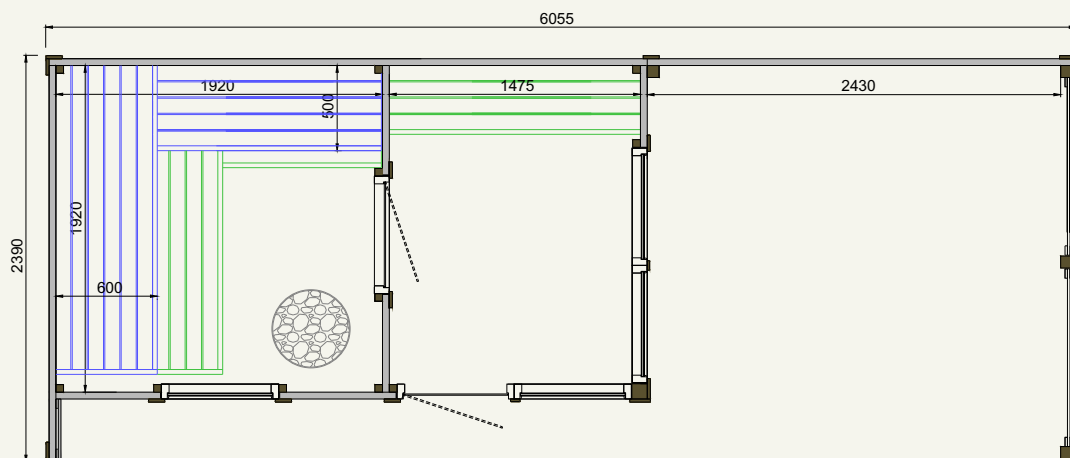

## technical information

	METRIC	IMPERIAL
Coverage area	14,5 (m <sup>2</sup> )	156.1 (ft <sup>2</sup> )
Steam room volume	8,0 (m <sup>3</sup> )	282.5 (ft <sup>3</sup> )
External dimensions	W6055×D2390×H2410 (mm)	W238.8×D94.1×H94.9" (in)
Internal dimensions	W1920×D1920×H2170 (mm)	W75.6×D75.6×H85.4" (in)
Weight	1850 (kg)	4,079 (lb)
Pallet size	1,20×6,00×1,25 (m)	3.94×19.69×4.10 (ft)