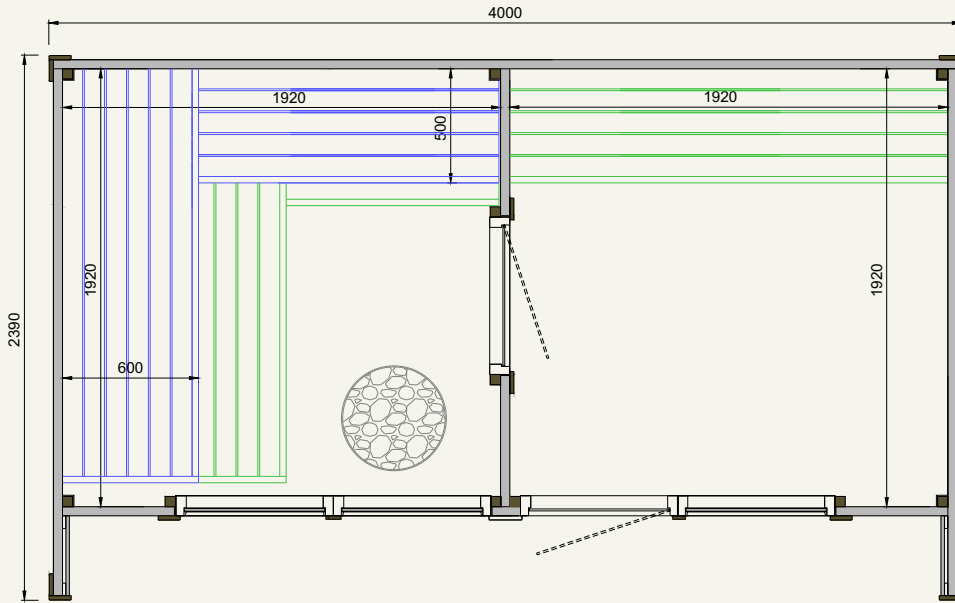

# Patio M

for 5 people

**technical information**

**METRIC**

**IMPERIAL**

Coverage area	8,0 (m2)	86.1 (ft2)
Steam room volume	8,1 (m3)	286.0 (ft3)
External dimensions	W3330×D2390×H2410 (mm)	W131.1×D94.1×H94.9" (in)
Internal dimensions	W2085×D1920×H2030 (mm)	W82.1×D75.6×H79.9" (in)
Weight	1280 (kg)	2,822 (lb)
Pallet size	1,20×3,80×1,25 (m)	3.94×12.47×4.10 (ft)

# Patio L

for 5 people

**technical information**

**METRIC**

**IMPERIAL**

Coverage area	9,6 (m2)	103.3 (ft2)
Steam room volume	7,5 (m3)	264.9 (ft3)
External dimensions	W4000×D2390×H2410 (mm)	W157.5×D94.1×H94.9" (in)
Internal dimensions	W1920×D1920×H2030 (mm)	W75.6×D75.6×H79.9" (in)
Weight	1570 (kg)	3,461 (lb)
Pallet size	1,20×4,00×1,25 (m)	3.94×13.12×4.10 (ft)

## technical information

	METRIC	IMPERIAL
Coverage area	14,5 (m <sup>2</sup> )	156.1 (ft <sup>2</sup> )
Steam room volume	8,0 (m <sup>3</sup> )	282.5 (ft <sup>3</sup> )
External dimensions	W6055×D2390×H2410 (mm)	W238.8×D94.1×H94.9" (in)
Internal dimensions	W1920×D1920×H2170 (mm)	W75.6×D75.6×H85.4" (in)
Weight	1850 (kg)	4,079 (lb)
Pallet size	1,20×6,00×1,25 (m)	3.94×19.69×4.10 (ft)