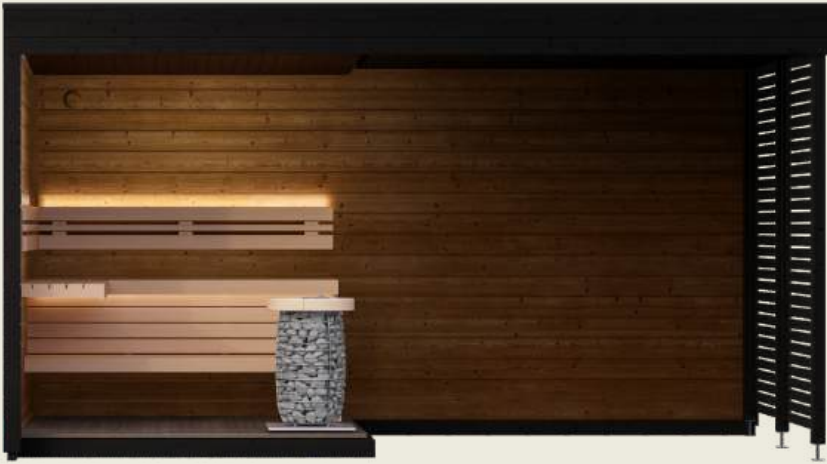

Patio S Plus

for 4 people