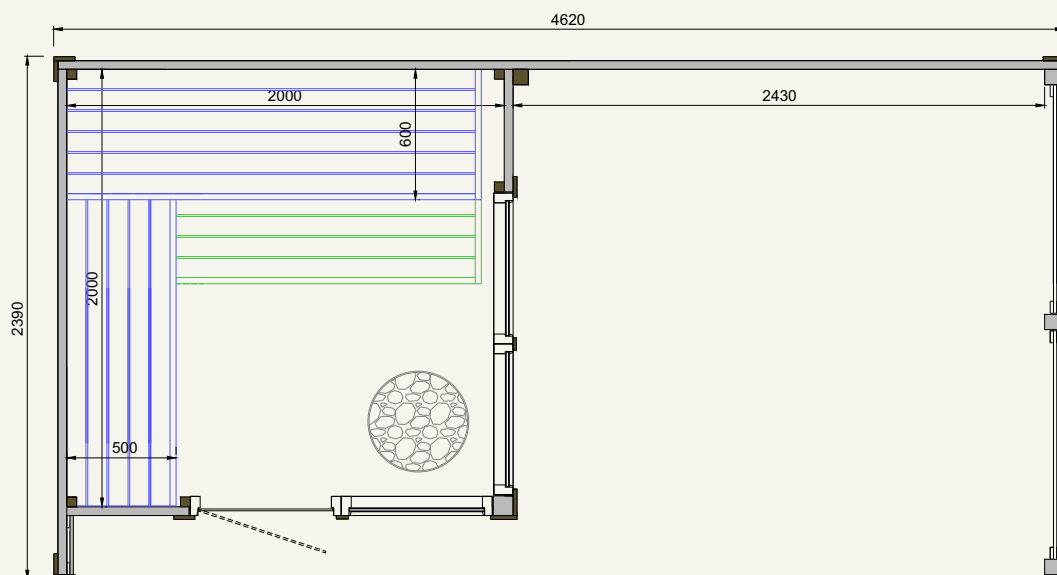

technical information

METRIC

IMPERIAL

Coverage area	11,0 (m²)	118.4 (ft²)
Steam room volume	8,7 (m³)	307.2 (ft³)
External dimensions	W4620×D2390×H2410 (mm)	W181.9×D94.1×H94.9" (in)
Internal dimensions	W2000×D2000×H2170 (mm)	W78.7×D78.7×H85.4" (in)
Weight	1300 (kg)	2,866 (lb)
Pallet size	1,20×4,68×1,25 (m)	3.94×15.35×4.10 (ft)

suitable with

Electric heater	✓
Wood burning heater	✓