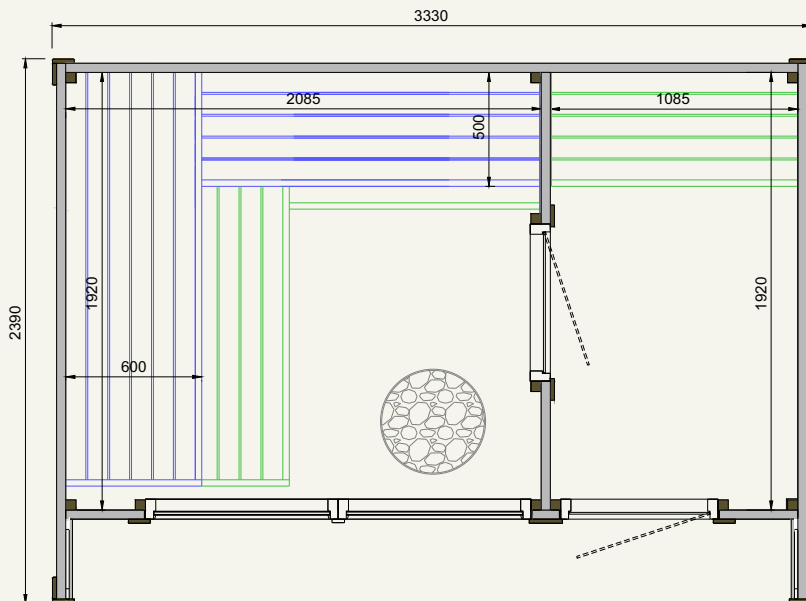

### IMPERIAL

Coverage area	11,0 (m <sup>2</sup> )	118.4 (ft <sup>2</sup> )
Steam room volume	8,7 (m <sup>3</sup> )	307.2 (ft <sup>3</sup> )
External dimensions	W4620×D2390×H2410 (mm)	W181.9×D94.1×H94.9" (in)
Internal dimensions	W2000×D2000×H2170 (mm)	W78.7×D78.7×H85.4" (in)
Weight	1300 (kg)	2,866 (lb)
Pallet size	1,20×4,68×1,25 (m)	3.94×15.35×4.10 (ft)

# Patio M

for 5 people

**technical information**

**METRIC**

**IMPERIAL**

Coverage area	8,0 (m2)	86.1 (ft2)
Steam room volume	8,1 (m3)	286.0 (ft3)
External dimensions	W3330×D2390×H2410 (mm)	W131.1×D94.1×H94.9" (in)
Internal dimensions	W2085×D1920×H2030 (mm)	W82.1×D75.6×H79.9" (in)
Weight	1280 (kg)	2,822 (lb)
Pallet size	1,20×3,80×1,25 (m)	3.94×12.47×4.10 (ft)