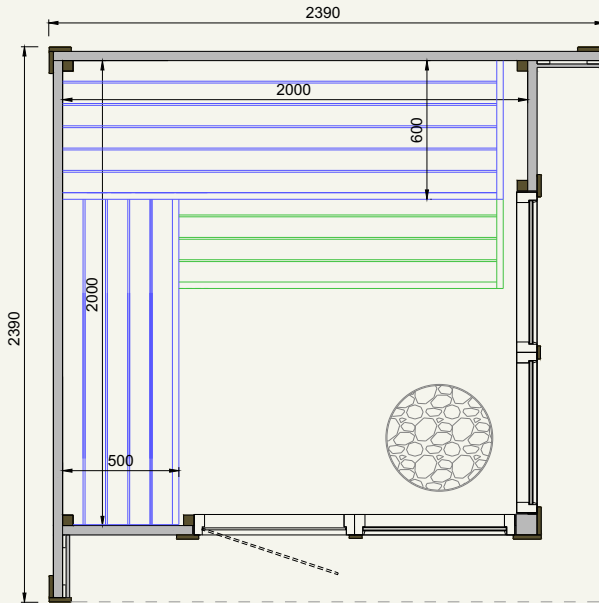

Steam room volume

8,1 (m<sup>3</sup>)

286.0 (ft<sup>3</sup>)

External dimensions

W2340×D2190×H2410 (mm)

W92.1×D86.2×H94.9" (in)

Internal dimensions

W2220×D1820×H2030 (mm)

W87.4×D71.7×H79.9" (in)

Weight

850 (kg)

1,874 (lb)

Pallet size

1,20×2,55×1,25 (m)

3.94×8.37×4.10 (ft)

**suitable with**

# Patio S

for 4 people

**technical information**

**METRIC**

**IMPERIAL**

Coverage area	5,7 (m <sup>2</sup> )	61.4 (ft <sup>2</sup> )
Steam room volume	8,1 (m <sup>3</sup> )	286.0 (ft <sup>3</sup> )
External dimensions	W2390×D2390×H2410 (mm)	W94.1×D94.1×H94.9" (in)
Internal dimensions	W2000×D2000×H2030 (mm)	W78.7×D78.7×H79.9" (in)
Weight	950 (kg)	2,094 (lb)
Pallet size	1,20×2,85×1,25 (m)	3.94×9.35×4.10 (ft)