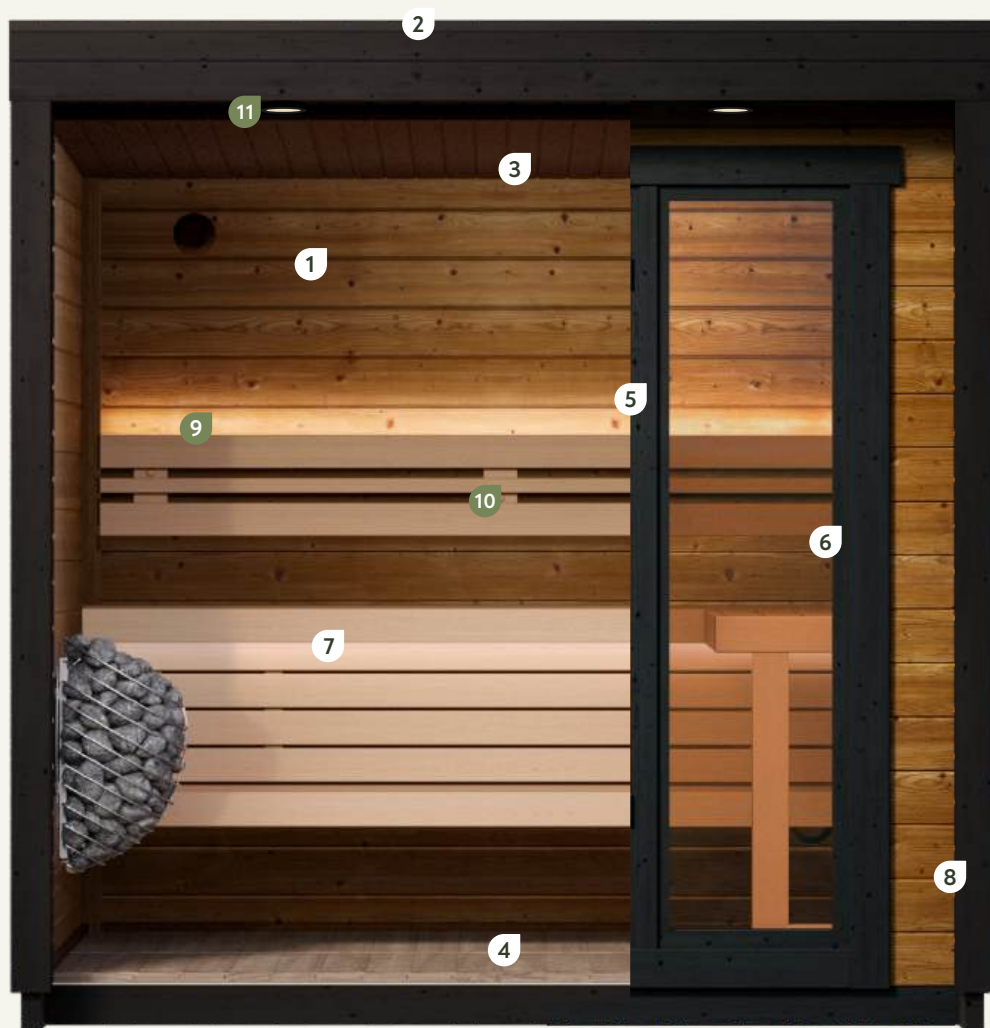

● **additional extras**

9 **Lighting**

LED-strips under the bench and/or behind back rest

11 **External lighting**

Black spot lights under the roof

**Base frame + terrace boards**

Only for S Plus and L Plus models