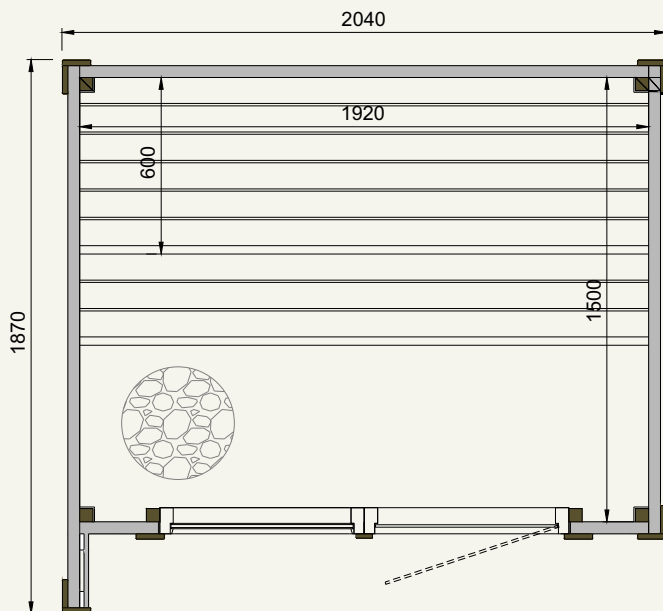

technical information

METRIC

IMPERIAL

Coverage area

3,8 (m²)

40.9 (ft²)

Steam room volume

5,8 (m³)

204.8 (ft³)

External dimensions

W2040×D1870×H2410 (mm)

W80.3×D73.6×H94.9" (in)

Internal dimensions

W1920×D1500×H2030 (mm)

W75.6×D59.1×H79.9" (in)

Weight

650 (kg)

1,433 (lb)

Pallet size

1,20×2,45×1,25 (m)

3.94×8.04×4.10 (ft)

suitable with

Electric heater

Wood burning heater