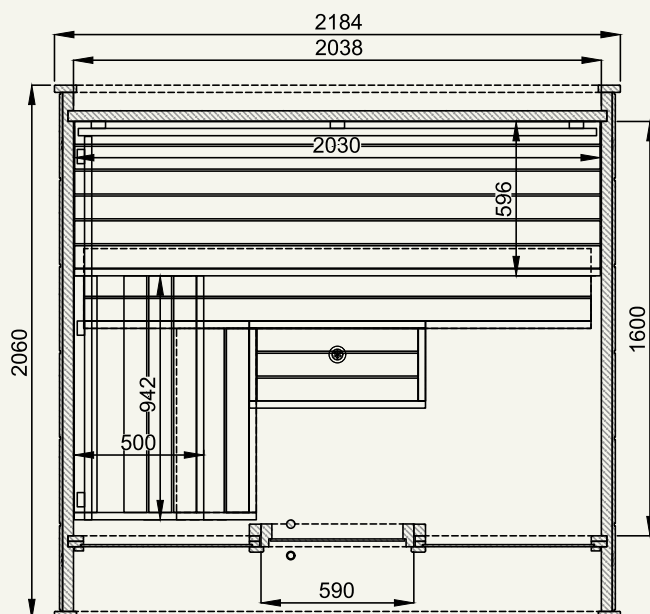

BLACK

assembly and delivery

All models are available as a DIY kit or pre-assembled. Availability may vary by model - please check for details.

Round Cube Mini

for 4 people (2.0) / for 5 people (2.4)

technical information	METRIC 2.0 / 2.4	IMPERIAL 2.0 / 2.4
Coverage area	4,4/5,3 (m ²)	47.4/57.0 (ft ²)
Steam room volume	6,0/8,0 (m ³)	212.0/283.0 (ft ³)
External dimensions	W2184×D2060/2460×H2200 (mm)	W86.0×D81.1/96.9×H86.6" (in)
Internal dimensions	W2038×D1600/2000×H2040 (mm)	W80.2×D63.0/78.7×H80.3" (in)
Weight	900/990 (kg)	1,984/2,183 (lb)
Pallet size	1,20×2,25/2,45×1,20 (m)	3.94×7.38/8.04×3.94 (ft)

6,4 (m²)

68.9 (ft²)

Steam room volume

9,0 (m³)

318.0 (ft³)

External dimensions

W3079×D2060×H2200 (mm)

W121.2×D81.1×H86.6 (in)

Internal dimensions

W2928×D1600×H2040 (mm)

W115.3×D63.0×H80.3 (in)

Weight

1175 (kg)

2,590 (lb)

Pallet size

1.20×3.15×1.20 (m)

technical information	METRIC 2.0 / 2.4 / 2.6	IMPERIAL 2.0 / 2.4 / 2.6
Coverage area	6,3/7,4/8,0 (m ²)	67.8/79.7/86.1 (ft ²)
Steam room volume	8,0/10,0/12,0 (m ³)	283.0/353.0/424.0 (ft ³)
External dimensions	W3079×D2060/2400/2600×H2200 (mm)	W121.2×D81.1/94.5×H86.6" (in)
Internal dimensions	W2928×D1600/1890/2090×H2040 (mm)	W115.3×D63.0/74.4×H82.3" (in)
Weight	1100/1290/1330 (kg)	2,425/2,844/2,932 (lb)
Pallet size	1.20×3.15×1.20 (m)	3.94×10.33×3.94 (ft)