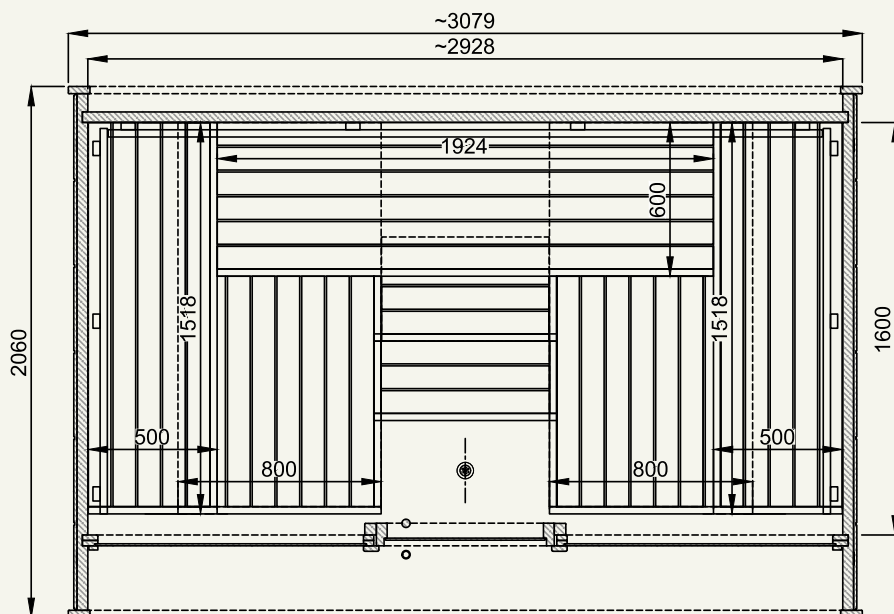

technical information

METRIC

IMPERIAL

Coverage area

6,4 (m²)

68.9 (ft²)

Steam room volume

9,0 (m³)

318.0 (ft³)

External dimensions

W3079×D2060×H2200 (mm)

W121.2×D81.1×H86.6 (in)

Internal dimensions

W2928×D1600×H2040 (mm)

W115.3×D63.0×H80.3 (in)

Weight

1175 (kg)

2,590 (lb)

Pallet size

1.20×3.15×1.20 (m)

3.94×10.33×3.94 (ft)

suitable with

Electric heater

✓

Wood burning heater

✗