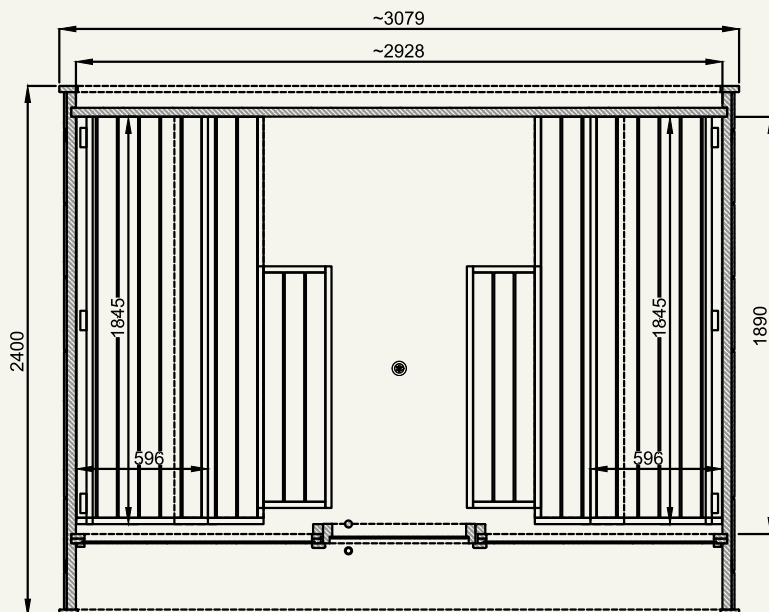

Internal dimensions

W2928×D1600×H2040 (mm)

W115.3×D63.0×H80.3 (in)

Weight

1175 (kg)

2,590 (lb)

Pallet size

1.20×3.15×1.20 (m)

3.94×10.33×3.94 (ft)

suitable with

Electric heater

✓

Wood burning heater

✗

Round Cube Single

for 6 people (2.0) / for 6-8 people (2.4) / for 8 people (2.6)

technical information	METRIC 2.0 / 2.4 / 2.6	IMPERIAL 2.0 / 2.4 / 2.6
Coverage area	6,3/7,4/8,0 (m ²)	67.8/79.7/86.1 (ft ²)
Steam room volume	8,0/10,0/12,0 (m ³)	283.0/353.0/424.0 (ft ³)
External dimensions	W3079×D2060/2400/2600×H2200 (mm)	W121.2×D81.1/94.5×H86.6" (in)
Internal dimensions	W2928×D1600/1890/2090×H2040 (mm)	W115.3×D63.0/74.4×H82.3" (in)
Weight	1100/1290/1330 (kg)	2,425/2,844/2,932 (lb)
Pallet size	1.20×3.15×1.20 (m)	3.94×10.33×3.94 (ft)

suitable with

- Electric heater ✓

- Wood burning heater ✓

Round Cube Double

for 5 people (2.4) / for 6 people (2.6)

technical information	METRIC 2.4 / 2.6	IMPERIAL 2.4 / 2.6
Coverage area	7,4/8,0 (m ²)	79.7/86.1 (ft ²)
Steam room volume	6,0/7,0 (m ³)	212.0/247.0 (ft ³)
External dimensions	W3079×D2400/2600×H2200 (mm)	W121.2×D94.5/102.4×H86.6" (in)
Internal dimensions	W2928×D1890/2090×H2040 (mm)	W115.3×D74.4/82.3×H80.3" (in)
Weight	1300/1400 (kg)	2,866/3,086 (lb)
Pallet size	1.20×3.15×1.20 (m)	3.94×10.33×3.94 (ft)