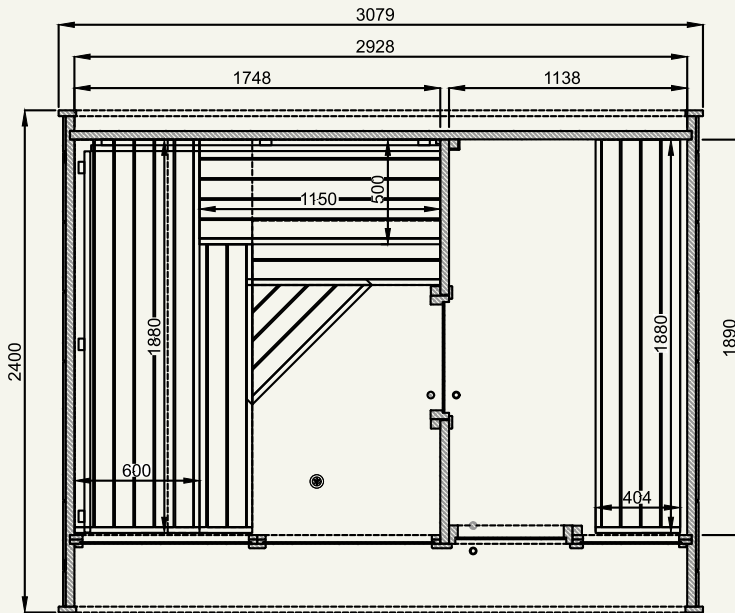

Internal dimensions

W2928×D1600×H2040 (mm)

W115.3×D63.0×H80.3 (in)

Weight

1175 (kg)

2,590 (lb)

Pallet size

1.20×3.15×1.20 (m)

technical information	METRIC 2.0 / 2.4 / 2.6	IMPERIAL 2.0 / 2.4 / 2.6
Coverage area	6,3/7,4/8,0 (m ²)	67.8/79.7/86.1 (ft ²)
Steam room volume	8,0/10,0/12,0 (m ³)	283.0/353.0/424.0 (ft ³)
External dimensions	W3079×D2060/2400/2600×H2200 (mm)	W121.2×D81.1/94.5×H86.6" (in)
Internal dimensions	W2928×D1600/1890/2090×H2040 (mm)	W115.3×D63.0/74.4×H82.3" (in)
Weight	1100/1290/1330 (kg)	2,425/2,844/2,932 (lb)
Pallet size	1.20×3.15×1.20 (m)	3.94×10.33×3.94 (ft)

suitable with

- Electric heater ✓

- Wood burning heater ✓

Round Cube Double

for 5 people (2.4) / for 6 people (2.6)

technical information	METRIC 2.4 / 2.6	IMPERIAL 2.4 / 2.6
Coverage area	7,4/8,0 (m ²)	79.7/86.1 (ft ²)
Steam room volume	6,0/7,0 (m ³)	212.0/247.0 (ft ³)
External dimensions	W3079×D2400/2600×H2200 (mm)	W121.2×D94.5/102.4×H86.6" (in)
Internal dimensions	W2928×D1890/2090×H2040 (mm)	W115.3×D74.4/82.3×H80.3" (in)
Weight	1300/1400 (kg)	2,866/3,086 (lb)
Pallet size	1.20×3.15×1.20 (m)	3.94×10.33×3.94 (ft)