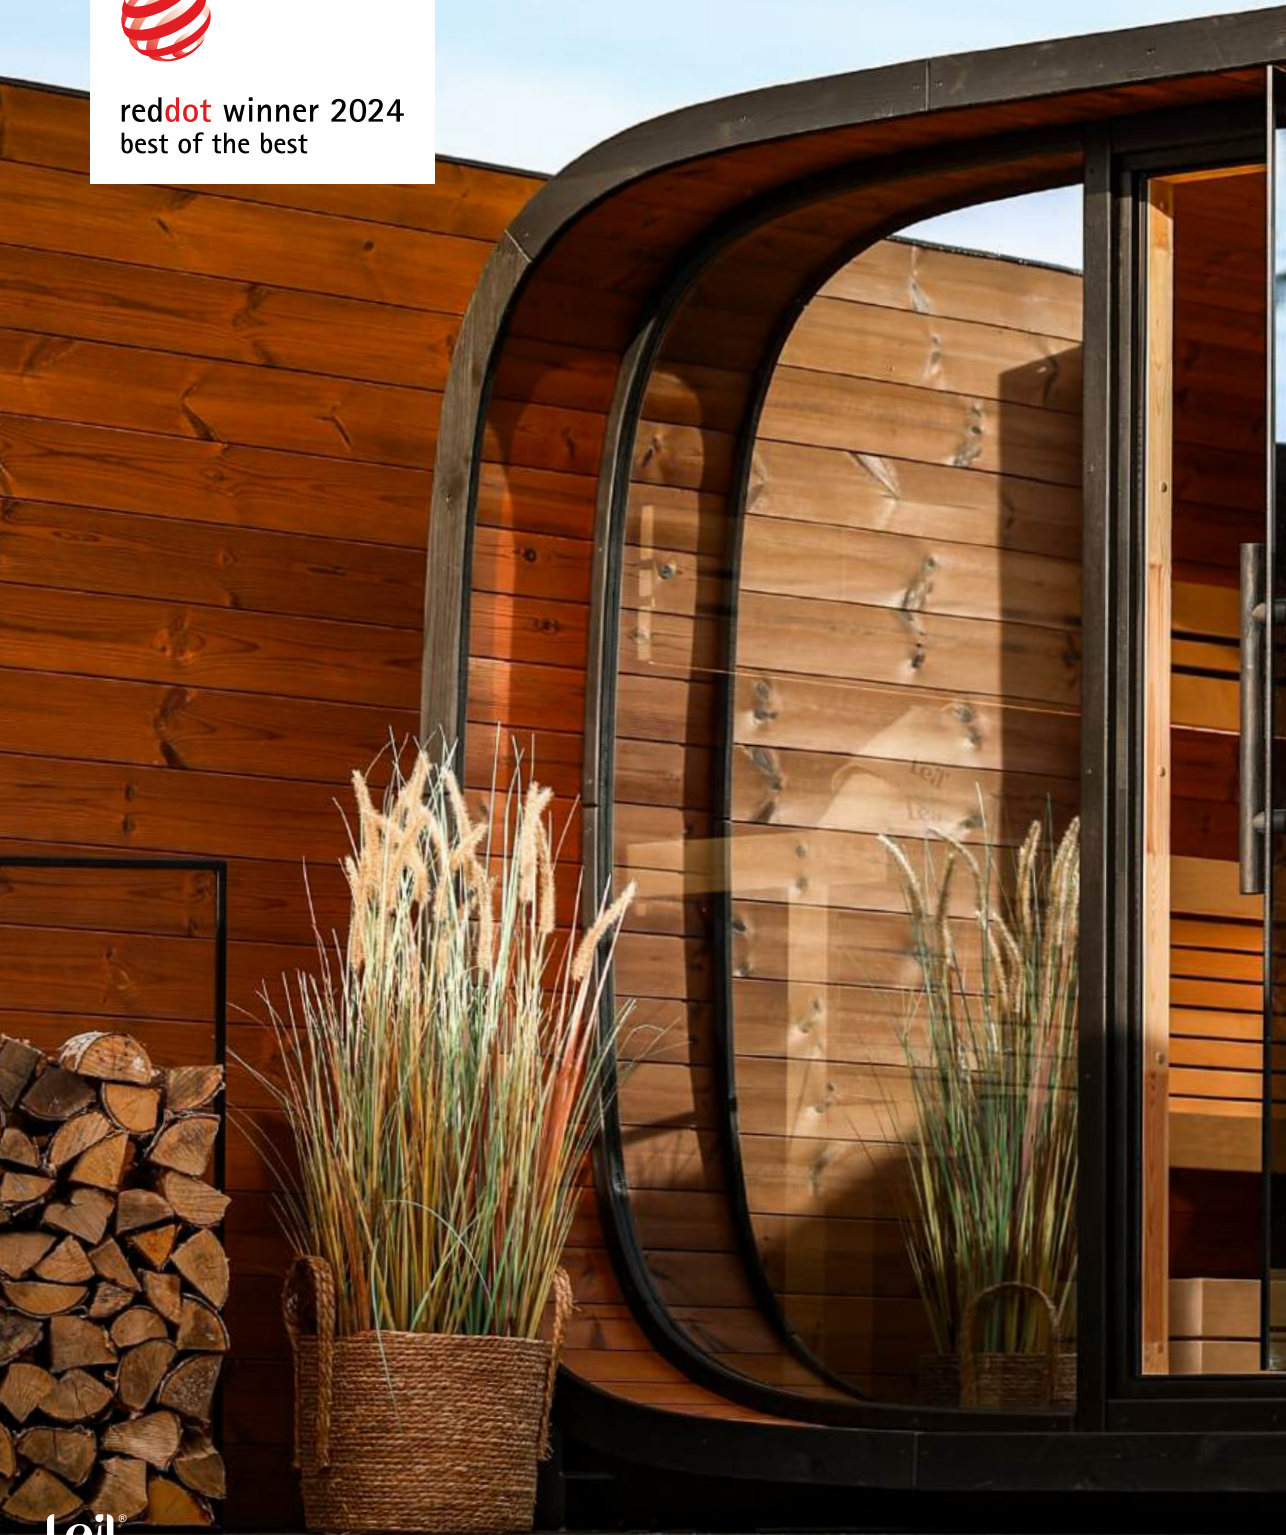

reddot winner 2024
best of the best