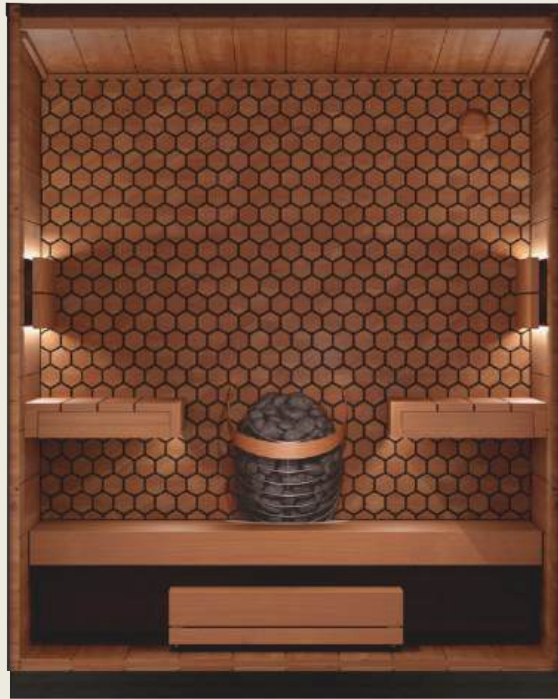

Viva 180

for 4 people