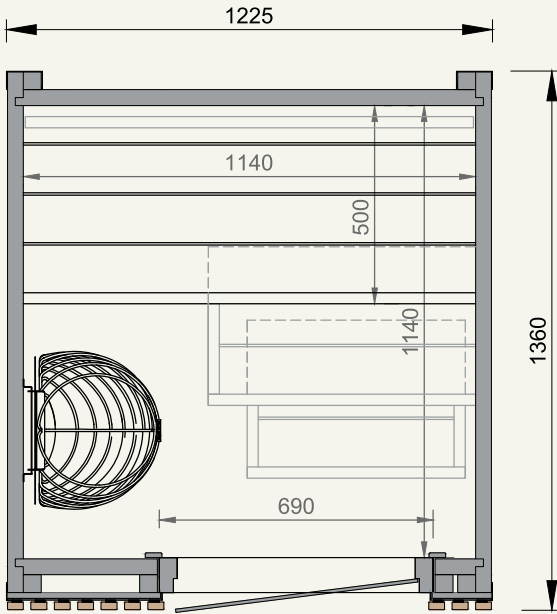

# Viva 120

for 1 person

**technical information**

**METRIC**

**IMPERIAL**

Coverage area	1,6 (m <sup>2</sup> )	17.2 (ft <sup>2</sup> )
Steam room volume	2,7 (m <sup>3</sup> )	95.3 (ft <sup>3</sup> )
External dimensions	W1225×D1360×H2340 (mm)	W48.2"×D53.5"×H92.1" (in)
Internal dimensions	W1140×D1140×H2100 (mm)	W44.9"×D44.9"×H82.7" (in)
Weight	400 (kg)	882 (lb)
Pallet size	1,20×2,30×1,20 (m)	3.94×7.55×3.94 (ft)