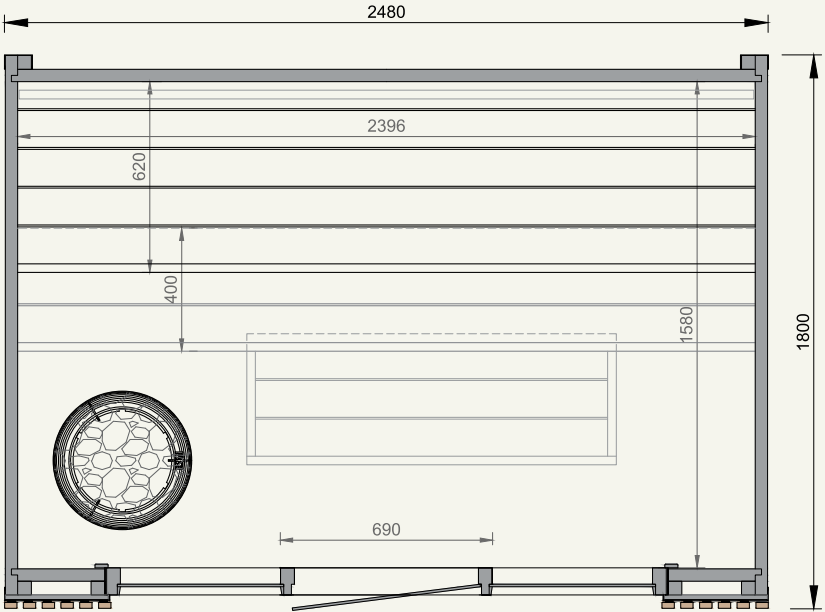

# Viva 210

for 3 people

**technical information**

**METRIC**

**IMPERIAL**

Coverage area	3,8 (m <sup>2</sup> )	40.9 (ft <sup>2</sup> )
Steam room volume	6,7 (m <sup>3</sup> )	236.7 (ft <sup>3</sup> )
External dimensions	W2115×D1800×H2340 (mm)	W83.3"×D70.9"×H92.1" (in)
Internal dimensions	W2030×D1580×H2100 (mm)	W79.9"×D62.2"×H82.7" (in)
Weight	650 (kg)	1,433 (lb)
Pallet size	1,20×2,30×1,20 (m)	3.94×7.55×3.94 (ft)

# Viva 250

for 4 people

**technical information**

**METRIC**

**IMPERIAL**

Coverage area	4,5 (m2)	48.4 (ft2)
Steam room volume	8,6 (m3)	303.7 (ft3)
External dimensions	W2480×D1800×H2520 (mm)	W97.6"×D70.9"×H99.2" (in)
Internal dimensions	W2396×D1580×H2280 (mm)	W94.3"×D62.2"×H89.8" (in)
Weight	850 (kg)	1,874 (lb)
Pallet size	1,20×2,50×1,20 (m)	3.94×8.20×3.94 (ft)