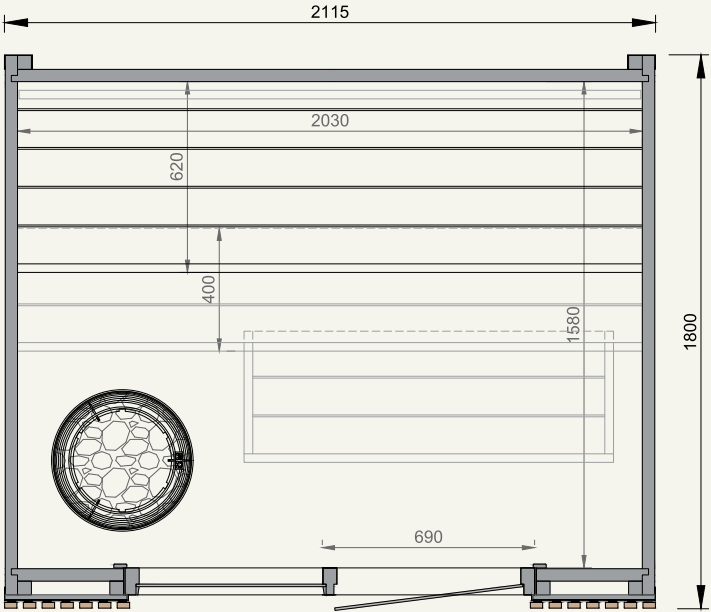

# Viva 180

for 4 people

**technical information**

**METRIC**

**IMPERIAL**

Coverage area	3,3 (m2)	35.5 (ft2)
Steam room volume	5,8 (m3)	204.8 (ft3)
External dimensions	W1815×D1800×H2340 (mm)	W71.5"×D70.9"×H92.1" (in)
Internal dimensions	W1742×D1580×H2100 (mm)	W68.6"×D62.2"×H82.7" (in)
Weight	500 (kg)	1,102 (lb)
Pallet size	1,20×2,30×1,20 (m)	3.94×7.55×3.94 (ft)

# Viva 210

for 3 people

**technical information**

**METRIC**

**IMPERIAL**

Coverage area	3,8 (m <sup>2</sup> )	40.9 (ft <sup>2</sup> )
Steam room volume	6,7 (m <sup>3</sup> )	236.7 (ft <sup>3</sup> )
External dimensions	W2115×D1800×H2340 (mm)	W83.3"×D70.9"×H92.1" (in)
Internal dimensions	W2030×D1580×H2100 (mm)	W79.9"×D62.2"×H82.7" (in)
Weight	650 (kg)	1,433 (lb)
Pallet size	1,20×2,30×1,20 (m)	3.94×7.55×3.94 (ft)