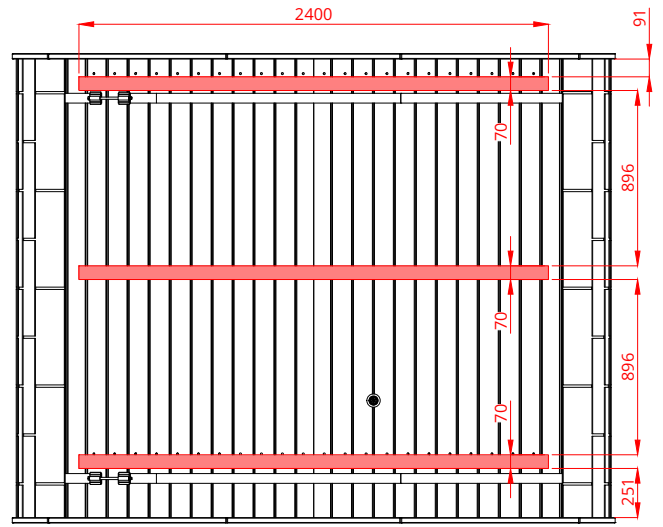

# Round Cube DOUBLE MIRROR 2.4

Scale 1:40

Bottom view

Front view

Back view