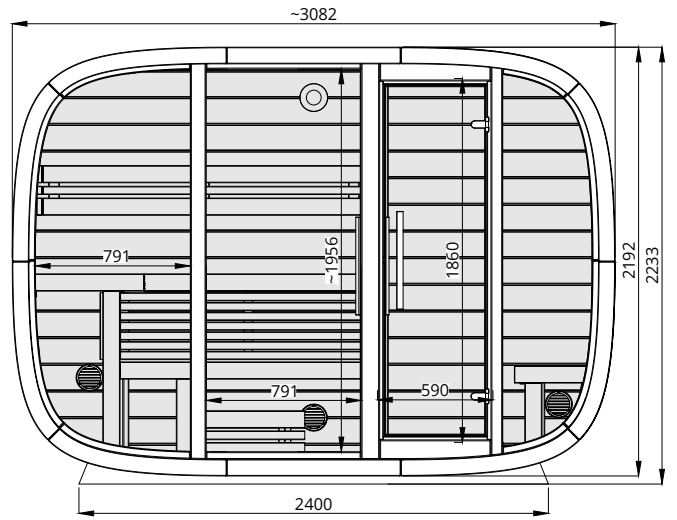

# Round Cube DOUBLE MIRROR 2.4

Scale 1:40

Bottom view

Front view

Back view