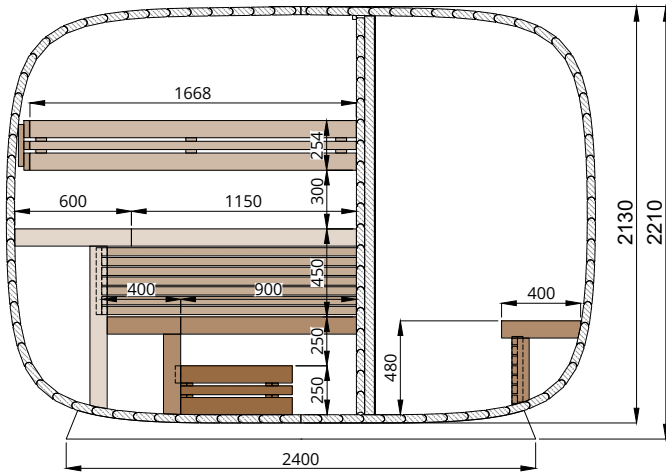

# Round Cube DOUBLE MIRROR 2.4

Scale 1:40

Bottom view

Front view

Back view