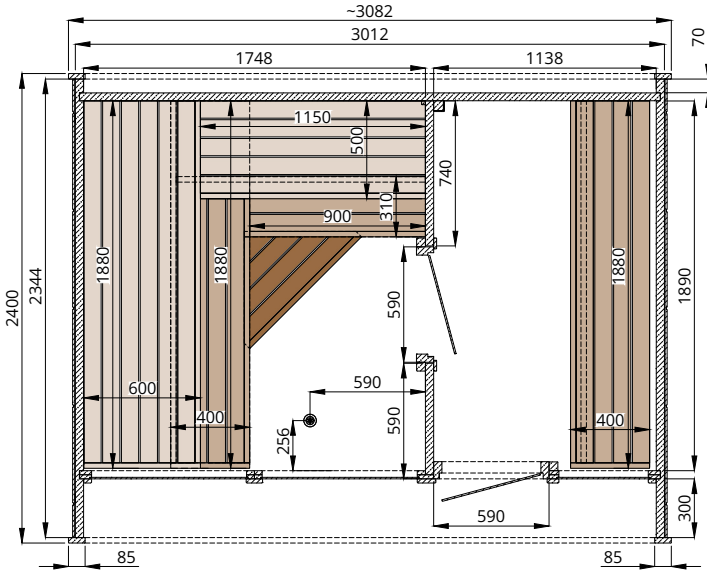

# Round Cube DOUBLE MIRROR 2.4

Scale 1:40

Bottom view

Front view

Back view