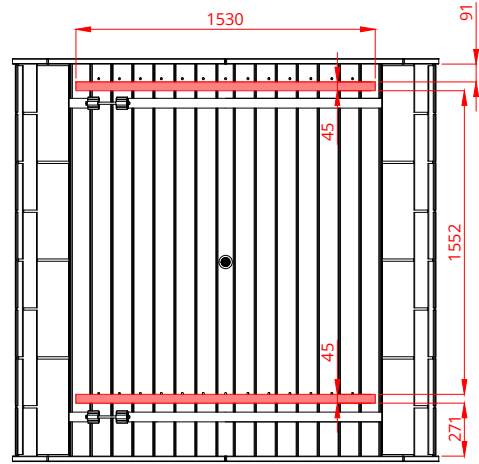

Round Cube MINI Custom 2

Scale 1:40

Bottom view

Front view

Back view

Round Cube MINI

Scale 1:40

Bottom view

Front view

Back view