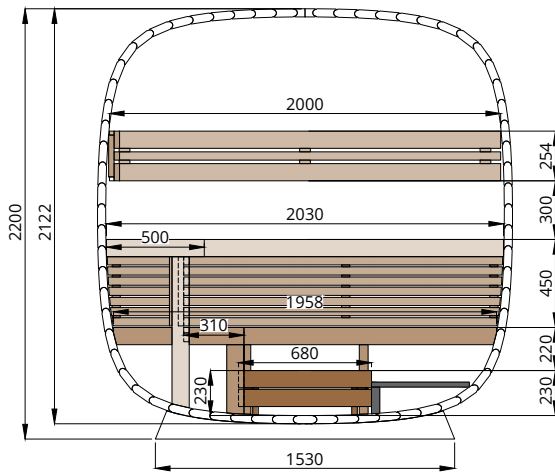

Round Cube MINI Custom 2

Scale 1:40

Bottom view

Front view

Back view

Round Cube MINI

Scale 1:40

Bottom view

Front view

Back view