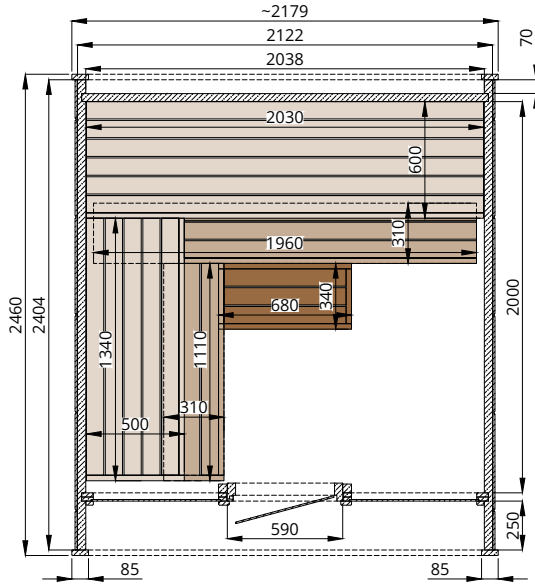

Round Cube MINI Custom 2

Scale 1:40

Bottom view

Front view

Back view

Round Cube MINI

Scale 1:40

Bottom view

Front view

Back view