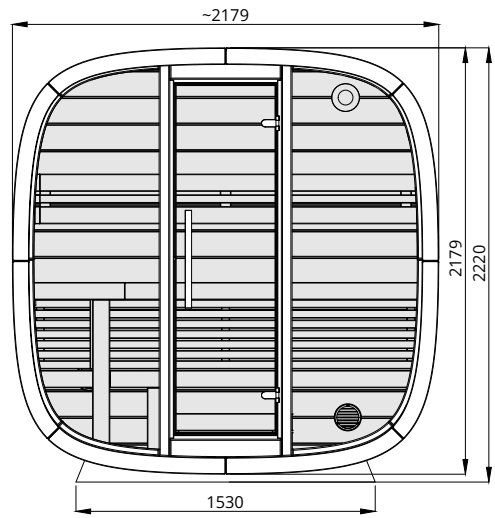

Round Cube MINI Custom 2

Scale 1:40

Bottom view

Front view

Back view

Round Cube MINI

Scale 1:40

Bottom view

Front view

Back view