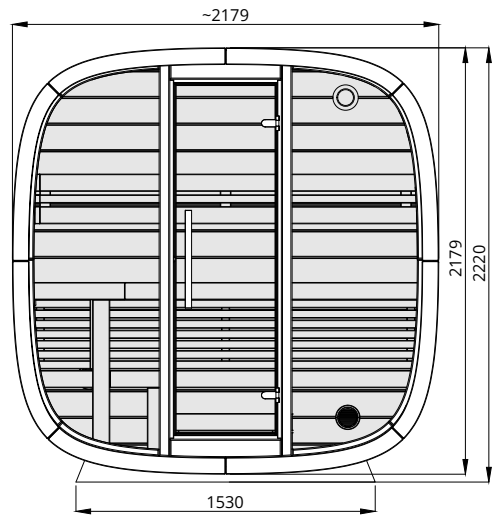

Round Cube MINI Custom 2

Scale 1:40

Bottom view

Front view

Back view

Round Cube MINI

Scale 1:40

Bottom view

Front view

Back view