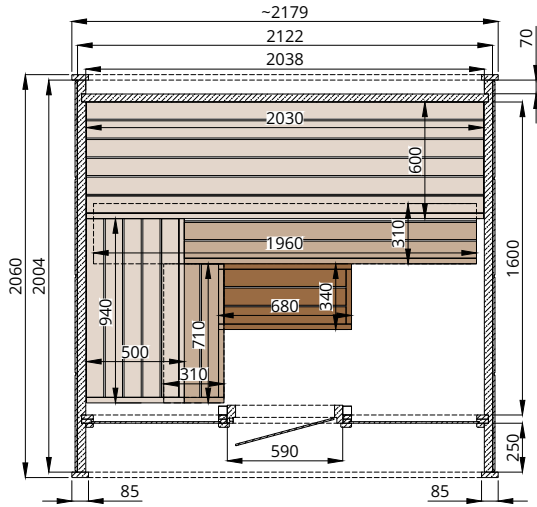

Round Cube MINI Custom 2

Scale 1:40

Bottom view

Front view

Back view

Round Cube MINI

Scale 1:40

Bottom view

Front view

Back view