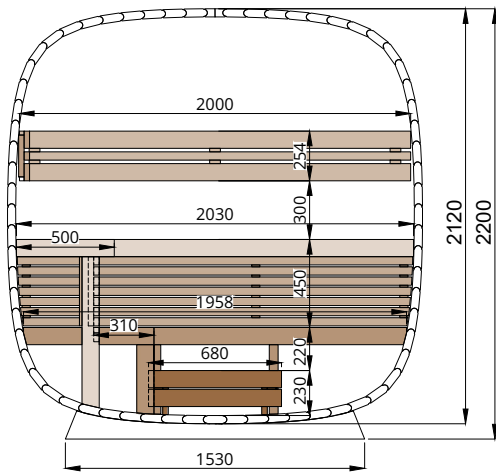

Round Cube MINI Custom 2

Scale 1:40

Bottom view

Front view

Back view

Round Cube MINI

Scale 1:40

Bottom view

Front view

Back view