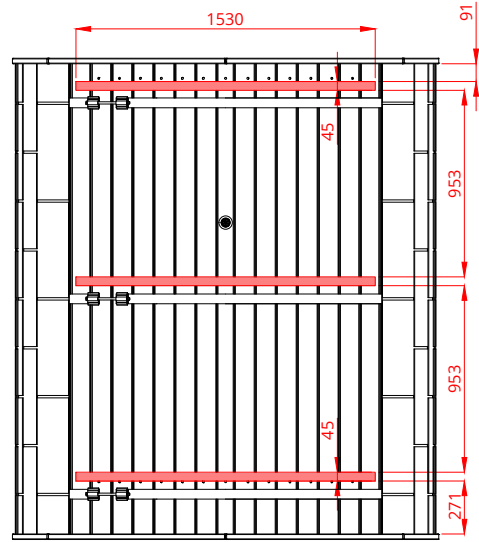

Round Cube MINI Custom 2

Scale 1:40

Bottom view

Front view

Back view

Round Cube MINI

Scale 1:40

Bottom view

Front view

Back view