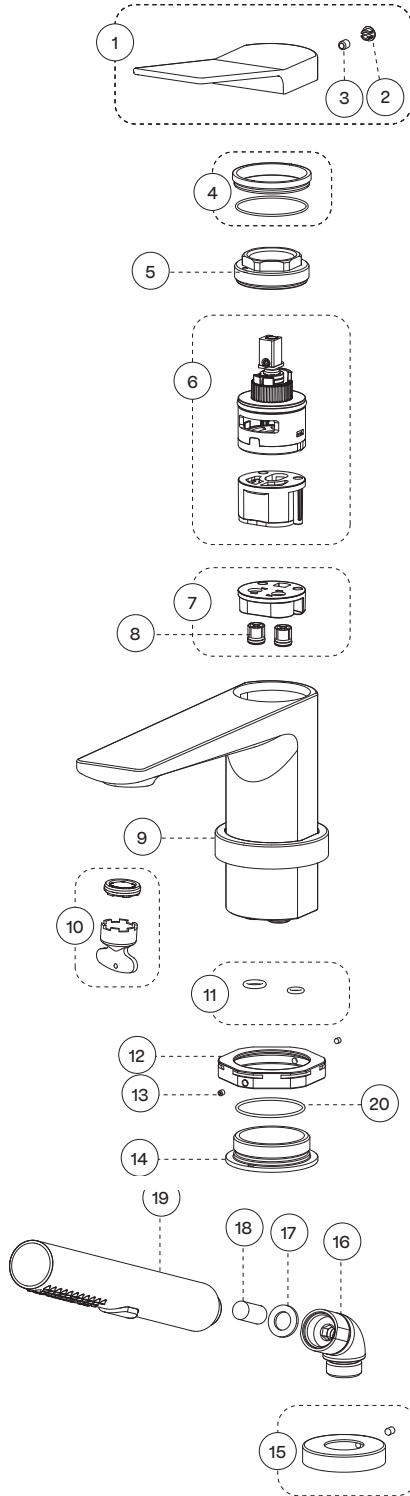

Features

- 5" to 8" c/c widespread installation
- Trim compatible with 42RBR rough-ins Series
- Pressure balance cartridge / diverter
- Automatic flow shut off when cold water supply is interrupted
- Temperature limiting device
- Bathtub spout:
 - Maximum flow of 26.5 L/min (7 gpm) at 60 psi
- Hand shower:
 - Type of jets: Spray
 - Type of jets: Stream
 - Easy-to-clean soft nozzles
 - 59" chromed metal flexible hose included with rough-in
 - Maximum flow of 6.6 L/min (1.75 gpm) at 80 psi
- Brass body

Cartouche

- Pression équilibrée (P) (1000000082)

Fini

- Chrome poli

SPEC SHEET / FICHE TECHNIQUE

ROMAN BATHTUB TRIM
GARNITURE DE BAIGNOIRE ROMAINE

No	Description		Part/Pièce
1	Handle kit	Ensemble de la poignée	1000000413
2	Allen screw	Vis Allen	923001
3	Index	Index	FCHDL4027
4	Trim Cap	Garniture d'écrou	1000000417
5	Cartridge retainer nut (32mm deep socket)	Écrou de retenue de la cartouche (douille profonde 32mm)	1000000081
6	Ceramic cartridge	Cartouche céramique	1000000082
7	Check valve kit	Ensemble de soupapes anti-retour	1000000083
8	Check valve	Soupape anti-retour	96077X
9	Spout flange cover	Bride du bec	1000000415
10	Aerator	Aérateur	FCAER3021
11	O-rings kits	Ens. joints torrique	1000000085
12	Spout retainer nut	Écrou de retenue du bec	1000000086
13	Set screw (M3 x 4mm)	Vis de serrage (M3 x 4mm)	1000000087
14	Spout base flange	Bride de base du bec	1000000088
15	Hand shower flange	Bride de douche à main	FCDEC3036
16	Elbow (110 deg)	Coude (110 deg)	912180-3
17	Rubber washer	Rondelle de caoutchouc	FCWAA1007
18	Check valve	Soupape anti-retour	FCVAL2005
19	Hand shower	Douche à main	FCSPS2044
20	O-ring (installed on item #12)	Joint torrique (installé sur item #12)	FCORA1032