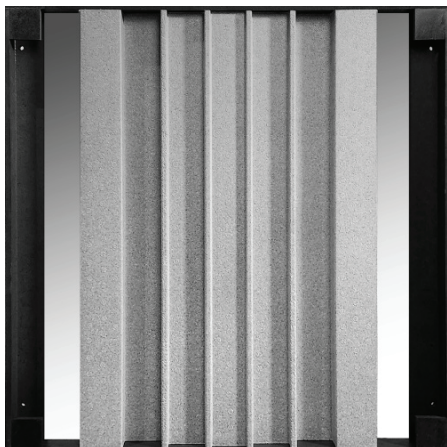

Diffuser Core Cinema Series

The Diffuser Core scatters sound waves evenly, creating a rich and immersive listening experience. It features a traditional QRD diffuser design that can be easily installed in specific arrays to provide effective 2D diffusion, enhancing the overall acoustic quality of the space.

Composition

- HMDF structure
- EPS

Finishes

(FG - PP) Painted Primer Finishes

(W07)
Black

Dimensions