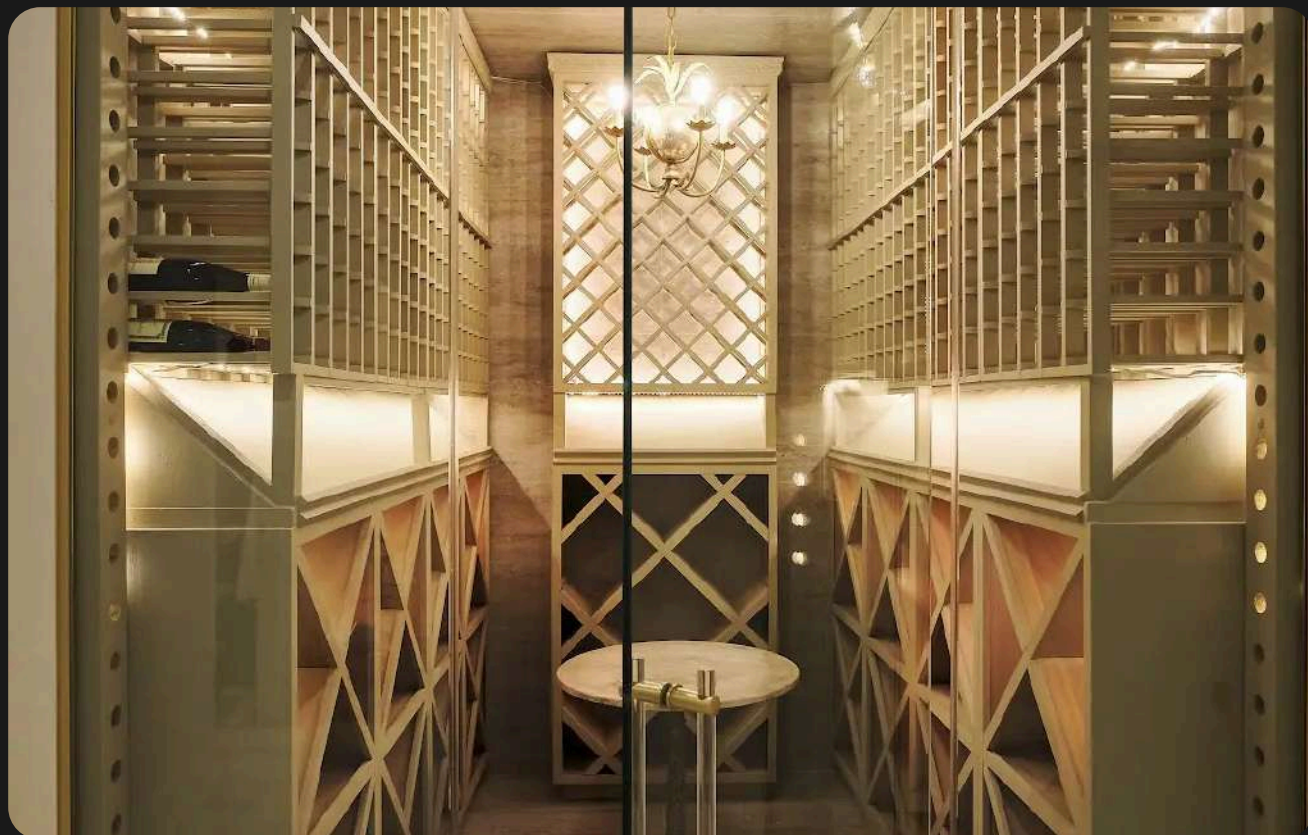

COLLECTION ROOMS

/32

CURATED SPACES FOR PASSION

Your collection deserves a gallery setting. We deliver the full fit-out: from luxury tile floors and doors to glass vitrines and made-to-measure custom carpentry, perfectly executed to showcase every cherished detail of your collection.