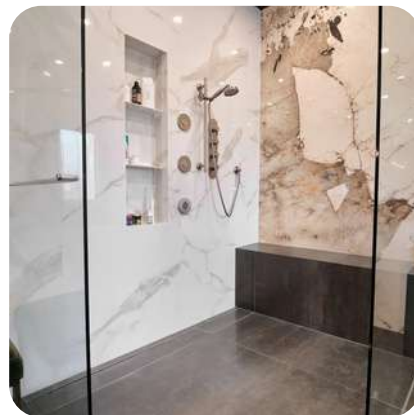

GRAND SCALE

/12

DRAMATIC MARBLE SLAB ARTISTRY

A powerful design statement. Massive porcelain slabs create a symmetrical, bookmatched focal wall in the shower. Dark wood cabinetry and flooring anchor the space, elevating this master bath to gallery status.