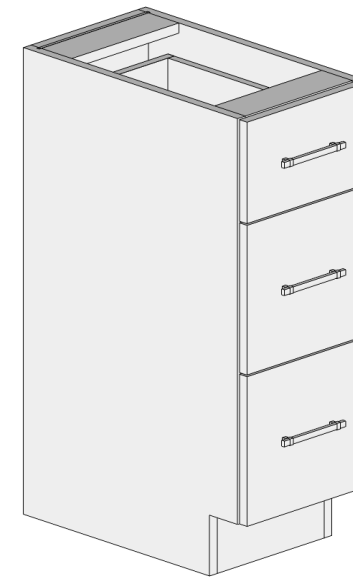

VANITY

Vanity Equal 3 Drawer Base Cabinet

DIMENSIONS

SKU	WIDTH	HEIGHT	DEPTH
VDB12-EQ	12	34.5	21
VDB12-EQ-18D	12	34.5	18
VDB15-EQ	15	34.5	21
VDB15-EQ-18D	15	34.5	18
VDB18-EQ	18	34.5	21
VDB18-EQ-18D	18	34.5	18
VDB24-EQ	24	34.5	21
VDB24-EQ-18D	24	34.5	18

Notes: