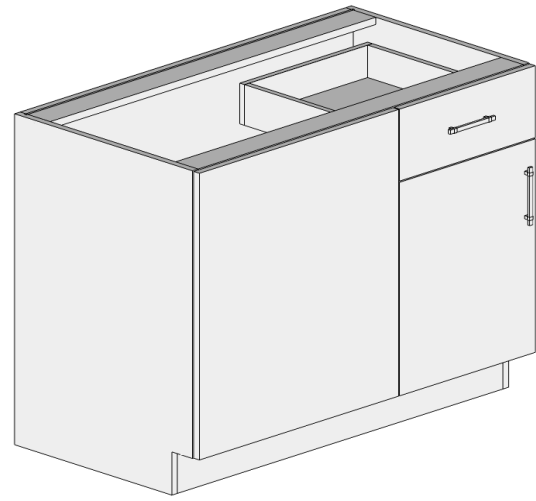

DIMENSIONS

SKU	WIDTH	HEIGHT	DEPTH
BWB15FH	15	34.5	24
BWB18FH	18	34.5	24
BWB21FH	21	34.5	24

Notes:

BWB15FH

BWB18FH

BWB21FH

BASE

Base Blind Corner With Drawer Cabinet