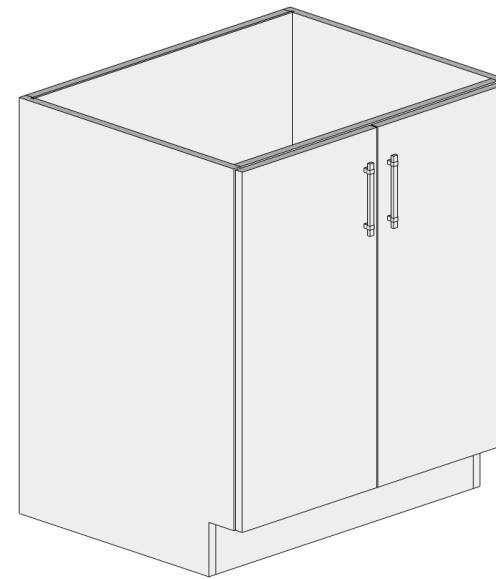

Notes:

BASE

Sink Base Full Height Single Door Cabinet

DIMENSIONS

SKU	WIDTH	HEIGHT	DEPTH
SBFH24	24	34.5	24

Notes:

BASE

Sink Base Full Height Butt Door Cabinet