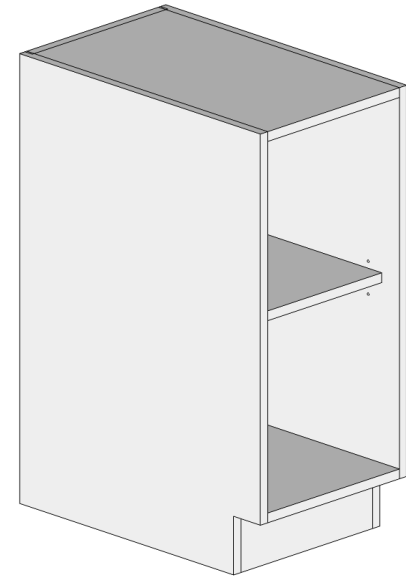

BASE-OPEN

Base Open Cabinet

DIMENSIONS

SKU	WIDTH	HEIGHT	DEPTH
BOC09	9	34.5	25
BOC12	12	34.5	25
BOC15	15	34.5	25
BOC18	18	34.5	25
BOC21	21	34.5	25
BOC24	24	34.5	25
BOC27	27	34.5	25
BOC30	30	34.5	25
BOC33	33	34.5	25
BOC36	36	34.5	25
BOC39	39	34.5	25
BOC42	42	34.5	25

Notes: