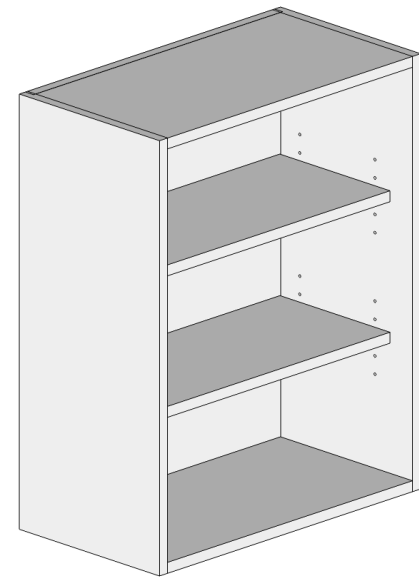

WALL-OPEN

Wall Open Cabinet 30" High

DIMENSIONS

SKU	WIDTH	HEIGHT	DEPTH
WOC1230	12	30	14
WOC1830	18	30	14
WOC3030	24	30	14
WOC3630	36	30	14

Notes: