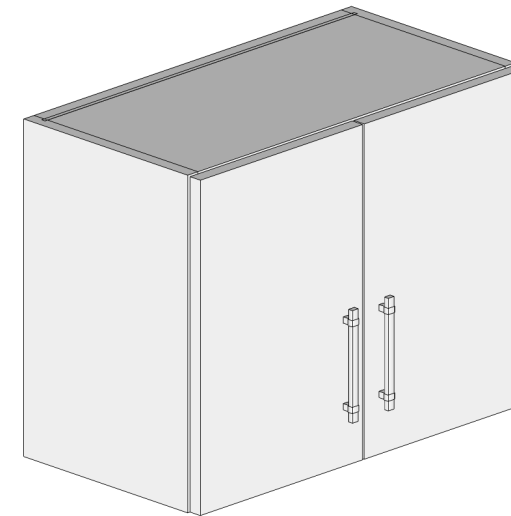

Notes:

WALL

Wall Single Door Cabinet 24" High

DIMENSIONS

SKU	WIDTH	HEIGHT	DEPTH
W1224	12	24	13
W1524	15	24	13
W1824	18	24	13
W2124	21	24	13
W2424	24	24	13

Notes:

WALL

Wall Butt Door Cabinet 24" High