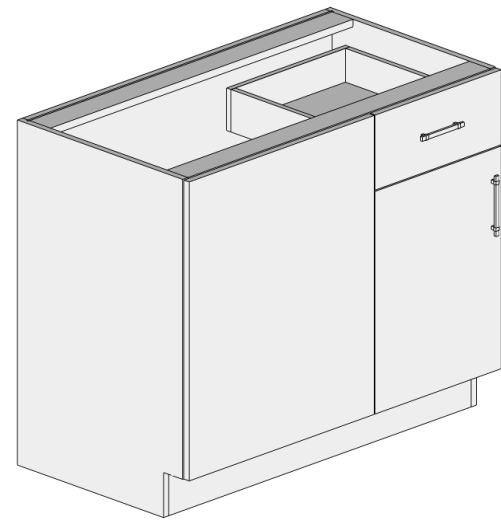

BASE-BEVEL

Base Blind Corner With Drawer Bevel Cabinet

DIMENSIONS

SKU	WIDTH	HEIGHT	DEPTH
BLB42L-BV	42	34.5	24
BLB42R-BV	42	34.5	24
BLB45L-BV	45	34.5	24
BLB45R-BV	45	34.5	24

Notes: