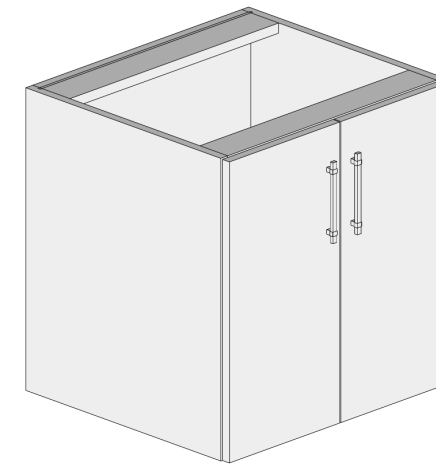

Notes:

VANITY

Vanity Hanging Sink Full Height Single Door Cabinet

DIMENSIONS

SKU	WIDTH	HEIGHT	DEPTH
VHSB24FH	24	22	21

Notes:

VANITY

Vanity Hanging Sink Full Height Butt Door Cabinet