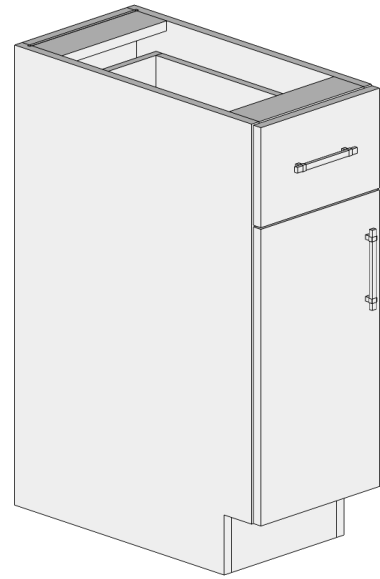

# BASE CABINETS

BASE

Base Drawer And Single Door Cabinet

DIMENSIONS

SKU	WIDTH	HEIGHT	DEPTH
B12	12	34.5	24
B12-18D	12	34.5	18
B15	15	34.5	24
B15-18D	15	34.5	18
B18	18	34.5	24
B18-18D	18	34.5	18
B21	21	34.5	24
B21-18D	21	34.5	18
B24	24	34.5	24
B24-18D	24	34.5	18