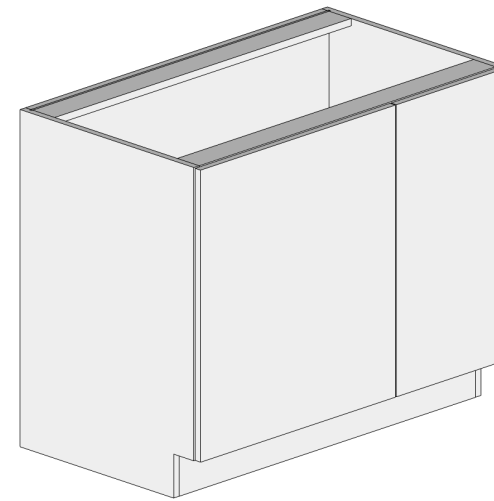

DIMENSIONS

SKU	WIDTH	HEIGHT	DEPTH
BLB42L	42	34.5	24
BLB42R	42	34.5	24
BLB45L	45	34.5	24
BLB45R	45	34.5	24

Notes:

- Comes with full blind door panel.

BASE

Base Blind Corner With Full Height Door Cabinet

DIMENSIONS