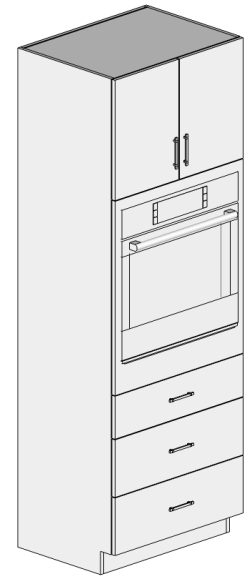

TALL

Tall Oven With 3 Drawer High Cabinet

DIMENSIONS

SKU	WIDTH	HEIGHT	DEPTH
OC308424-3	30	84	24
OC309024-3	30	90	24
OC309624-3	30	96	24
OC3010824-3	30	108	24

Notes: