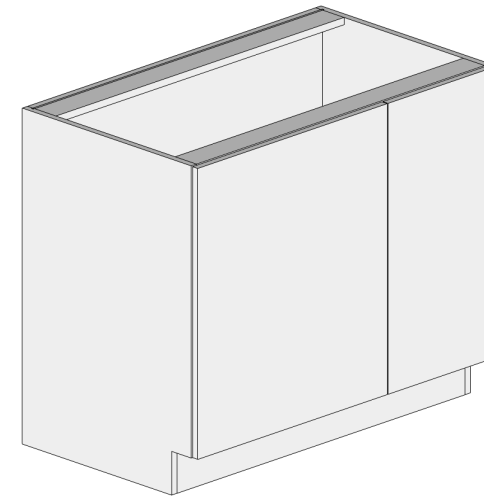

BASE-BEVEL

Base Blind Corner With Full Height Door Bevel Cabinet

DIMENSIONS

SKU	WIDTH	HEIGHT	DEPTH
BLBFH42L-BV	42	34.5	24
BLBFH42R-BV	42	34.5	24
BLBFH45L-BV	45	34.5	24
BLBFH45R-BV	45	34.5	24

Notes: