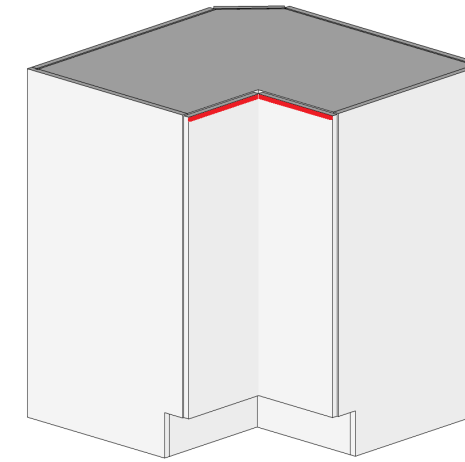

BASE-GOLA

Lazy Susan Corner Gola Cabinet

DIMENSIONS

SKU	WIDTH	HEIGHT	DEPTH
LSB33-GL	33	34.5	33
LSB36-GL	36	34.5	36

Notes: