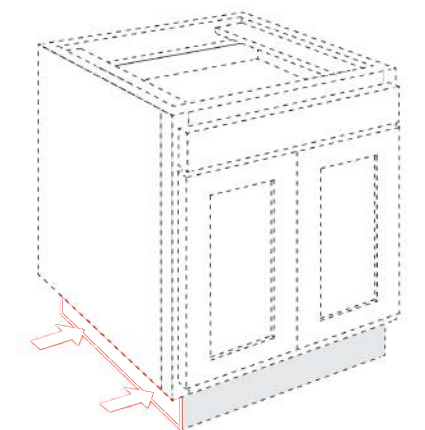

Recess Toe Kick

The Recess Toe Kick modification allows the toe kick to be set back on the left side, right side, or both sides of the cabinet to accommodate adjacent conditions or design requirements. This is commonly used when cabinets terminate against walls, panels, or obstructions, or when a more intentional side profile is desired. By selectively recessing the toe kick, this modification helps maintain clean alignment with surrounding elements while providing flexibility for a refined, built-in appearance.