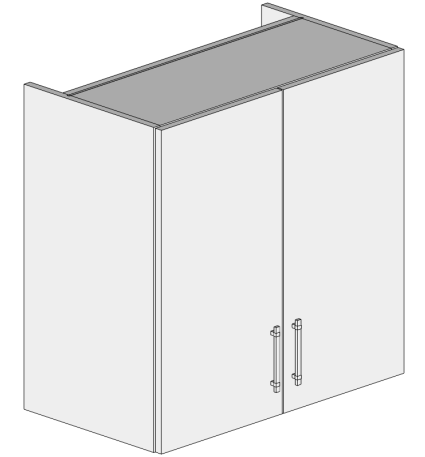

MODIFICATIONS

Extend Sides Back

The Extend Sides Back modification extends the cabinet end panels beyond the standard rear depth to accommodate wall irregularities, plumbing, or other site-specific obstructions. This allows the cabinet to achieve a cleaner, more seamless installation by bridging gaps or wrapping around minor inconsistencies in the wall surface. This modification is especially useful in remodel applications where walls are not perfectly plumb, ensuring a more refined finished appearance without the need for excessive fillers or on-site adjustments.