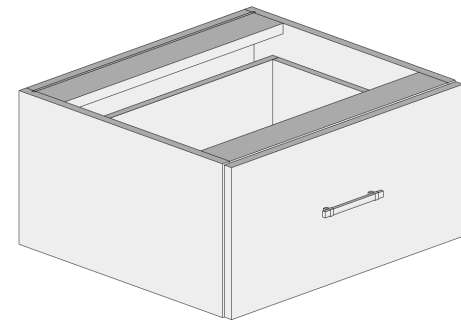

VANITY-BEVEL

Vanity Hanging 1 Drawer Base Bevel Cabinet

DIMENSIONS

SKU	WIDTH	HEIGHT	DEPTH
VH1DB18-18D-BV	18	22	18
VH1DB18-BV	18	22	21
VH1DB24-18D-BV	24	22	18
VH1DB24-BV	24	22	21
VH1DB30-18D-BV	30	22	18
VH1DB30-BV	30	22	21
VH1DB36-18D-BV	36	22	18
VH1DB36-BV	36	22	21

Notes: