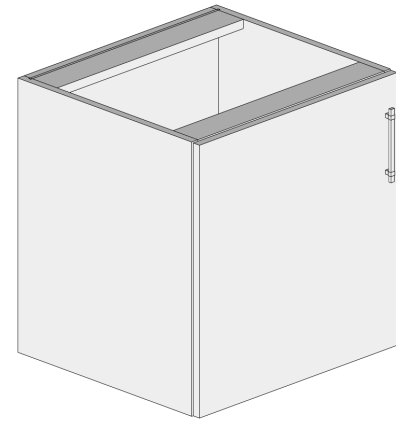

VANITY-BEVEL

Vanity Hanging Sink Full Height Single Door Bevel Cabinet

DIMENSIONS

SKU	WIDTH	HEIGHT	DEPTH
VHSB24FH-BV	24	22	21

Notes: