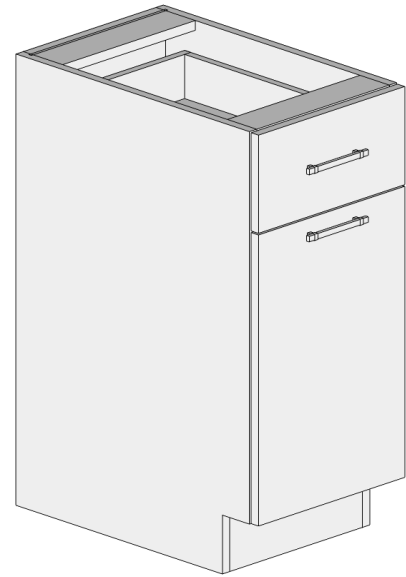

BASE-BEVEL

Base Waste Basket Bevel Cabinet

DIMENSIONS

SKU	WIDTH	HEIGHT	DEPTH
BWB15-BV	15	34.5	24
BWB18-BV	18	34.5	24
BWB21-BV	21	34.5	24
BWB24-BV	24	34.5	24

Notes: