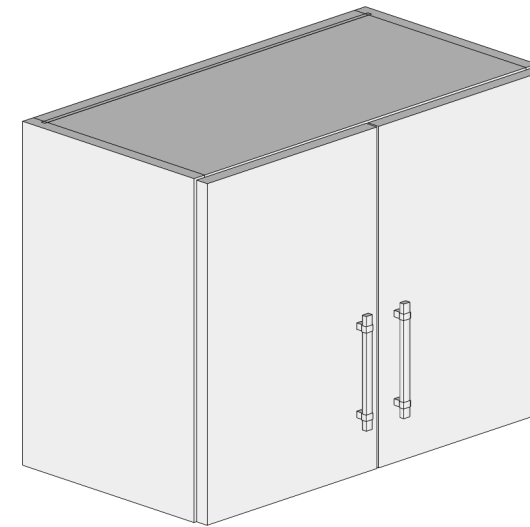

WALL

Wall Butt Door Cabinet 18" High

DIMENSIONS

SKU	WIDTH	HEIGHT	DEPTH
W2418	24	18	13
W2718	27	18	13
W3018	30	18	13
W3318	33	18	13
W3618	36	18	13

Notes: