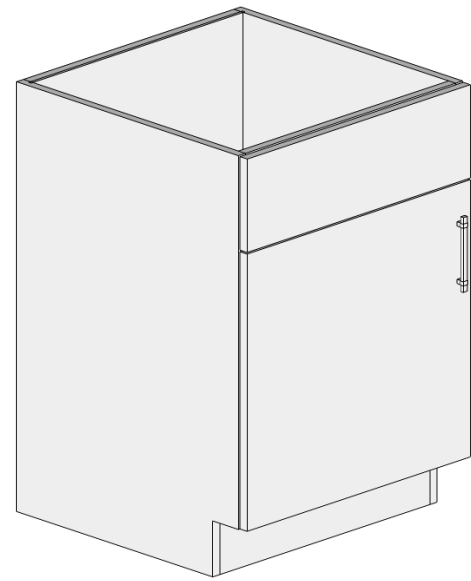

Notes:

BASE

Farm Sink Cabinet

DIMENSIONS

SKU	WIDTH	HEIGHT	DEPTH
FS30	30	34.5	24
FS36	36	34.5	24
FS42	42	34.5	24

Notes:

BASE

Sink Base Single Door Cabinet