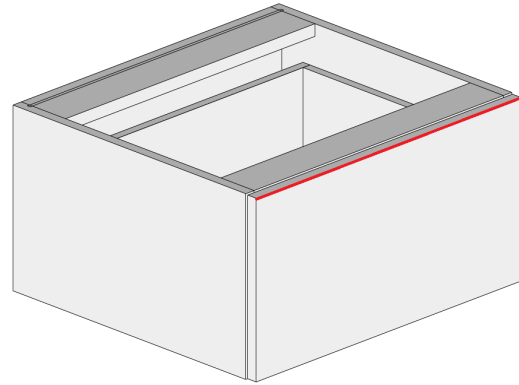

VANITY-GOLA

Vanity Hanging 1 Drawer Base Gola Cabinet

DIMENSIONS

SKU	WIDTH	HEIGHT	DEPTH
VH1DB18-18D-GL	18	22	18
VH1DB18-GL	18	22	21
VH1DB24-18D-GL	24	22	18
VH1DB24-GL	24	22	21
VH1DB30-18D-GL	30	22	18
VH1DB30-GL	30	22	21
VH1DB36-18D-GL	36	22	18
VH1DB36-GL	36	22	21