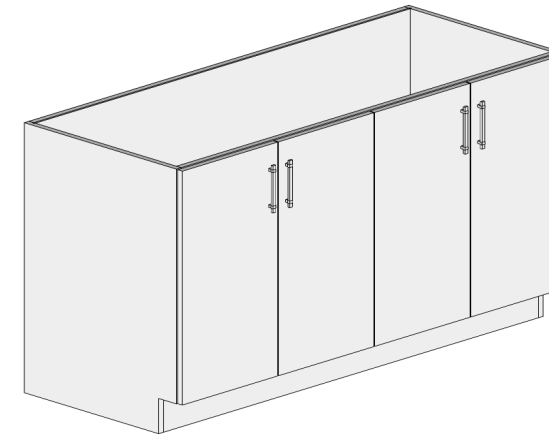

BASE-BEVEL

Sink Base Full Height 4 Door Bevel Cabinet

DIMENSIONS

SKU	WIDTH	HEIGHT	DEPTH
SBFH60-BV	60	34.5	24

Notes: