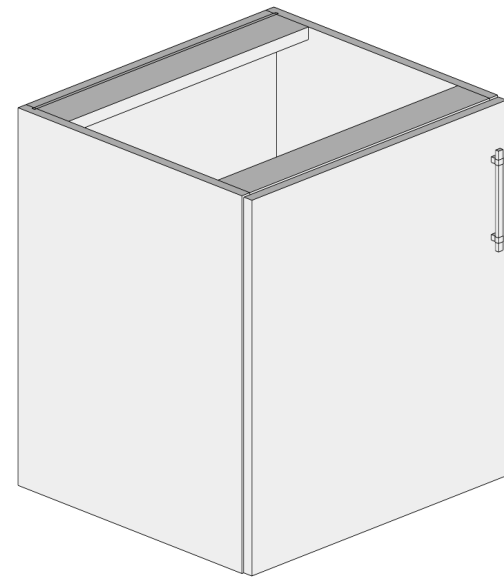

VANITY

Vanity Hanging Sink Full Height Single Door Cabinet

DIMENSIONS

SKU	WIDTH	HEIGHT	DEPTH
VHSB24FH	24	22	21

Notes: