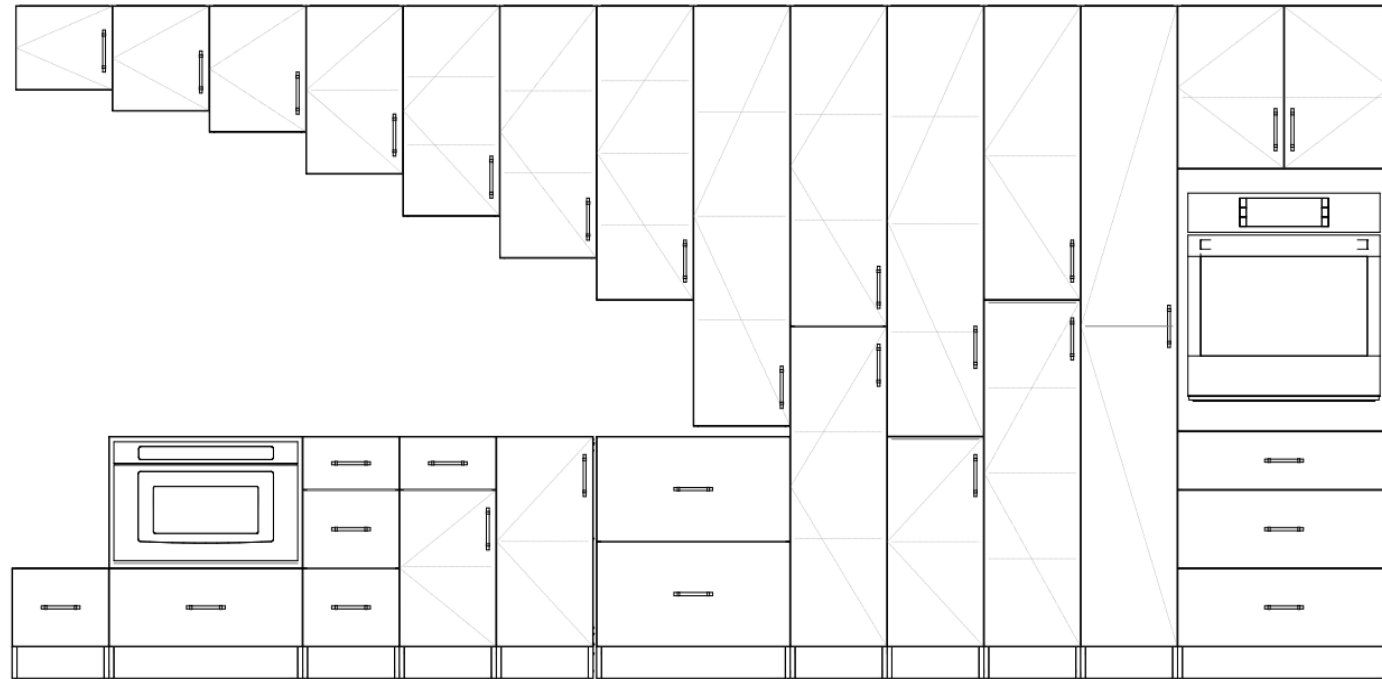

SHELF QUANTITIES

Cabinet Shelf Quantities

Base Cabinets

- Base= 1 shelf
- Base Full Height= 1 shelf
- Blind Corner= 1 shelf
- BER Corner= 1 shelf

Wall Cabinets

- Wall 12" - 18" high= no shelf
- Wall 21" - 36" high= 2 shelves
- Wall 36+" - 54" high= 3 shelves
- Wall 54+" = 4 shelves

Tall Cabinets

- Tall Pantry 84" high= 4 shelves
- Tall Pantry 96" high= 5 shelves
- Tall Pantry 108" high= 6 shelves
- Tall Oven 84" high= no shelves
- Tall Oven 96" high= 1 shelf
- Tall Oven 108" high= 2 shelves

REVEALS

Roomaven cabinetry is engineered with a minimalist aesthetic and precision-tight reveals to achieve a seamless, contemporary appearance. Standard reveals are nominally 1/16" (.0625") on all sides and nominally 1/8" (.125") at paired door and drawer gaps.

These reveal dimensions represent design intent and may vary slightly based on installation conditions and material characteristics.

To maintain these precise tolerances, all doors and drawers must be properly adjusted after installation. **Final alignment is the responsibility of the customer and/or the cabinet installer.**

Cabinetry must be installed level and plumb. Improper installation may cause racking or twisting of the cabinet box, which can negatively impact reveals, alignment, and overall door and drawer performance.

Due to the natural characteristics of wood—including expansion and contraction resulting from environmental conditions—a variance tolerance of $\pm 1/16"$ (.0625") should be expected on doors, drawer fronts, panels, and fillers. Variations within this range are considered normal and do not constitute a manufacturing defect.