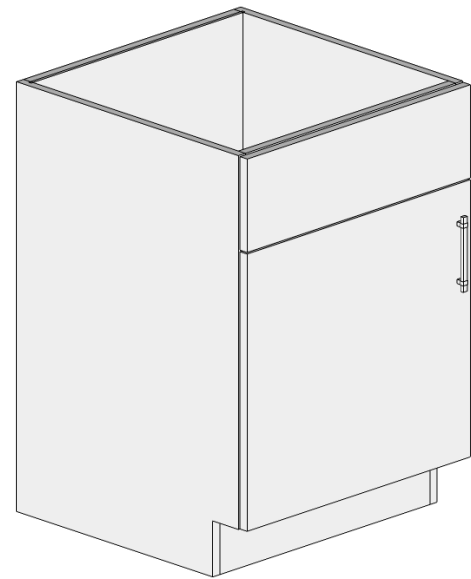

Notes:

BASE-BEVEL

Farm Sink Bevel Cabinet

DIMENSIONS

SKU	WIDTH	HEIGHT	DEPTH
FS30-BV	30	34.5	24
FS36-BV	36	34.5	24
FS42-BV	42	34.5	24

Notes:

BASE-BEVEL

Sink Base Single Door Bevel Cabinet