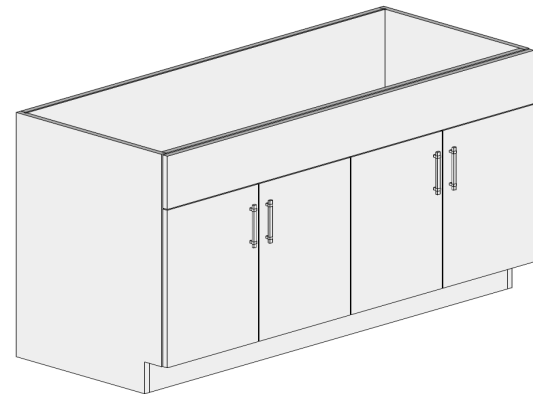

Notes:

BASE-BEVEL

Sink Base Full Height Single Door Bevel Cabinet

DIMENSIONS

SKU	WIDTH	HEIGHT	DEPTH
SBFH24-BV	24	34.5	24

Notes:

BASE-BEVEL

Sink Base 4 Door Bevel Cabinet