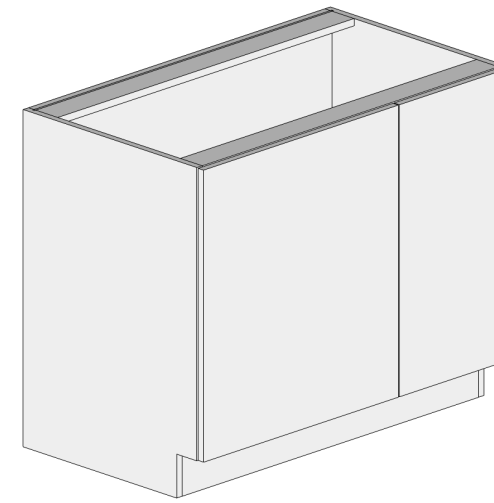

DIMENSIONS

SKU	WIDTH	HEIGHT	DEPTH
BLBFH42L-BCO	42	34.5	24
BLBFH42R-BCO	42	34.5	24
BLBFH45L-BCO	45	34.5	24
BLBFH45R-BCO	45	34.5	24

Notes:

- Comes with full blind door panel.

BASE

Base Blind Corner With Full Height Door Cabinet With Half Moon