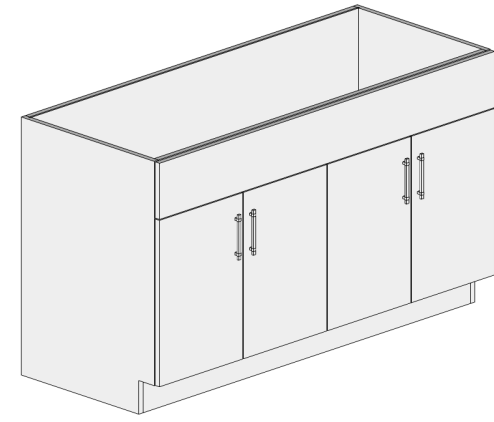

BASE

Sink Base 4 Door Cabinet

DIMENSIONS

SKU	WIDTH	HEIGHT	DEPTH
SB60	60	34.5	24

Notes: