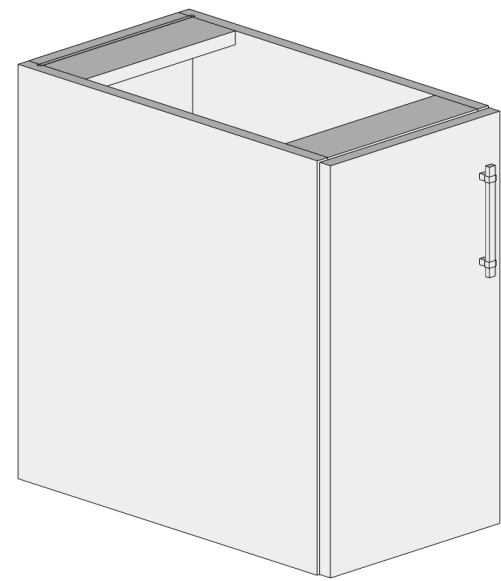

VANITY

Vanity Hanging Single Full Height Door Cabinet

DIMENSIONS

SKU	WIDTH	HEIGHT	DEPTH
VHB12FH	12	22	21
VHB15FH	15	22	21
VHB18FH	18	22	21
VHB21FH	21	22	21
VHB24FH	24	22	21

Notes: