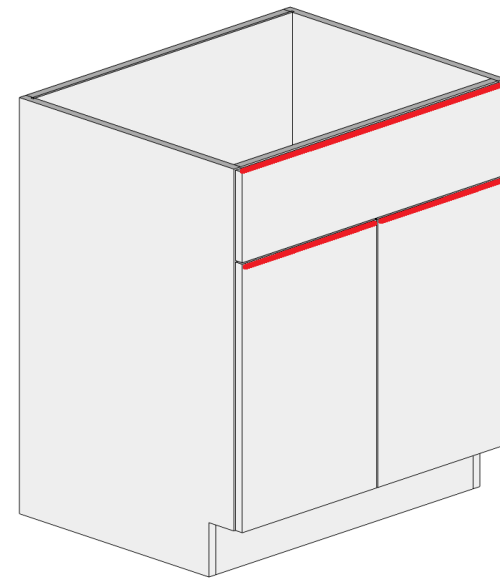

BASE-GOLA

Sink Base Butt Door Gola Cabinet

DIMENSIONS

SKU	WIDTH	HEIGHT	DEPTH
SB24B-GL	24	34.5	24
SB30-GL	30	34.5	24
SB33-GL	33	34.5	24
SB36-GL	36	34.5	24
SB42-GL	42	34.5	24
SB48-GL	48	34.5	24

Notes: