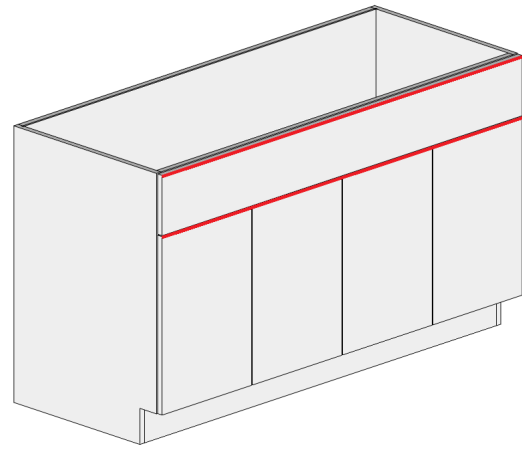

BASE-GOLA

Sink Base 4 Door Gola Cabinet

DIMENSIONS

SKU	WIDTH	HEIGHT	DEPTH
SB60-GL	60	34.5	24

Notes: