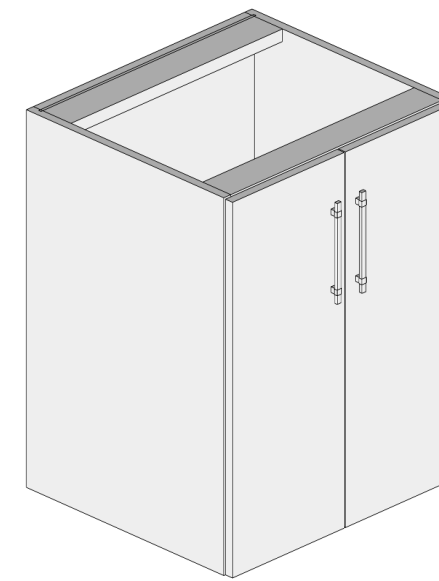

VANITY-BEVEL

Vanity Hanging Butt Full Height Door Bevel Cabinet

DIMENSIONS

SKU	WIDTH	HEIGHT	DEPTH
VHB24FHB-BV	24	22	21
VHB27FH-BV	27	22	21
VHB30FH-BV	30	22	21
VHB33FH-BV	33	22	21
VHB36FH-BV	36	22	21
VHB39FH-BV	39	22	21

Notes: