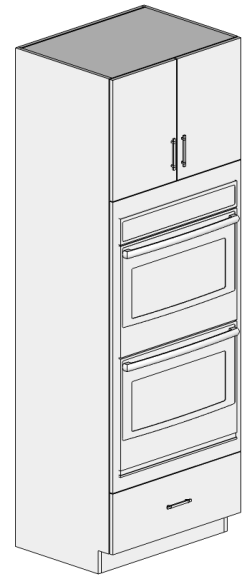

TALL

Tall Oven With 1 Drawer Cabinet

DIMENSIONS

SKU	WIDTH	HEIGHT	DEPTH
OC308424-1	30	84	24
OC309024-1	30	90	24
OC309624-1	30	96	24
OC3010824-1	30	108	24

Notes:

TALL