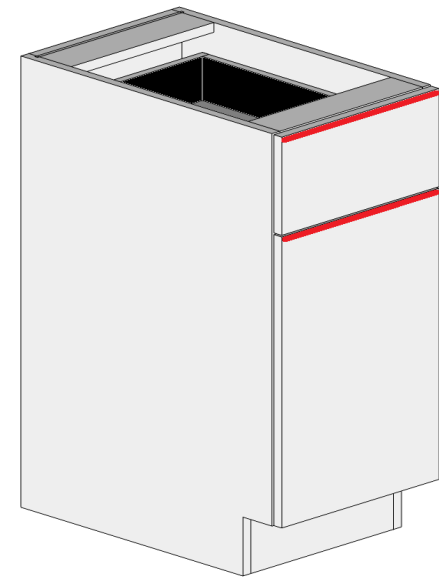

BASE-GOLA

Base Waste Basket Gola Cabinet

DIMENSIONS

SKU	WIDTH	HEIGHT	DEPTH
BWB15-GL	15	34.5	24
BWB18-GL	18	34.5	24
BWB21-GL	21	34.5	24
BWB24-GL	24	34.5	24

Notes: