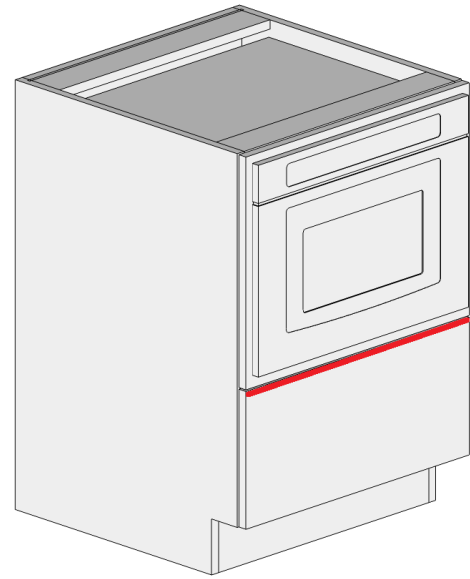

BASE-GOLA

Base Microwave Gola Cabinet

DIMENSIONS

SKU	WIDTH	HEIGHT	DEPTH
BMO24-GL	24	34.5	24
BMO30-GL	30	34.5	24

Notes: