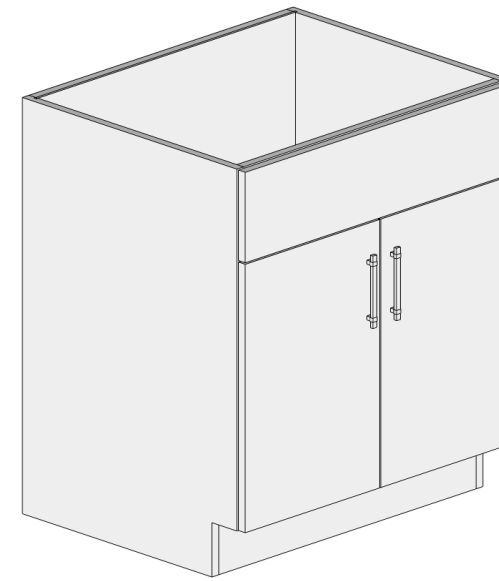

BASE

Sink Base Butt Door Cabinet

DIMENSIONS

SKU	WIDTH	HEIGHT	DEPTH
SB24B	24	34.5	24
SB30	30	34.5	24
SB33	33	34.5	24
SB36	36	34.5	24
SB42	42	34.5	24
SB48	48	34.5	24

Notes: