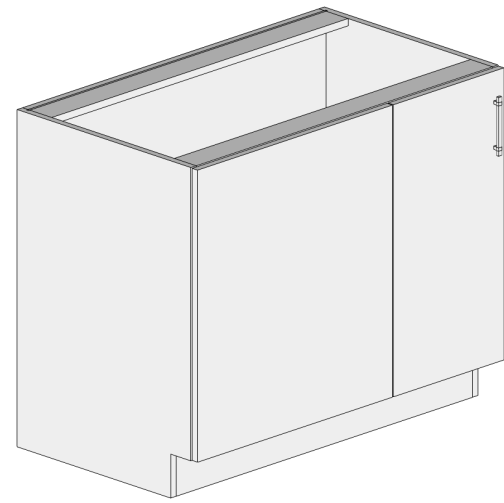

BASE

Base Blind Corner With Full Height Door Cabinet With Optimizer