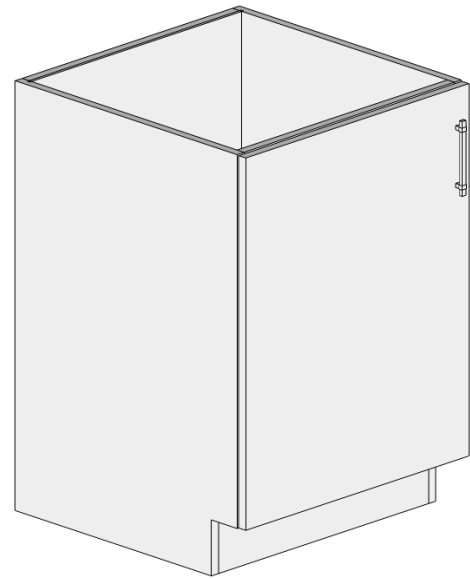

BASE

Sink Base Full Height Single Door Cabinet

DIMENSIONS

SKU	WIDTH	HEIGHT	DEPTH
SBFH24	24	34.5	24

Notes: