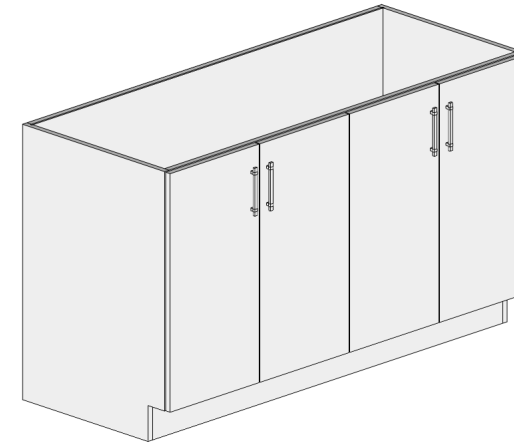

BASE

Sink Base Full Height 4 Door Cabinet

DIMENSIONS

SKU	WIDTH	HEIGHT	DEPTH
SBFH60	60	34.5	24

Notes: