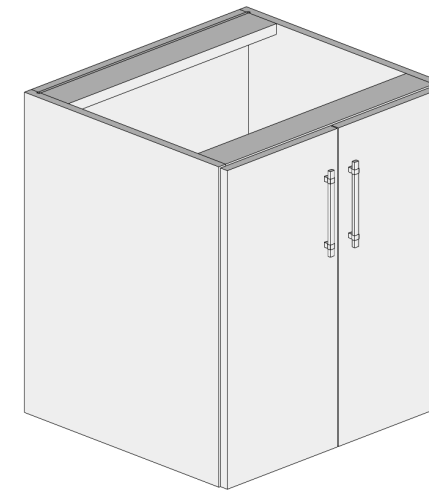

VANITY

Vanity Hanging Butt Full Height Door Cabinet

DIMENSIONS

SKU	WIDTH	HEIGHT	DEPTH
VHB24FHB	24	22	21
VHB27FH	27	22	21
VHB30FH	30	22	21
VHB33FH	33	22	21
VHB36FH	36	22	21
VHB39FH	39	22	21

Notes: