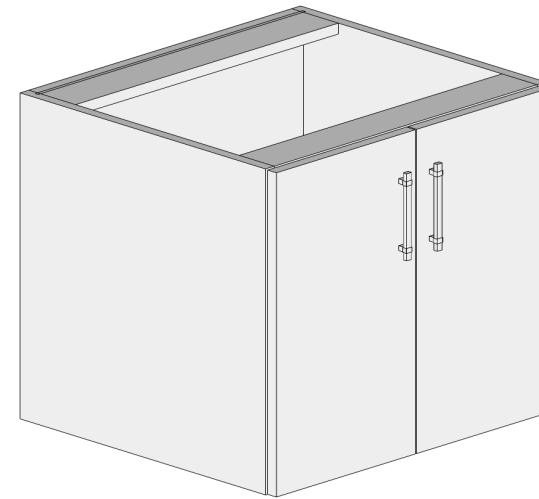

Notes:

VANITY-BEVEL

Vanity Hanging Sink Full Height Single Door Bevel Cabinet

DIMENSIONS

SKU	WIDTH	HEIGHT	DEPTH
VHSB24FH-BV	24	22	21

Notes:

VANITY-BEVEL

Vanity Hanging Sink Full Height Butt Door Bevel Cabinet