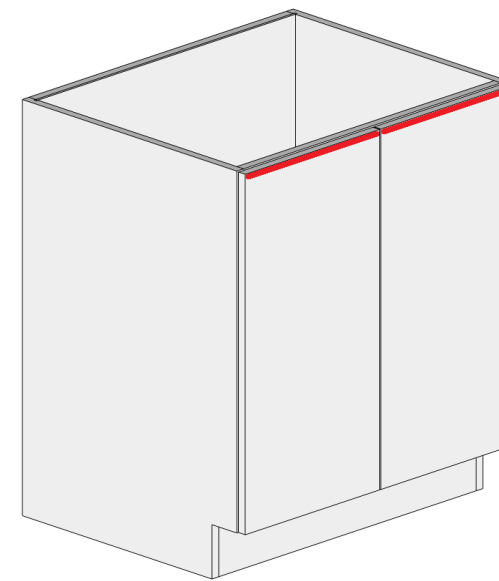

Notes:

BASE-GOLA

Sink Base Full Height Single Door Gola Cabinet

DIMENSIONS

SKU	WIDTH	HEIGHT	DEPTH
SBFH24-GL	24	34.5	24

Notes:

BASE-GOLA

Sink Base Full Height Butt Door Gola Cabinet