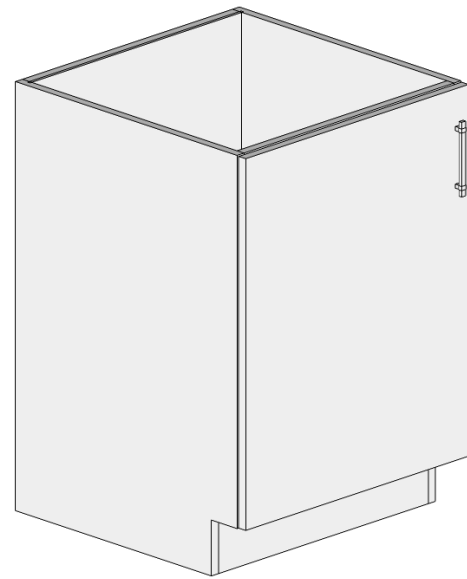

VANITY-BEVEL

Vanity Sink Base Full Height Single Door Bevel Cabinet

DIMENSIONS

SKU	WIDTH	HEIGHT	DEPTH
VSB24FH-BV	24	34.5	21

Notes: