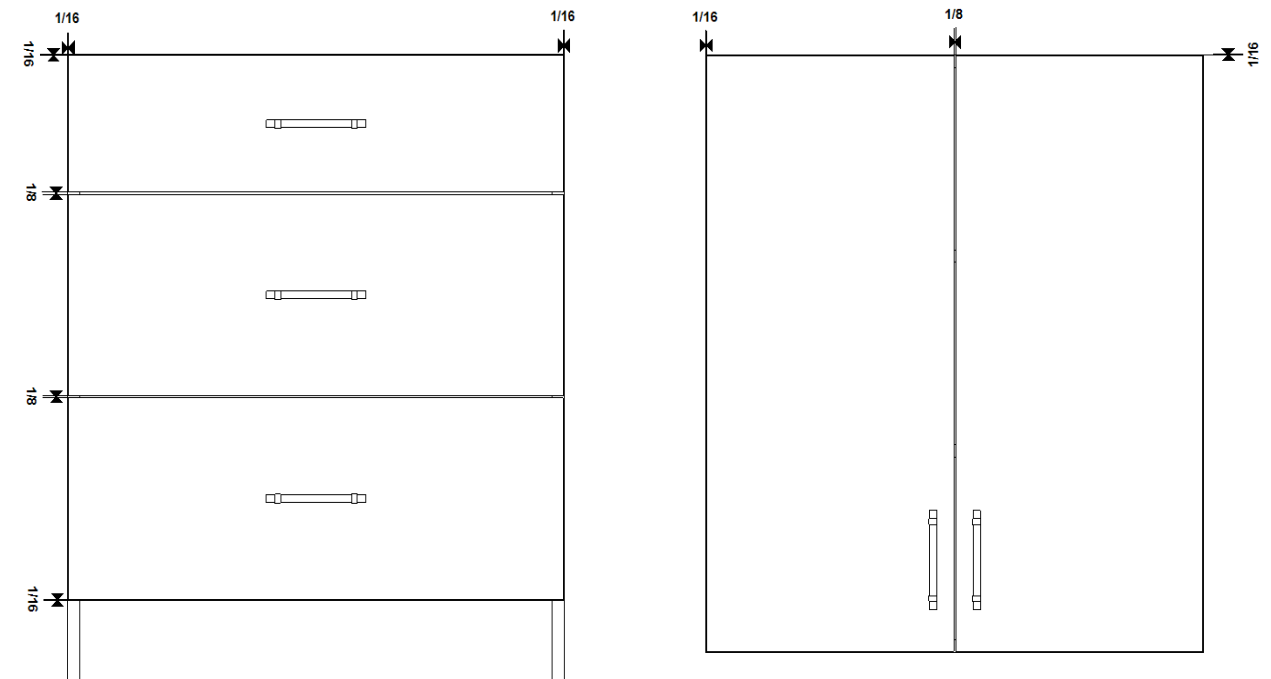

SHELF QUANTITIES

Cabinet Shelf Quantities

Base Cabinets

- Base= 1 shelf
- Base Full Height= 1 shelf
- Blind Corner= 1 shelf
- BER Corner= 1 shelf

Wall Cabinets

- Wall 12" - 18" high= no shelf
- Wall 21" - 36" high= 2 shelves
- Wall 36+" - 54" high= 3 shelves
- Wall 54+" = 4 shelves

Tall Cabinets

- Tall Pantry 84" high= 4 shelves
- Tall Pantry 96" high= 5 shelves
- Tall Pantry 108" high= 6 shelves
- Tall Oven 84" high= no shelves
- Tall Oven 96" high= 1 shelf
- Tall Oven 108" high= 2 shelves

REVEALS

Roomaven cabinetry is engineered with a minimalist aesthetic and precision-tight reveals to achieve a seamless, contemporary appearance. Standard reveals are nominally 1/16" (.0625") on all sides and nominally 1/8" (.125") at paired door and drawer gaps.

These reveal dimensions represent design intent and may vary slightly based on installation conditions and material characteristics.

To maintain these precise tolerances, all doors and drawers must be properly adjusted after installation. **Final alignment is the responsibility of the customer and/or the cabinet installer.**

Cabinetry must be installed level and plumb. Improper installation may cause racking or twisting of the cabinet box, which can negatively impact reveals, alignment, and overall door and drawer performance.

Due to the natural characteristics of wood—including expansion and contraction resulting from environmental conditions—a variance tolerance of $\pm 1/16"$ (.0625") should be expected on doors, drawer fronts, panels, and fillers. Variations within this range are considered normal and do not constitute a manufacturing defect.