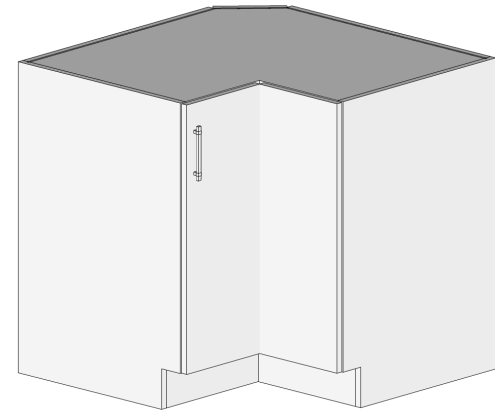

BASE

Base Easy Reach Corner Cabinet

DIMENSIONS

SKU	WIDTH	HEIGHT	DEPTH
BER33	33	34.5	33
BER36	36	34.5	36