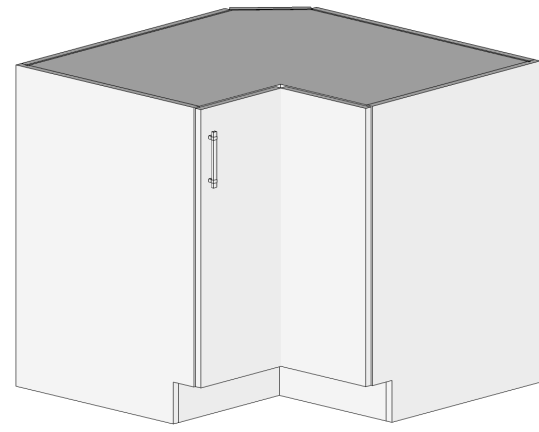

BASE-BEVEL

Base Easy Reach Corner Bevel Cabinet

DIMENSIONS

SKU	WIDTH	HEIGHT	DEPTH
BER33-BV	33	34.5	33
BER36-BV	36	34.5	36

Notes: