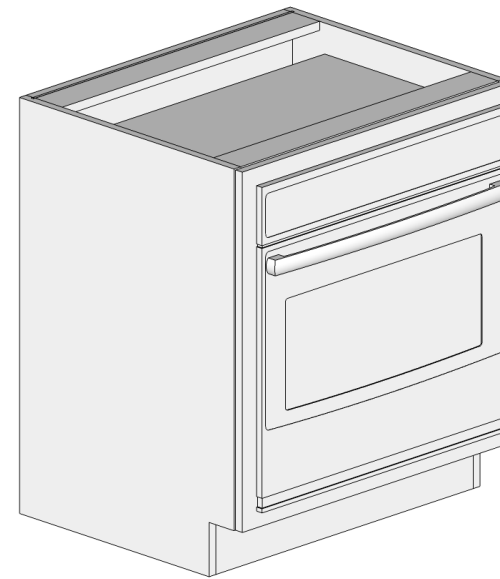

BASE

Base Microwave Cabinet

DIMENSIONS

SKU	WIDTH	HEIGHT	DEPTH
BMO24	24	34.5	24
BMO30	30	34.5	24

Notes:

BASE

Base Oven Cabinet

DIMENSIONS