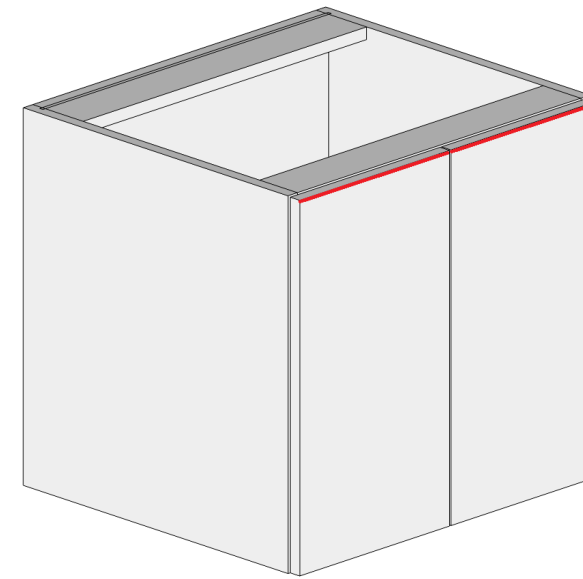

VANITY-GOLA

Vanity Hanging Butt Full Height Door Gola Cabinet

DIMENSIONS

SKU	WIDTH	HEIGHT	DEPTH
VHB24FHB-GL	24	22	21
VHB27FH-GL	27	22	21
VHB30FH-GL	30	22	21
VHB33FH-GL	33	22	21
VHB36FH-GL	36	22	21
VHB39FH-GL	39	22	21

Notes: