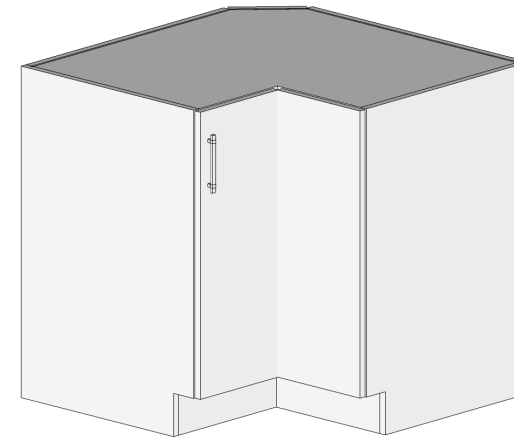

DIMENSIONS

SKU	WIDTH	HEIGHT	DEPTH
BER33	33	34.5	33
BER36	36	34.5	36

Notes:

BASE

Lazy Susan Corner Cabinet

DIMENSIONS

SKU	WIDTH	HEIGHT	DEPTH
LSB33	33	34.5	33
LSB36	36	34.5	36

Notes: