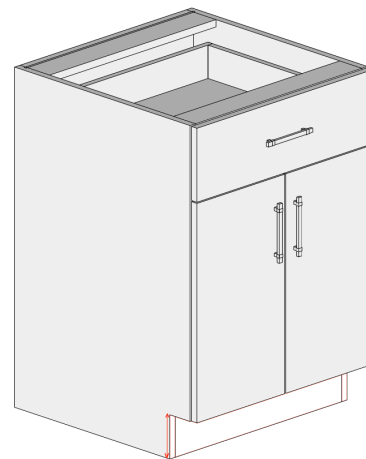

Adjust Toe Kick Height

The Adjust Toe Kick Height modification allows the base cabinet's toe kick dimension to be customized to meet specific design or installation requirements. This is commonly used to align with varying floor conditions, achieve a desired finished height, or accommodate accessibility considerations. Adjustments are engineered to maintain cabinet stability and proper proportions while ensuring a clean, consistent appearance across the installation.