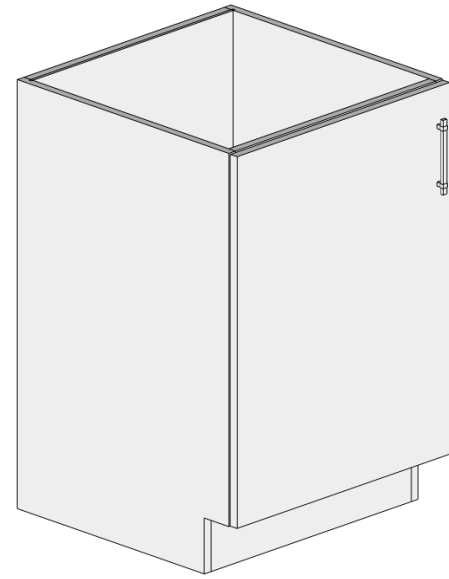

### DIMENSIONS

SKU	WIDTH	HEIGHT	DEPTH
TOC1210824	15	108	25
TOC1510824	15	108	25
TOC1810824	18	108	25
TOC2410824	24	108	25
TOC3010824	30	108	25
TOC3610824	36	108	25

Notes:

**VANITY  
CABINETS**

VANITY

Vanity Sink Base Full Height Single Door Cabinet