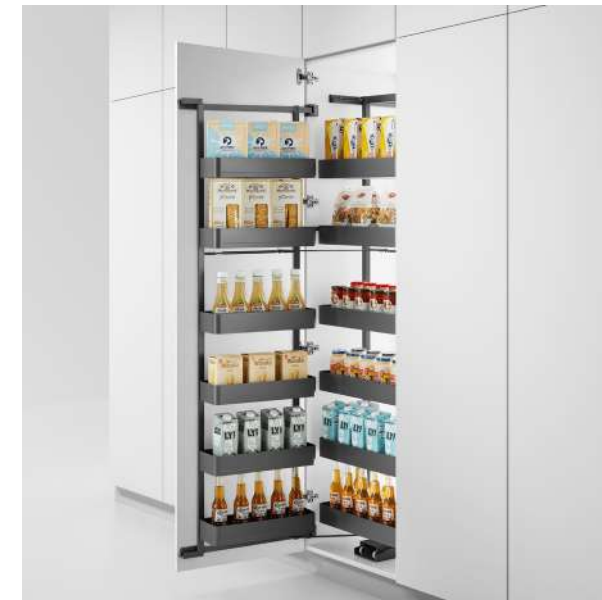

FUNCTIONAL ACCESSORIES

Door Swing Out Pantry Organizer

DIMENSIONS

SKU	WIDTH	HEIGHT	DEPTH
ACC-DSOPO-18			
ACC-DSOPO-24			

Notes: