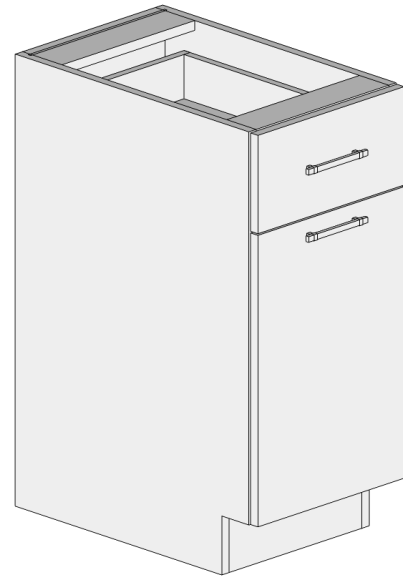

BASE

Base Waste Basket Cabinet

DIMENSIONS

SKU	WIDTH	HEIGHT	DEPTH
BWB15	15	34.5	24
BWB18	18	34.5	24
BWB21	21	34.5	24

Notes: