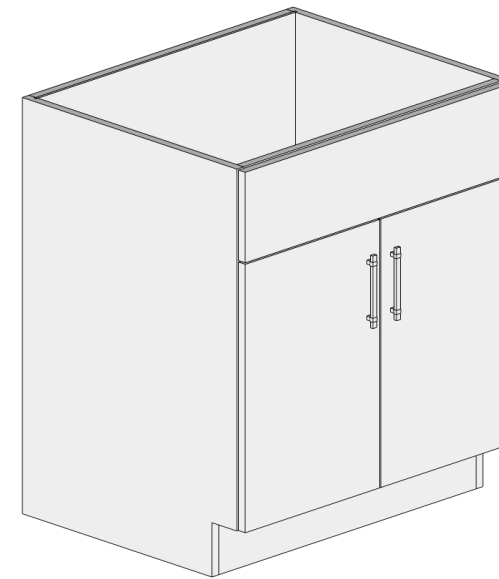

BASE-BEVEL

Sink Base Butt Door Bevel Cabinet

DIMENSIONS

SKU	WIDTH	HEIGHT	DEPTH
SB24B-BV	24	34.5	24
SB30-BV	30	34.5	24
SB33-BV	33	34.5	24
SB36-BV	36	34.5	24
SB42-BV	42	34.5	24
SB48-BV	48	34.5	24

Notes: