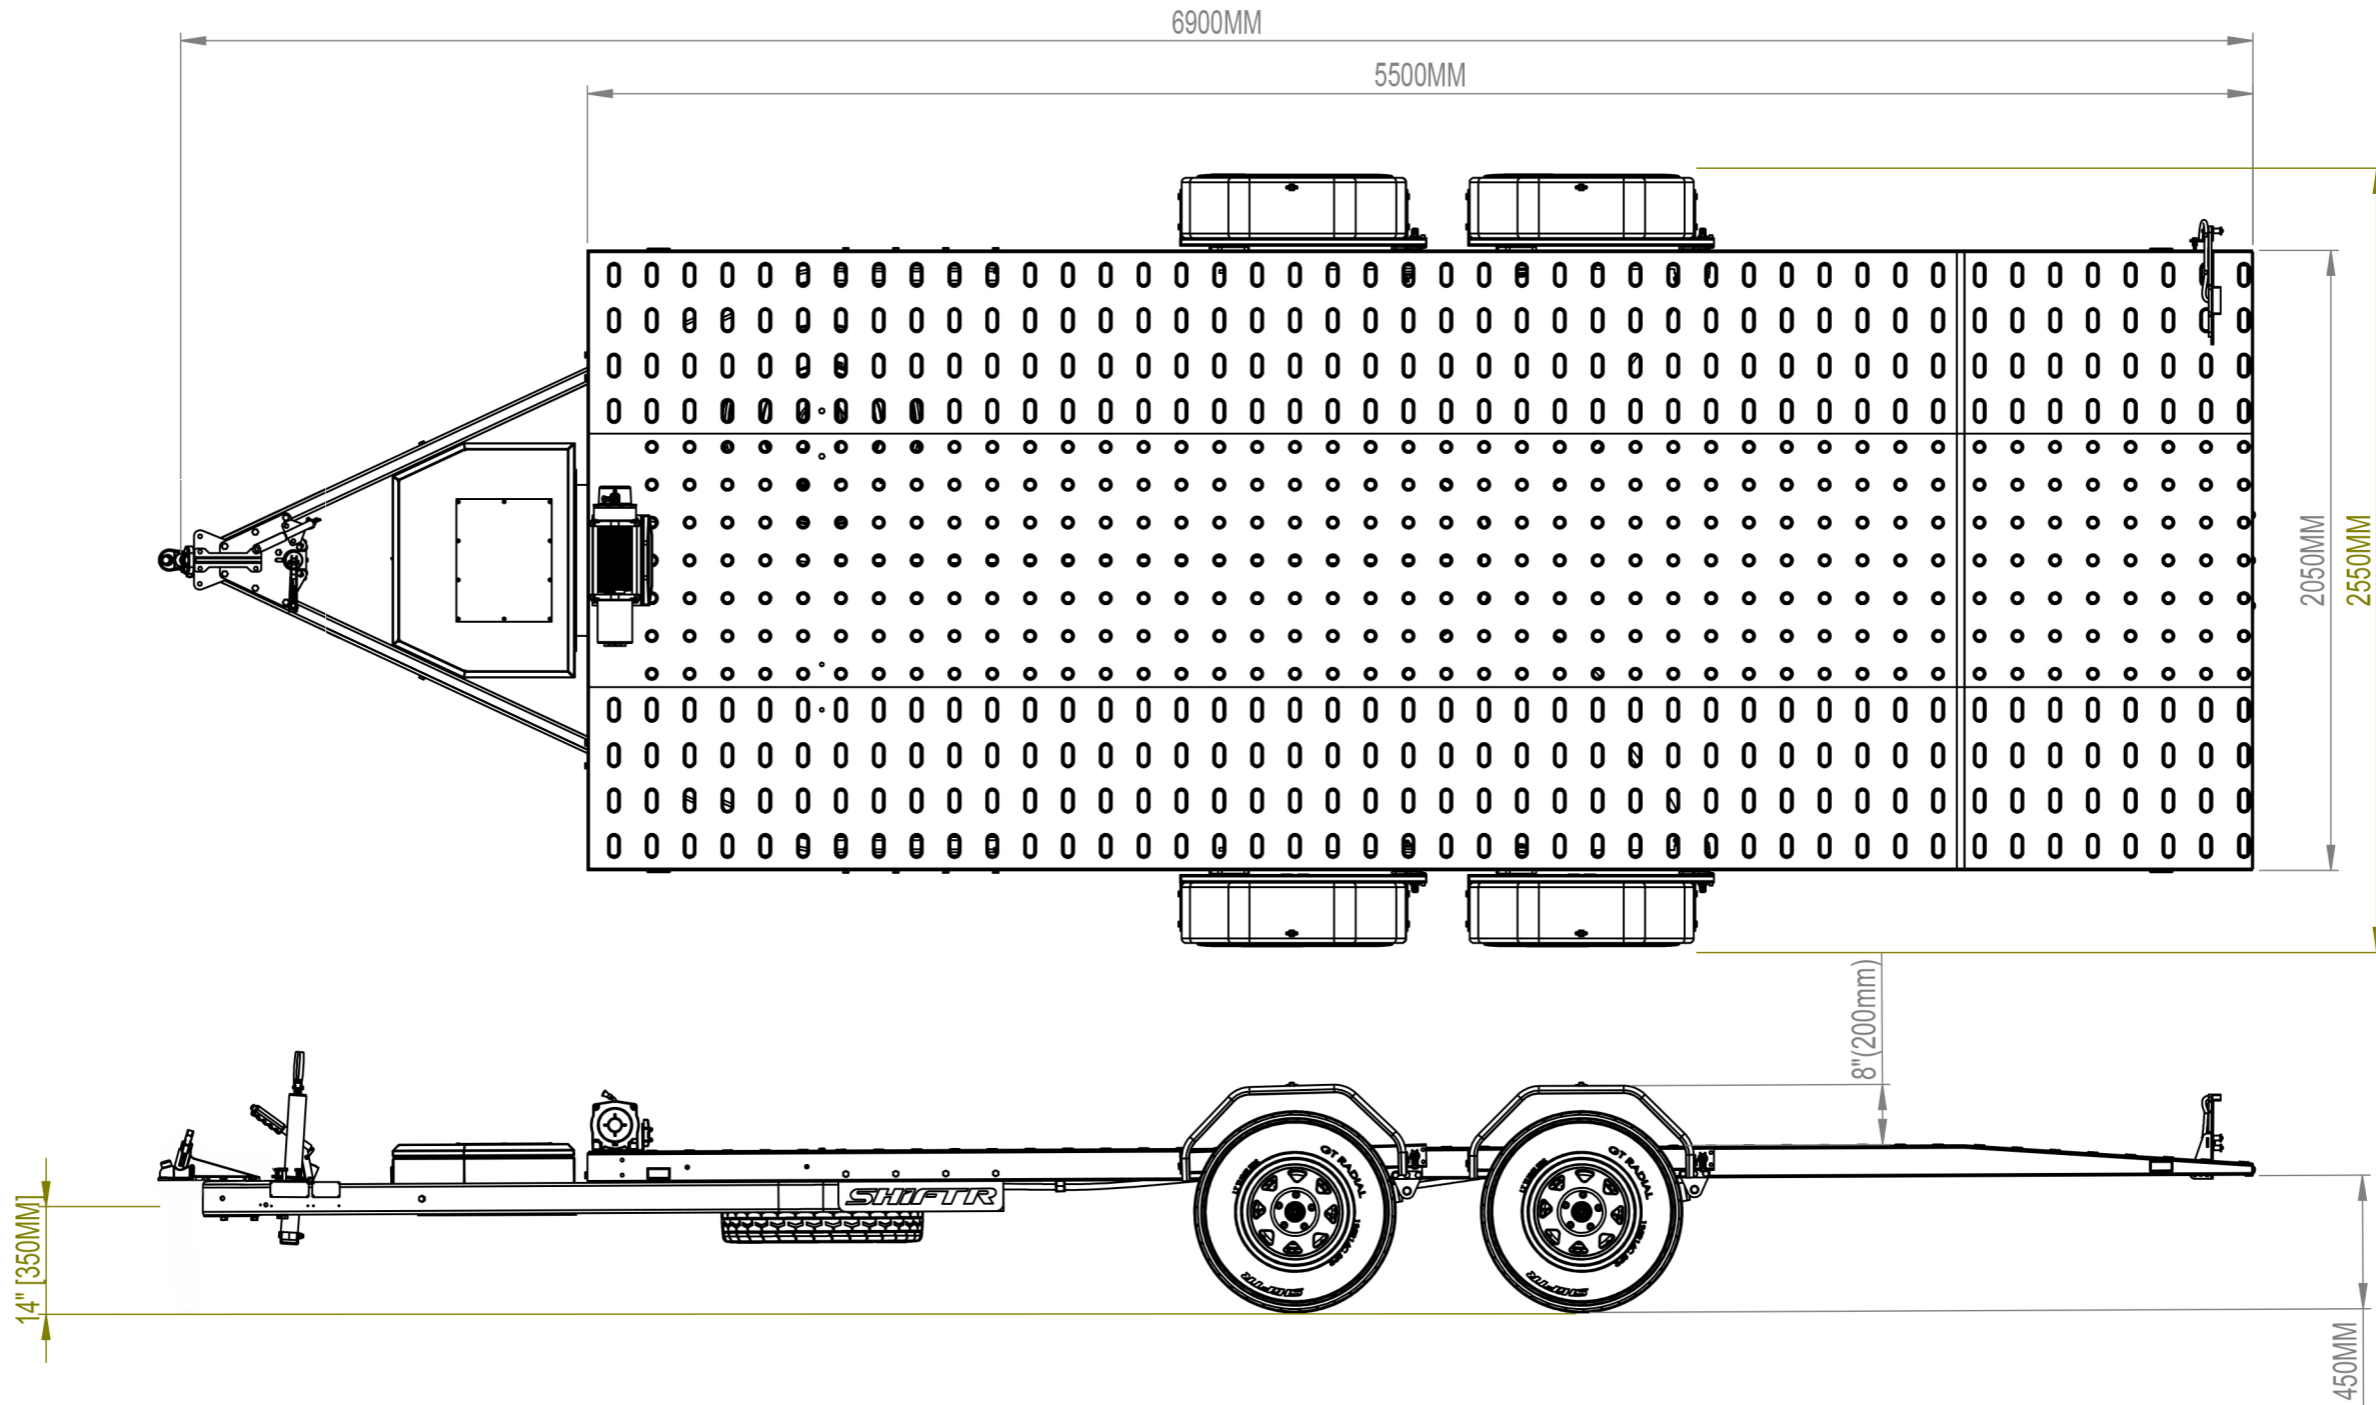

• DIMENSIONS IN MM UNLESS OTHERWISE STATED
 • OPTIONAL ACCESSORIES MIGHT BE SHOWN ON THE DRAWING

	GVM: NZ/AU: 3500KG		MODEL 55205-SF8		
	TYRE SIZE: 195R14 8PR		DIMENSIONS DECK = 5500MM X 2050MM		
COPYRIGHT FUTURA TRAILERS LIMITED					
NOT TO BE COPIED OR REPRODUCED WITHOUT WRITTEN CONSENT OF FUTURA TRAILERS LTD		DATE DRAWN:	JUNE 2025	DRAWING NO: SHIFTR TRAILER	SHEET 1 OF 1