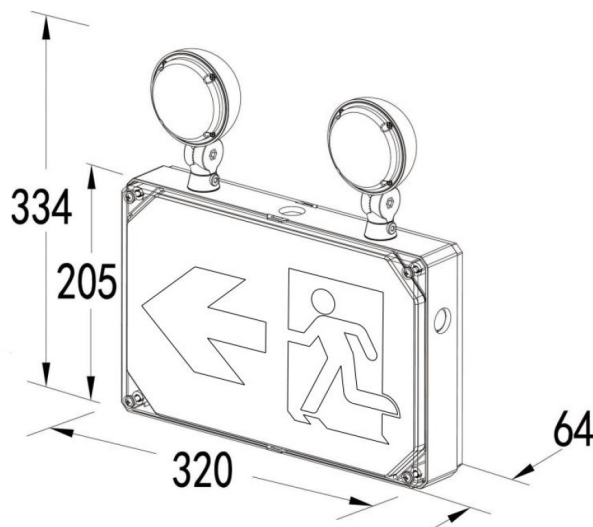

# SD-7125

WATERPROOF RUNNING MAN SIGN  
LED LIGHT

### BENEFITS

- Universal field-selectable single-/double-face
- Wall, end and ceiling mounting
- Suitable for Wet Locations
- CSA C22.2 No. 141-15 Performance Certified

### SPECIFICATIONS

- Illumination: Long-life, high-intensity LEDs
- Lamps: 2 x 1.4W SMD LED total 2.8W
- Housing: Thermoplastic + PC diffuser
- Single or double face available
- UL-94-V0 flame-retardant, fire-resistant
- Legend: Fully illuminated 6 in characters
- Input Voltage: 120-347VAC 60Hz
- Input Rating: 3.5W, 37mA
- Battery: Maintenance-free 3.6V Ni-MH battery
- Operating Temperature: -20°C to 40°C (-4°F to 104°F)
- Charging time: 24 hours
- Discharge time: 120 minutes
- Finish: White
- Dimension: 320\*334\*64 mm (12.6 x 13.2 x 2.5 in)
- Certifications:
  - » UL 924 Listed for Wet Locations
  - » Meets NFPA 101 Life Safety Code, NEC, OSHA
  - » CSA C22.2 No. 141-15 performance certified