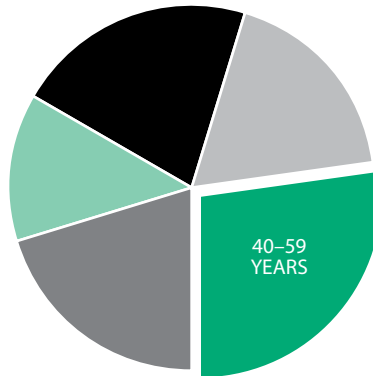

Strathpine Centre is located in the thriving Moreton Bay region & just 23km from the Brisbane CBD; strategically positioned to cater to a diverse population of predominantly families.

A vibrant hub for family friendly convenience, entertaining and dining with a 350-seat food court, entertainment precinct on level 1, plus all three major supermarkets, Big W, Target & 130+ specialty stores.

AGE PROFILE

0-14 YEARS	21%
15-24 YEARS	13%
25-39 YEARS	20%
40-59 YEARS	27%
60+ YEARS	18%

KEY FEATURES

139

NUMBER OF RETAILERS

267m

TOTAL ANNUAL SALES (\$)

44,215