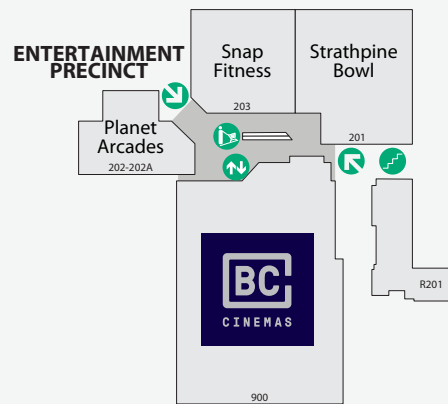

WHITE AND BLUE COLLAR FAMILIES

MARKET

179,200

TRADE AREA POPULATION

mycar
Tyre & Auto

GROUND LEVEL

- | | | |
|---------------------|-------------------|---------------------------|
| Entry/Exit | Centre Management | Taxi Rank |
| Disabled Toilets | Lift | Bus Interchange |
| Male/Female Toilets | Travelator | Train Station |
| Parents Room | Escalator | PO Boxes / Parcel Lockers |
| First Aid | Steps | Playground |
| Concierge | Ramp Access | Phone |
| Digital Directories | ATM | |