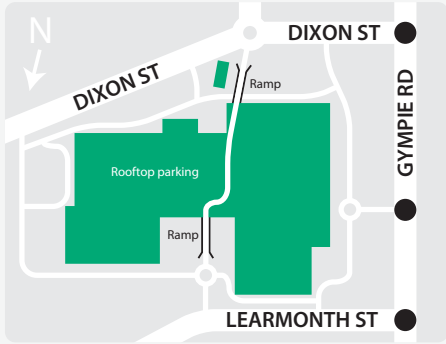

Strathpine Centre is located in the thriving Moreton Bay region & just 23km from the Brisbane CBD; strategically positioned to cater to a diverse population of predominantly families.

A vibrant hub for family friendly convenience, entertaining and dining with a 350-seat food court, entertainment precinct on level 1, plus all three major supermarkets, Big W, Target & 130+ specialty stores.

GROSS LEASABLE AREA (M2)

2,700

CAR PARKS
617 ARE UNDERCOVER

5.2m

ANNUAL CUSTOMER VISITS

MAJORS

- Big W
- Target
- ALDI
- Coles
- Woolworths

DEMOGRAPHICS

WHITE AND BLUE COLLAR FAMILIES

MARKET

179,200

TRADE AREA POPULATION

mycar
Tyre & Auto

GROUND LEVEL

- | | | |
|---------------------|-------------------|---------------------------|
| Entry/Exit | Centre Management | Taxi Rank |
| Disabled Toilets | Lift | Bus Interchange |
| Male/Female Toilets | Travelator | Train Station |
| Parents Room | Escalator | PO Boxes / Parcel Lockers |
| First Aid | Steps | Playground |
| Concierge | Ramp Access | Phone |
| Digital Directories | ATM | |