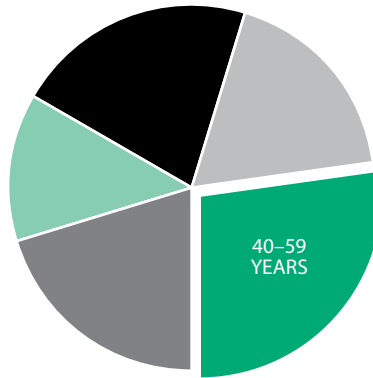

Strathpine Centre is located in the thriving Moreton Bay region & just 23km from the Brisbane CBD; strategically positioned to cater to a diverse population of predominantly families.

A vibrant hub for family friendly convenience, entertaining and dining with a 350-seat food court, entertainment precinct on level 1, plus all three major supermarkets, Big W, Target & 130+ specialty stores.

AGE PROFILE

0-14 YEARS	21%
15-24 YEARS	13%
25-39 YEARS	20%
40-59 YEARS	27%
60+ YEARS	18%

KEY FEATURES

139

NUMBER OF RETAILERS

268m

TOTAL ANNUAL SALES (\$)

44,184