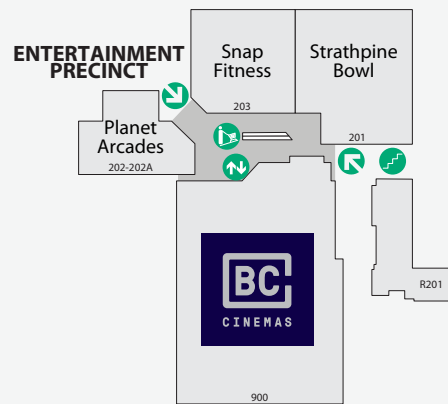

LEVEL 1

STORE	LOCATION	STORE	LOCATION	STORE	LOCATION
MAJOR STORES		SHOP NO LEVEL			
ALDI	122	G	Burrito Bar	R103	G
Big W	38	G	Carve It Up	92	G
Coles	127	G	Chinese Grace Delights	99	G
Target	141	G	Eko Japanese	98	G
Woolworths	43	G	EzyKandy	6	G
BANKS, CREDIT UNIONS & ATMS				ELECTRICAL & RETAIL	
ANZ Bank + ATM	105	G	Grande Bakery	19	G
ATMX		G	Indian Dhaba	95A	G
Commonwealth Bank + ATM	145-146	G	KFC	94	G
National Australia Bank + ATM	147A	G	Kickin' Inn	R102	G
Westpac Bank + ATM	143-144	G	Molly's Corner Café	142	G
BOOKS & NEWSAGENTS				JEWELLERY	
Nextra	36-37	G	Muffin Break	K10-12	G
QBD Books	50-51	G	Origin Kebabs	95	G
CAR				LIQUOR	
MyCar Tyre & Auto	PI	G	Rashays	R101	G
Star Car Wash	CW2	B	Sharetea	K19	G
CUSTOMER SERVICE				MEDICAL & DENTAL	
Centre Management	CM	G	Shingle Inn	33	G
Concierge Desk	i	G	Soul Origin	K20	G
ENTERTAINMENT				FOOD - FRESH & GENERAL	
BCC Cinemas	900	1	Subway	93	G
Catch Wonderland	100	G	Sushi Ace	K9	G
Planet Arcades	202-202A	1	Sushi Dream	K31	G
Strathpine Bowl	201	1	Sushi Hub	91	G
DISCOUNT VARIETY				MOBILE PHONES & TECHNOLOGY	
Bargain Plus	63-64	G	Sweet Republik	R103	G
Price Busters	22	G	The Coffee Club	K28	G
FASHION ACCESSORIES & HANDBAGS				EYEWEAR & OPTICAL	
Lovisa	74	G	Uno Caffe & Pizzeria	120	G
Strandbags	18	G	FOOD - FRESH & GENERAL		
FASHION - MEN'S				OPSM	
Connor	11-12	G	Strathpine Fresh Bake	125	G
Lowes	9B	G	Strathpine Fruit Barn	117-118	G
FASHION - MIXED				Oscar Wylee	
Best & Less	76	G	FOOTWEAR		
Cotton On Mega	147	G	Spendless Shoes	16	G
Factorie	82	G	Williams	7-8	G
Just Jeans	77-78	G	HAIR, NAILS & BEAUTY		
Surf Dive 'N Ski	9A	G	Beauty Stop	85	G
FASHION - WOMEN'S				Chi Link Massage	
Bras N Things	88	G	Chi Link Massage	113	G
Christina's	13	G	D-Lux Beauty Nails	48	G
La Moda Boutique	87	G	Gold Class Nails + Head Spa	114	G
Pink Lotus	80	G	Grace Beauty & Threading	25	G
Suzanne Grae	52-53	G	Happy Feet Steam Massage	81	G
FOOD - DINE IN & TAKEAWAY				Just Cuts	
Boost Juice	K14	G	Just Cuts	79	G
Brizstar	119	G	Katrina's Beauty Works	71	G
Brooklyn Donuts	K18	G	King Scissors Barber	2	G
				PHARMACY	
				Direct Chemist Outlet	
				Priceline Pharmacy	
				Wholelife Pharmacy & Healthfoods	
				SERVICES & COMMUNITY	
				APM Employment Services	
				Australia Post	
				Mister Minit	
				QTax	
				Unicorn Piercing Professionals	
				TOYS & GAMES	
				EB Games	
				Now Trending	
				TRAVEL	
				Flight Centre	
				Helloworld Travel	
				Travelex	