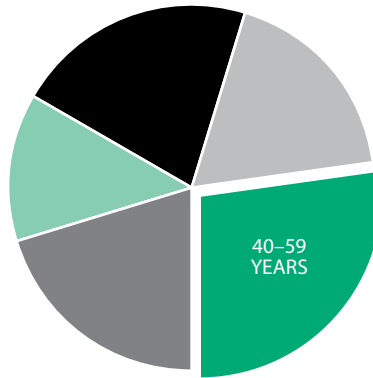

Strathpine Centre is located in the thriving Moreton Bay region & just 23km from the Brisbane CBD; strategically positioned to cater to a diverse population of predominantly families.

A vibrant hub for family friendly convenience, entertaining and dining with a 350-seat food court, entertainment precinct on level 1, plus all three major supermarkets, Big W, Target & 130+ specialty stores.

AGE PROFILE

0-14 YEARS	21%
15-24 YEARS	13%
25-39 YEARS	20%
40-59 YEARS	27%
60+ YEARS	18%

KEY FEATURES

139

NUMBER OF RETAILERS

270m

TOTAL ANNUAL SALES (\$)

43,895