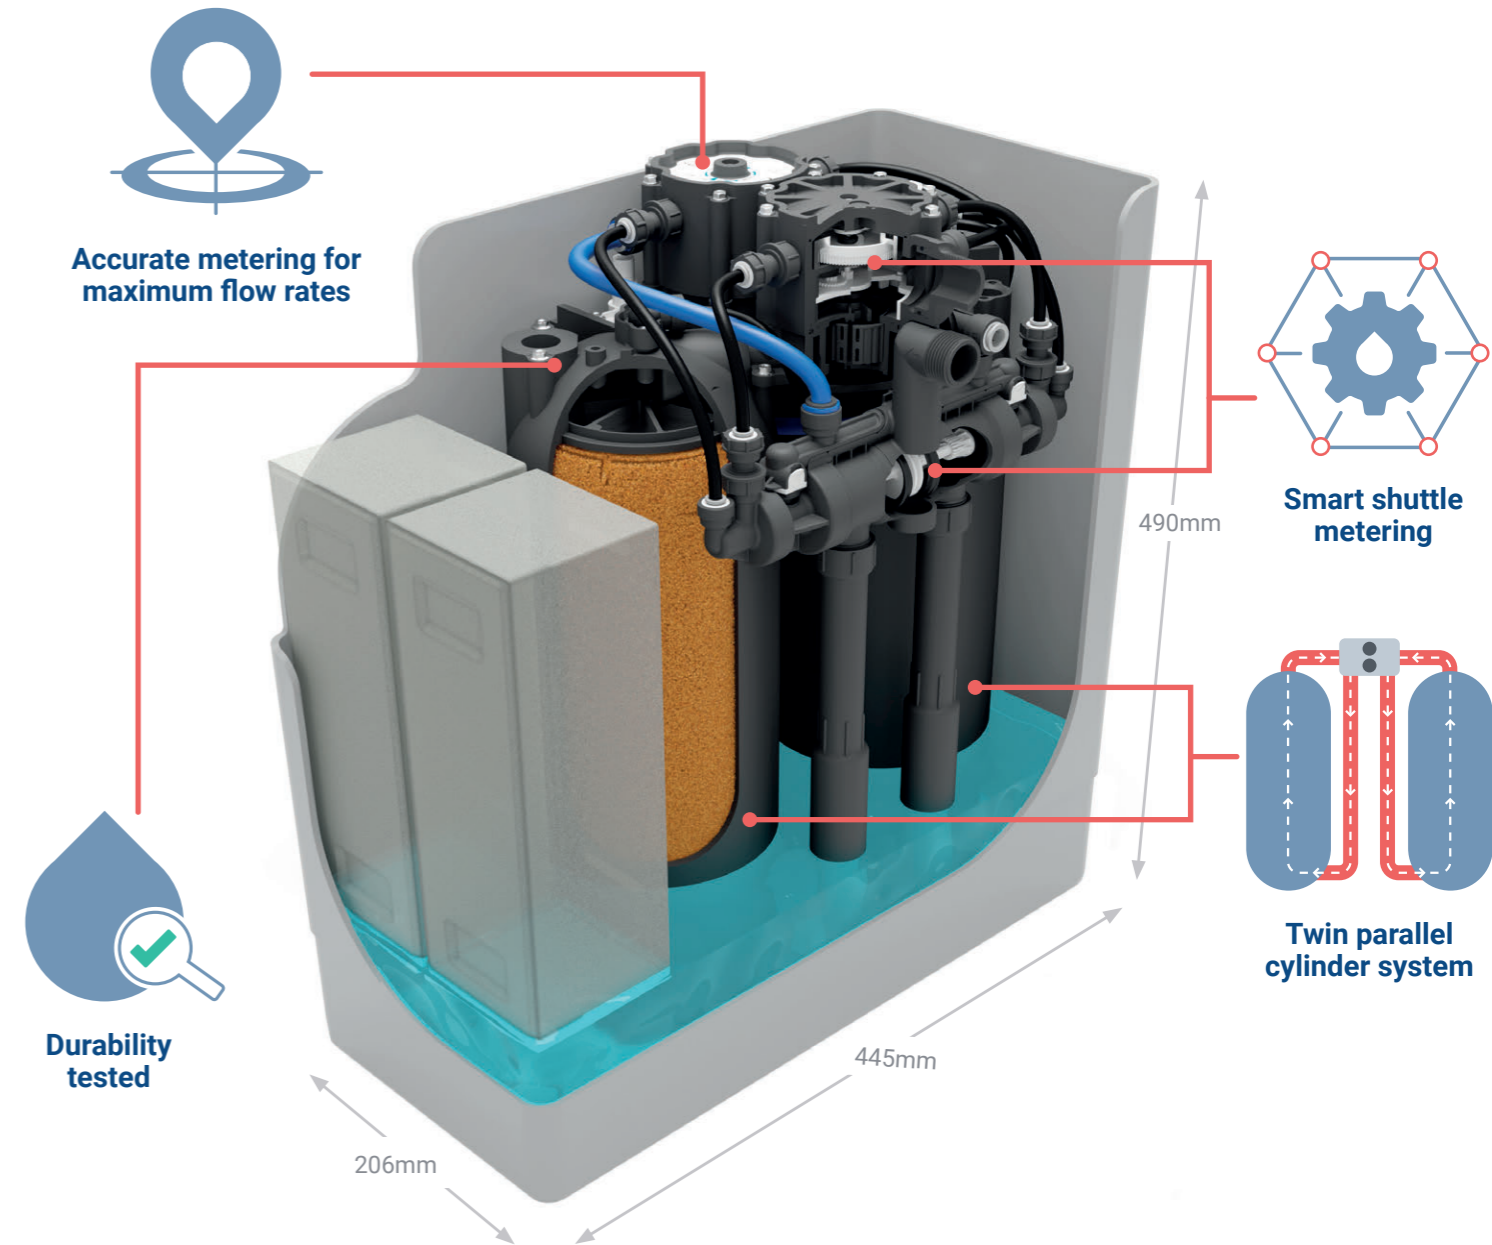

How does a water softener work?

It is a simple process that works through ion exchange. Both cylinders are filled with tiny beads that trap the calcium and magnesium hardness minerals allowing softened water to enter your home.

What is a Minimax M3 Water Softener and why is it so special?

The Minimax M3 is the 4th generation in water softener design. Its advanced twin cylinder system is extremely efficient and means you will have softened water 24 hours a day, 7 days a week. It conveniently runs on block salt, which is easier to handle, store and load compared to tablet salt. It's compact and fits under your kitchen sink.

Small and compact

The Minimax M3 is designed to be fitted under the kitchen sink. Allowing 100% softened water without compromising space.

High flow rates

The Minimax M3 is designed for all homes and works with all types of plumbing systems. With a flow rate of 51 litres per minute (with minimal pressure loss), this is the water softener for you and your home.

Durability tested

Built for maximum durability. Robustly tested for total reliability exceeding UK standards.

Twin parallel cylinder system

The twin cylinder allows for softened water 24 hours a day with more than enough capacity to supply softened water to a large family. Our parallel system ensures water is fresh for you and your family.