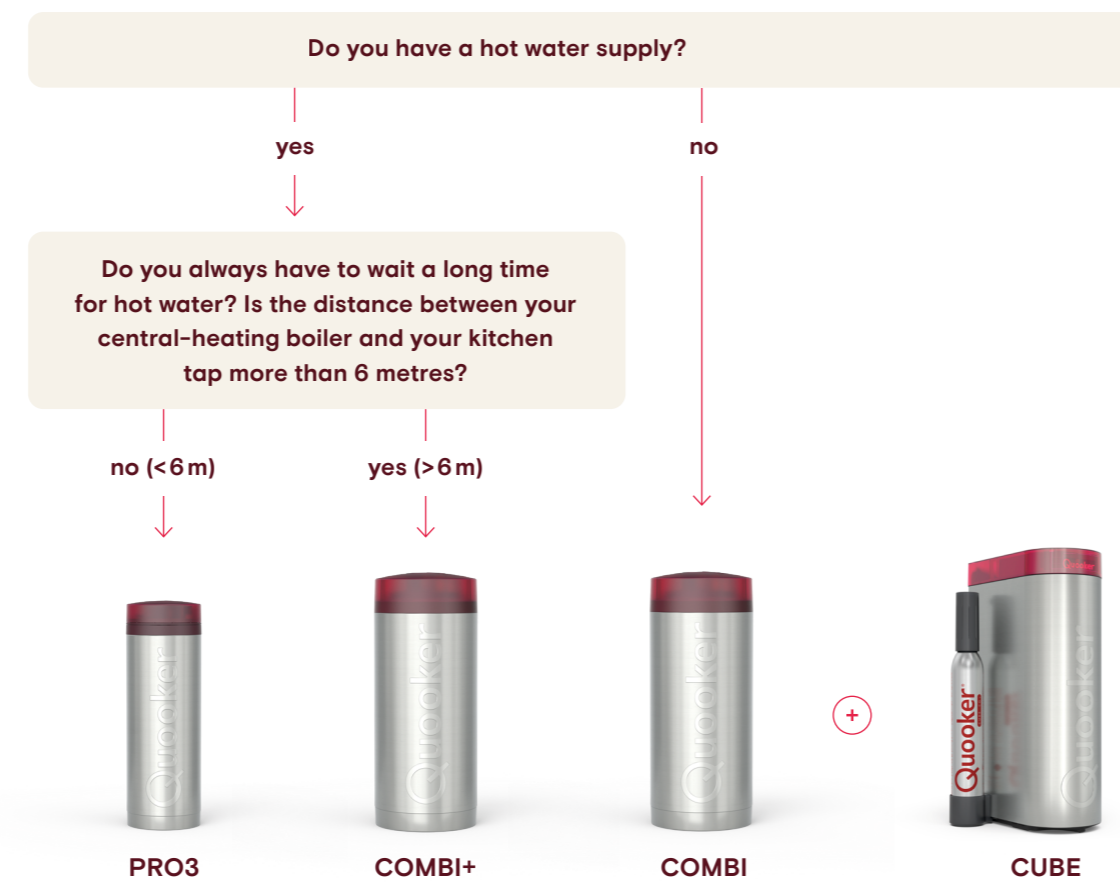

## Configure your Quooker system

A Quooker system is made up of a tap on the work surface and a **tank** in the cupboard underneath. There are three different tanks. Do you also want chilled and sparkling water? If so, combine your Quooker with a **CUBE**.

### Step 1: Choose the tap