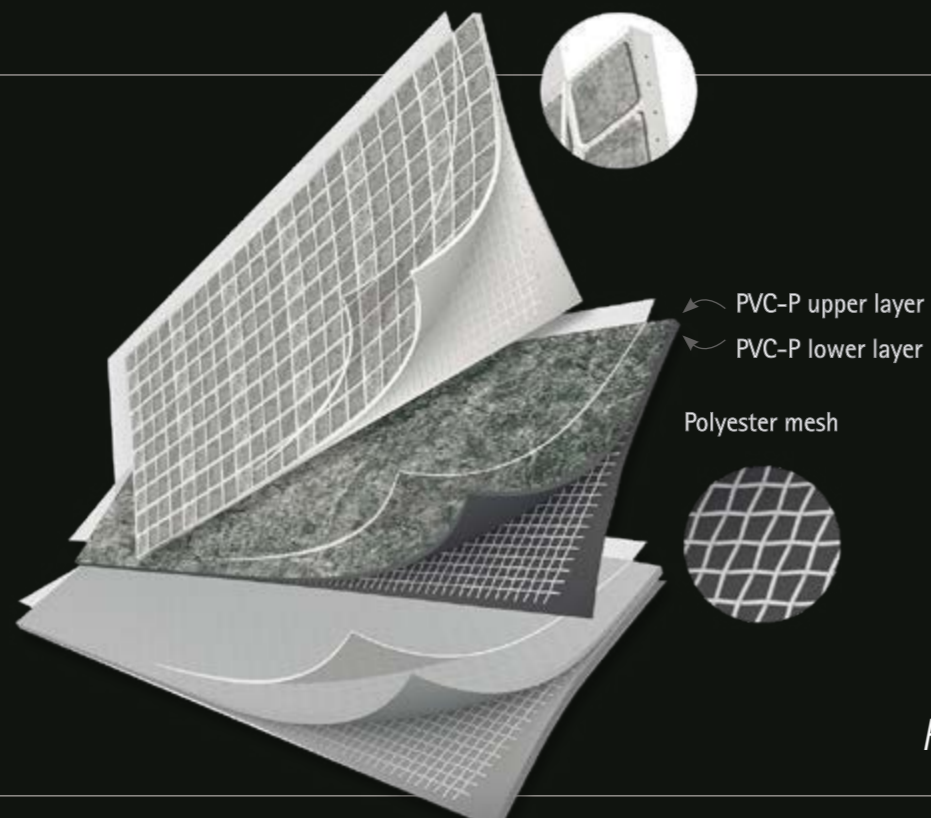

DESIGN AND FUNCTIONALITY

Combines design and function to create an aesthetically pleasing solution with high-performance features.

MINIMAL WASTE

Our membrane production process minimizes plastic waste by recycling materials directly into our other manufacturing processes.

04

How does it work?

RENOLIT ALKORLAN DECKING is a flexible, reinforced PVC membrane, specifically designed for decking areas around pools, splash pads, locking rooms and shower areas.

Suitable for both interior and exterior applications, this product can be used both for new construction as well as for renovation. The product can be installed on any surface including concrete, tile and wood.

Installed with thermofusion welding, it guarantees a completely watertight, waterproof surface solution that is easy and fast to install compared to other decking options. The final result is a watertight surface that is easy to maintain and aesthetically pleasing.