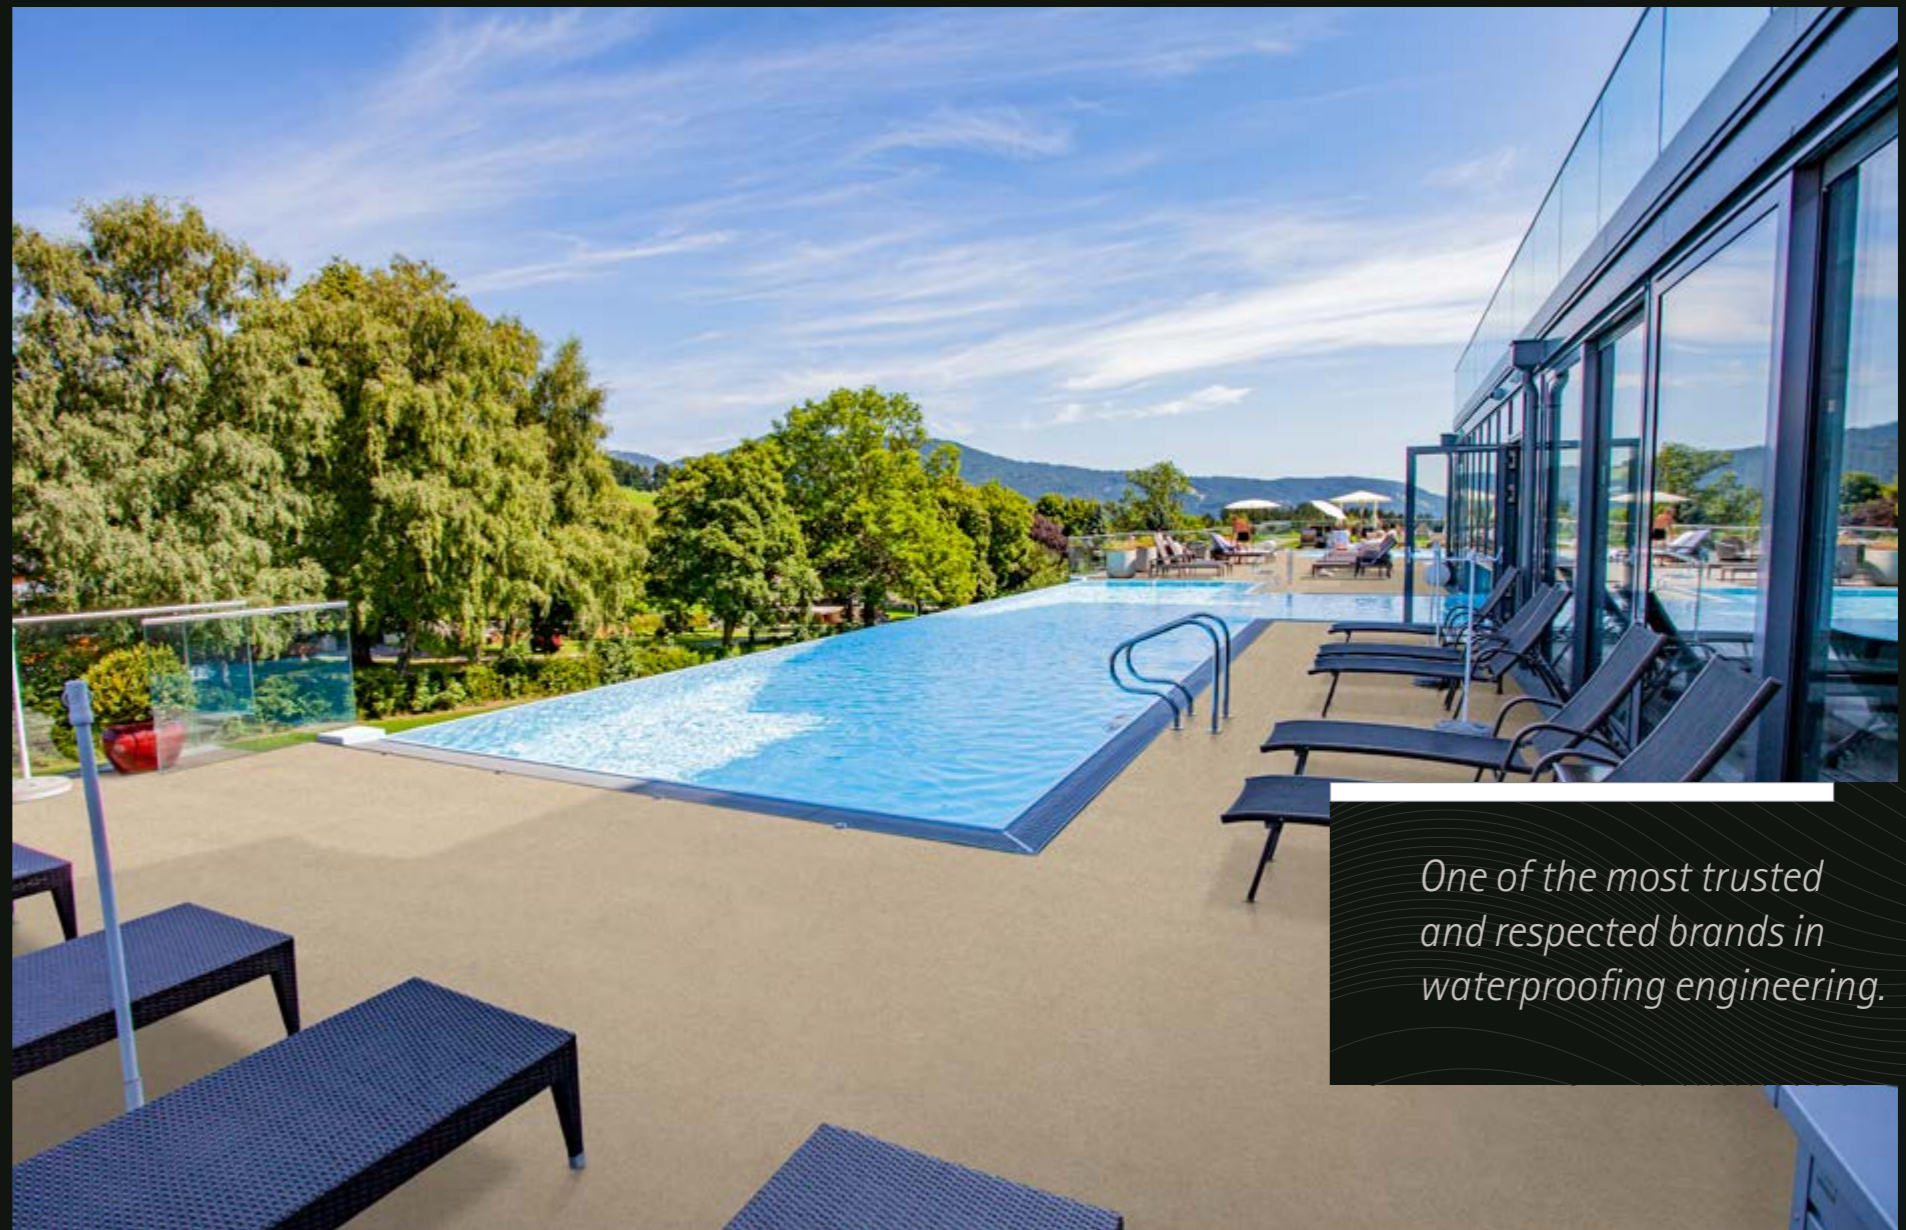

01

A solid brand you can trust

RENOLIT SE is a German company and a leading manufacturer of high-performance PVC products for a wide-range of industries. Founded in 1946, the company has expanded globally and today has operations in more than 30 countries.

RENOLIT ALKORPLAN is the company's division that designs and produces specialty PVC membranes for waterproofing swimming pools, decks and surrounding areas.

With more than 35 years of market experience, RENOLIT ALKORPLAN is one of the most internationally trusted and respected brands in waterproofing engineering with proven product installations throughout the world.

RENOLIT ALKORPLAN is a brand you can trust that provides high-quality, durable and proven solutions for your aquatic needs.

One of the most trusted and respected brands in waterproofing engineering.