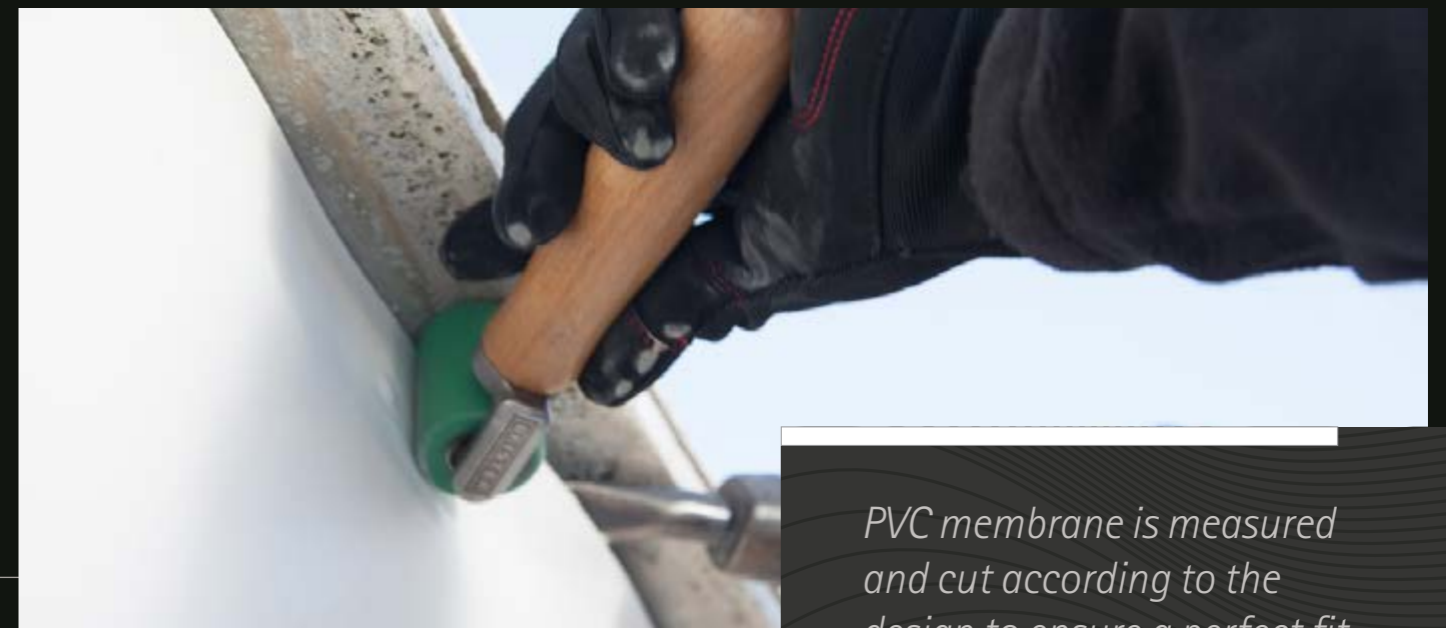

06

How to install?

As with any decking installation, preparation of the surface is the first step in the installation process. Once the surface has been cleaned and leveled, a series of special strips are measured, cut and welded to the deck surface. A special adhesive is then applied, onto which the welding strips will be pressed and adhered.

Once the welding strips are in place, the PVC membrane material is then measured

and cut to ensure a perfect, custom fit. The PVC membrane is then welded together directly onto the welding strips to obtain a totally watertight surface. A final cleaning is performed and then the deck is ready for use! No more having to wait for long drying or curing times that are typical of other decking treatments.

Please consult the installation manual for more detailed information.

PVC membrane is measured and cut according to the design to ensure a perfect fit.