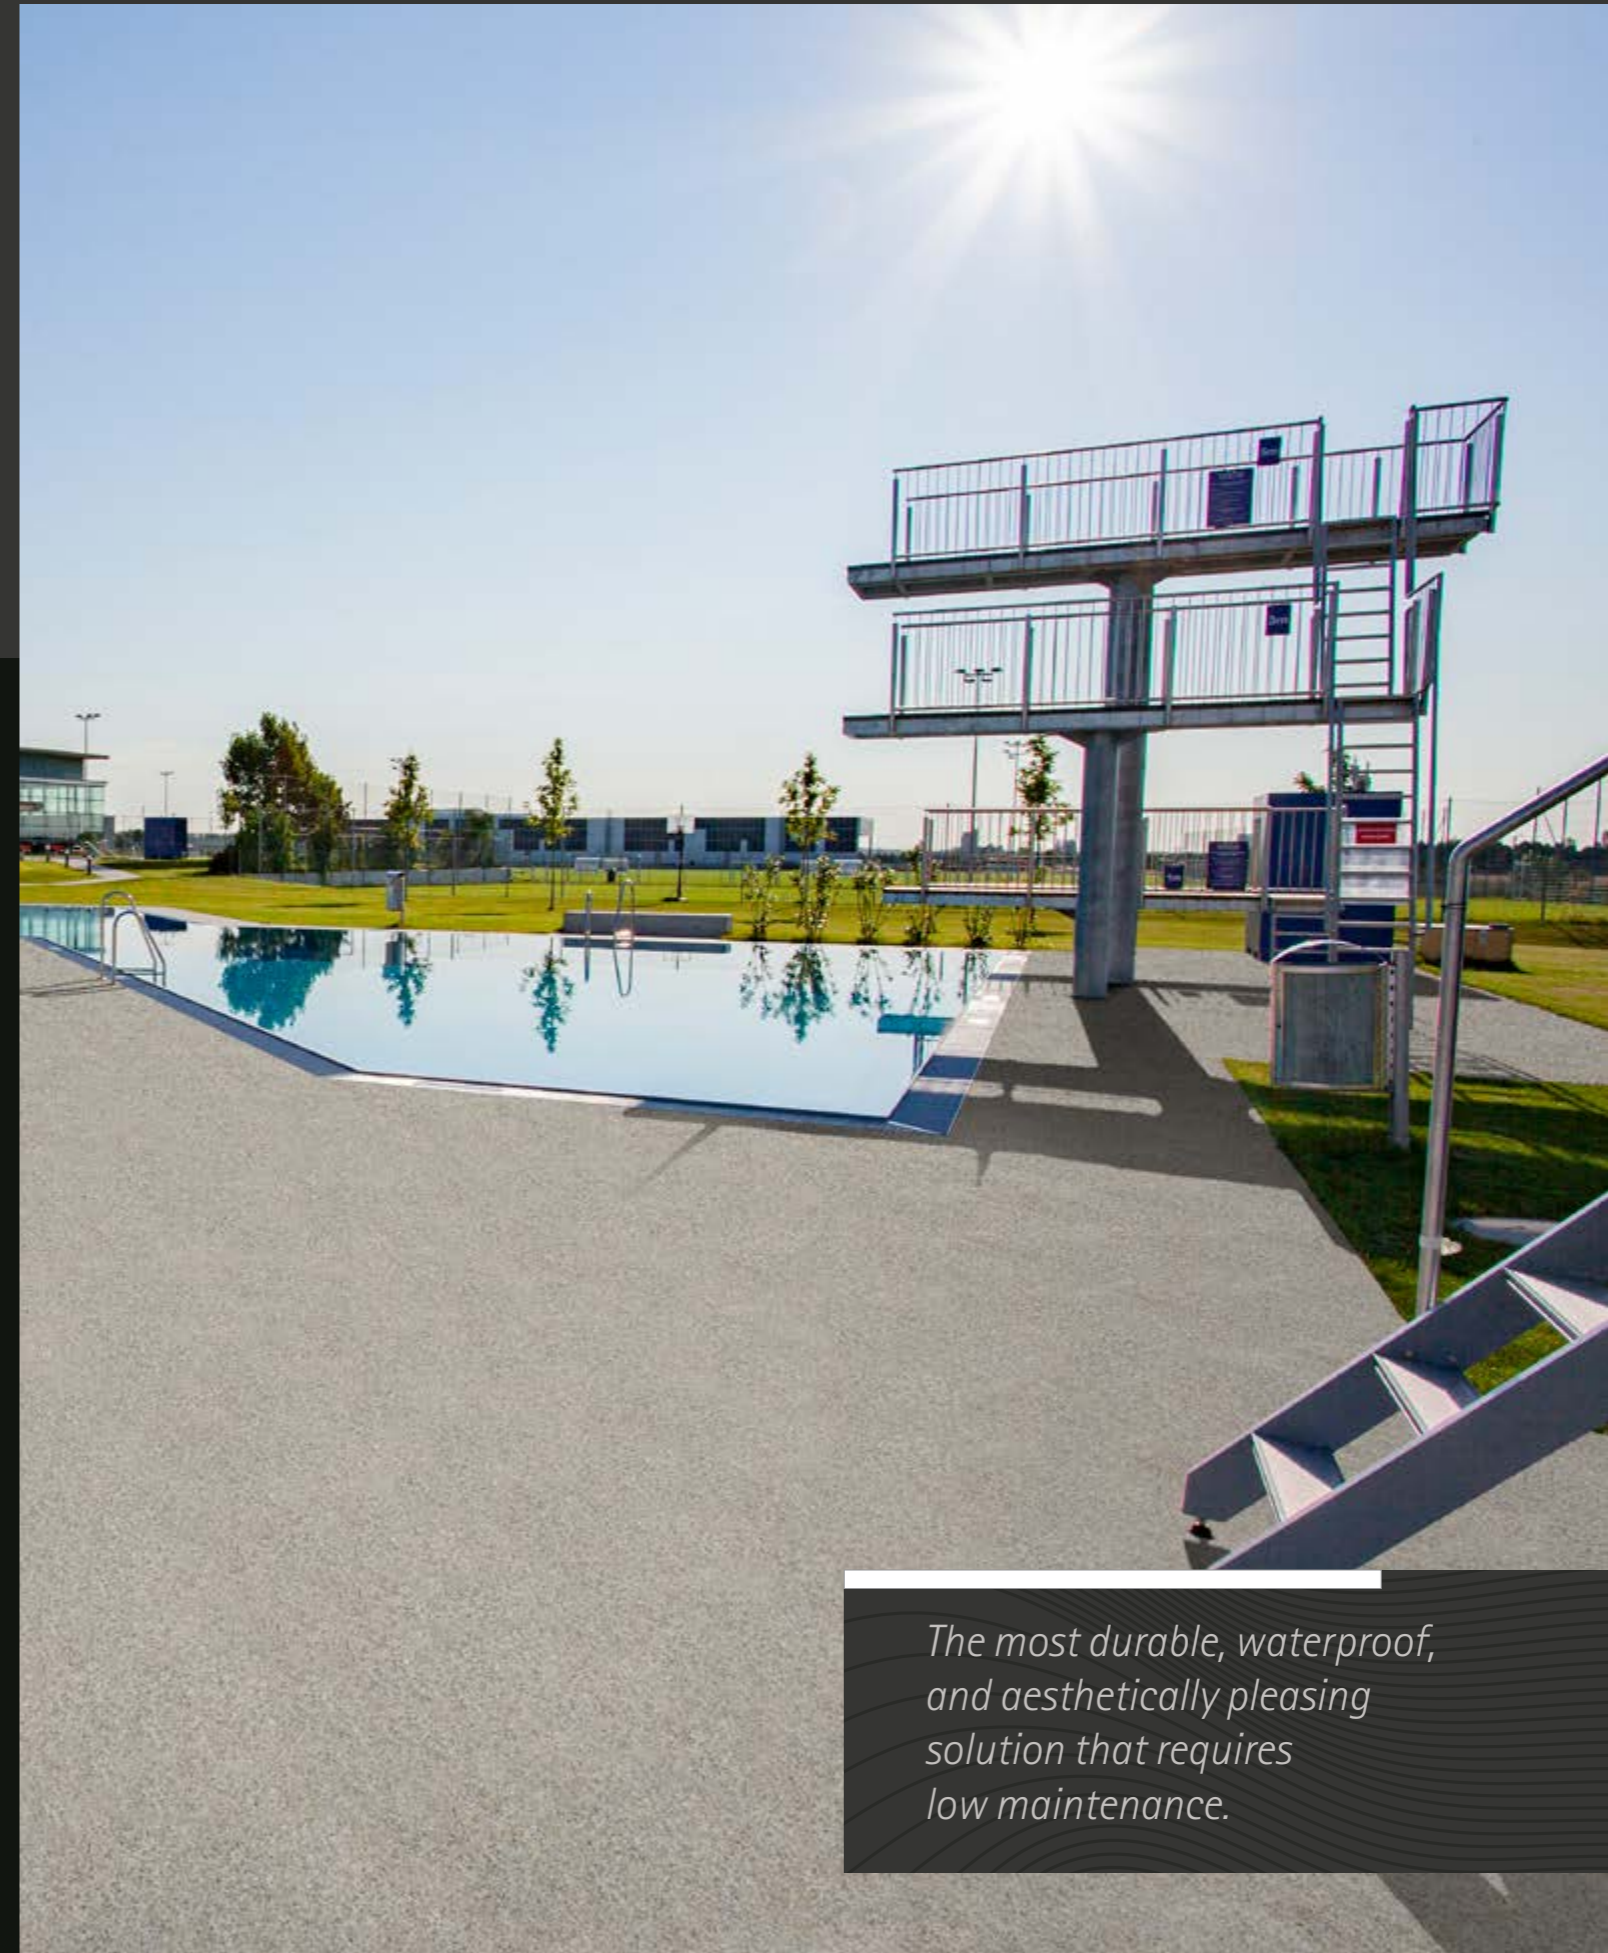

Installed with thermofusion welding, it guarantees a completely watertight, waterproof surface solution that is easy and fast to install compared to other decking options. The final result is a watertight surface that is easy to maintain and aesthetically pleasing.