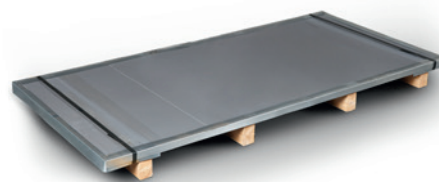

RENOLIT ALKORPLAN^{81170/81179}

Metal sheet

PRODUCT DESCRIPTION

Galvanised metal sheet 0.6 mm thick with a 0.80 mm unreinforced **RENOLIT ALKORPLAN** membrane laminated to the surface. The metal face is treated with an anti-corrosion coating.

FIELD OF APPLICATION

Specifically designed as an accessory for **RENOLIT ALKORPLAN** roofing systems to provide high quality upstands and parapets: intermediate support on unbonded upstands over 500mm high, linear edge restraint, metal profiles to cover parapets or to connect roof lights.

PACKAGING

Type	Colour	Dimensions	Weight	Pieces / Pallet
81170-003	Light grey- 71004	1 m x 2 m	5.8 kg/m ²	10 / 30
81170-009	Charcoal - 79851	1 m x 2 m	5.8 kg/m ²	10 / 30
81170-011	Grey - 73321	1 m x 2 m	5.8 kg/m ²	10 / 30
81170-010	Terracotta - 82119	1 m x 2 m	5.8 kg/m ²	10
81170-012	Copper green - 60884	1 m x 2 m	5.8 kg/m ²	10
81179-704	White - 90300	1 m x 2 m	5.8 kg/m ²	10
81179-707	Silver - 40100	1 m x 2 m	5.8 kg/m ²	10
81179-703	Copper - 84040	1 m x 2 m	5.8 kg/m ²	10
81179-705	Cool grey - 77040	1 m x 2 m	5.8 kg/m ²	10
81179-706	Cool Ivory - 11014	1 m x 2 m	5.8 kg/m ²	10