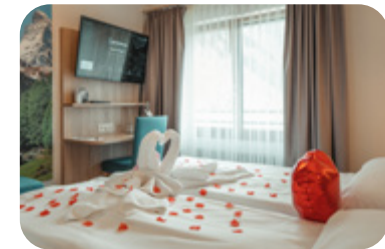

MATTERHORN INN

HOTEL TÄSCH

Alpine charm
meets
modern comfort.

Matterhorn Inn
Kantonsstrasse 171
CH-3929 Täsch
+41 (0)27 966 26 44
info@matterhorn-inn.com
matterhorn-inn.com

Alpiner Charme trifft auf modernen Komfort.

Das Matterhorn Inn liegt direkt am Bahnhof Täsch – perfekt für Ausflüge nach Zermatt. Mit Spa und kleinem Fitnessbereich. Ideal für aktive Tage und entspannte Nächte.

Matterhorn Inn is located right next to Täsch train station – perfect for excursions to Zermatt. With a spa and a small fitness area. Ideal for active days and relaxing nights.