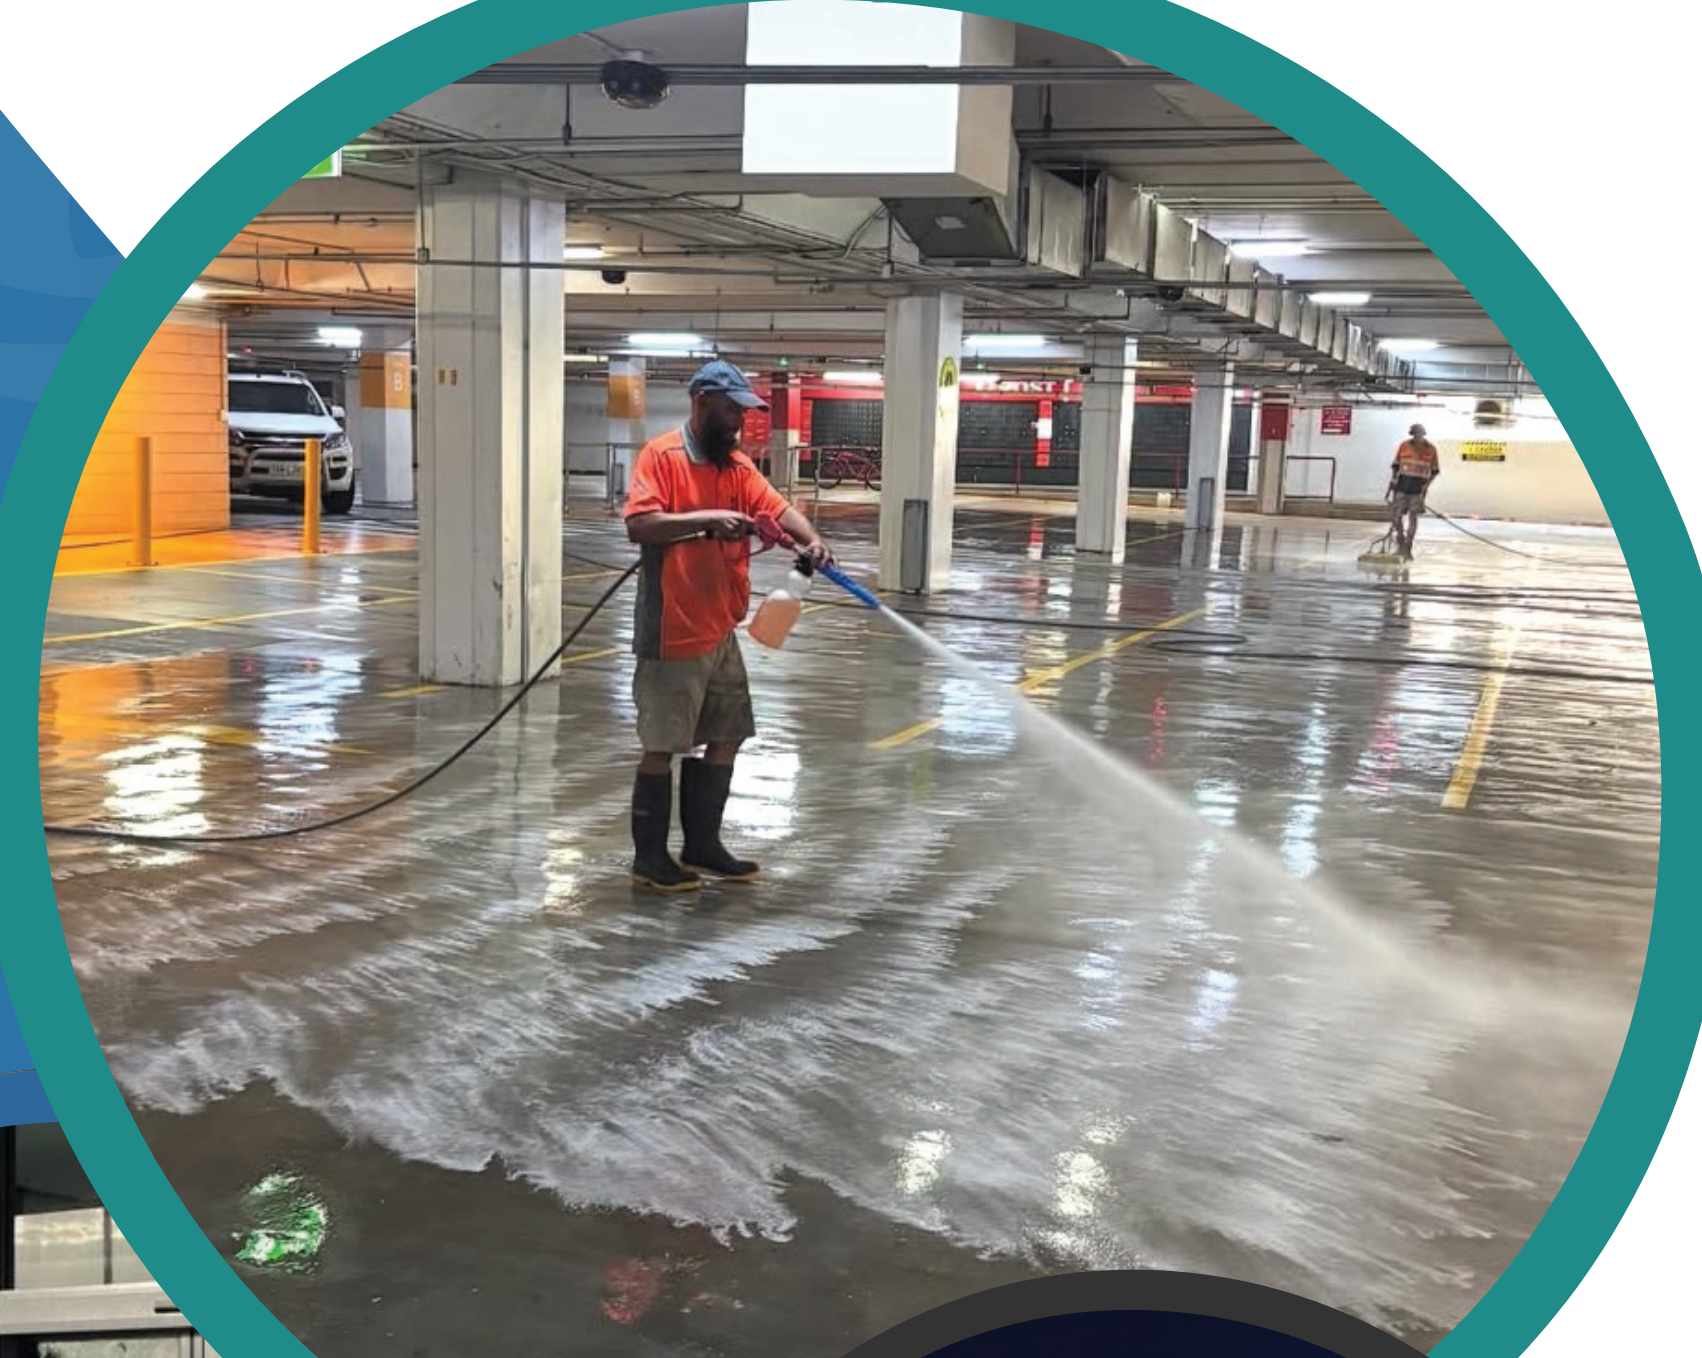

CARPARK AND FACADE CLEANS

Don't underestimate the impact of a clean car park and façade. It's the first impression your customers have and plays a key role in how your business is perceived. Our tailored service approach is designed to seamlessly integrate with your operations, minimising disruption to customers and employees while delivering visible, high-quality results.

SCOPE OF WORKS CAN ENTAIL:

- Deep cleaning of carpark floors
- Bollards and pillars
- General rubbish removal
- Cob web removal
- Carpark ramps
- Pedestrian walkways
- Safety lines
- Entry mats and upholstery
- Walls and Windows
- Trolley Bays
- Business signage