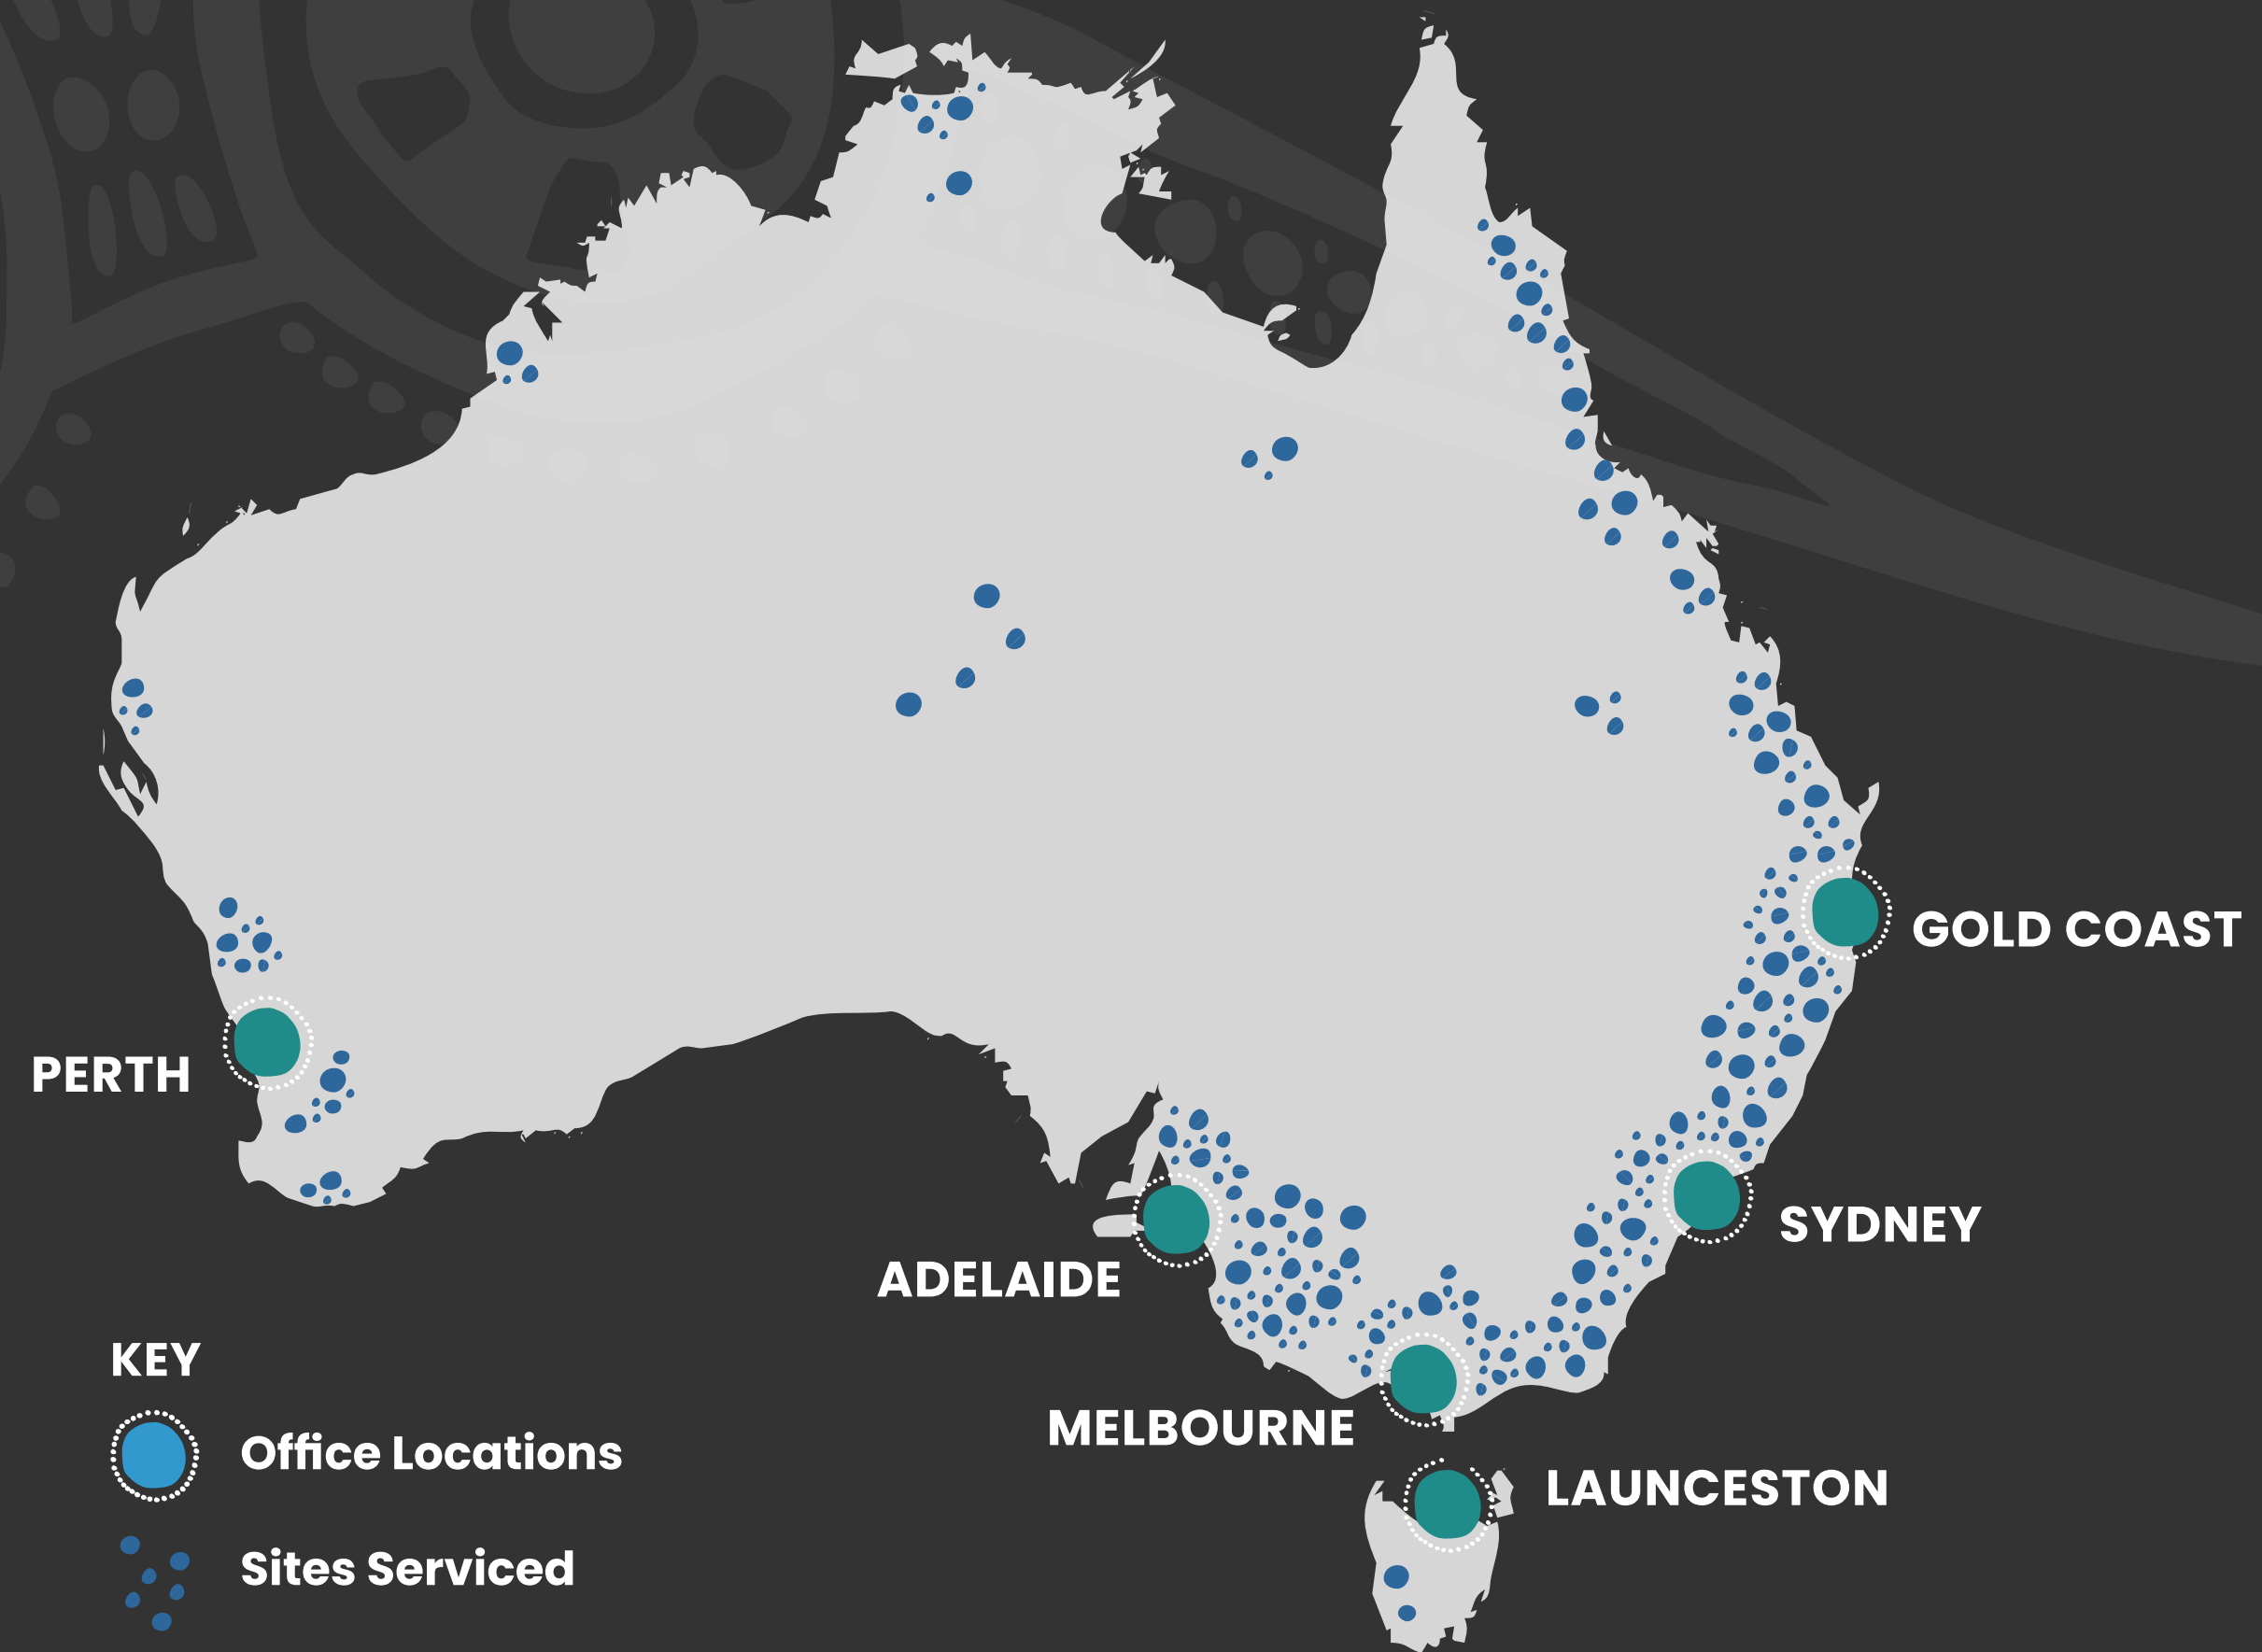

HARD SURFACE CLEANERS

**National Pressure Cleaning & Soft Washing Services
Proudly 100% First Nations owned
Tailored Maintenance Plans for Large Scale Facilities**

ABOUT US

Hard Surface Cleaners are the exterior cleaning specialists. We are a nationwide, First Nations owned business offering a full range of commercial pressure cleaning, soft washing and landscaping services. Our highly trained technicians take pride in their work, consistently providing high-quality, cost-effective, and environmentally responsible cleaning solutions to all our clients.

Hard Surface Cleaners are one of the only companies in Australia operating custom-built trucks fitted with specialised equipment for thermo high-pressure cleaning and soft washing. These purpose-built units are designed for performance, efficiency, and reliability across a wide range of environments, allowing us to seamlessly service metropolitan, regional, and remote locations with minimal disruption.

Service is currently offered in Victoria, New South Wales and South Australia.

HARD SURFACE CLEANERS

Hard Surface Cleaners acknowledges the Traditional Owners of country throughout Australia and recognises their continuing connection to land, waters and community. We pay our respect to them and their cultures; and to Elders past, present and emerging.