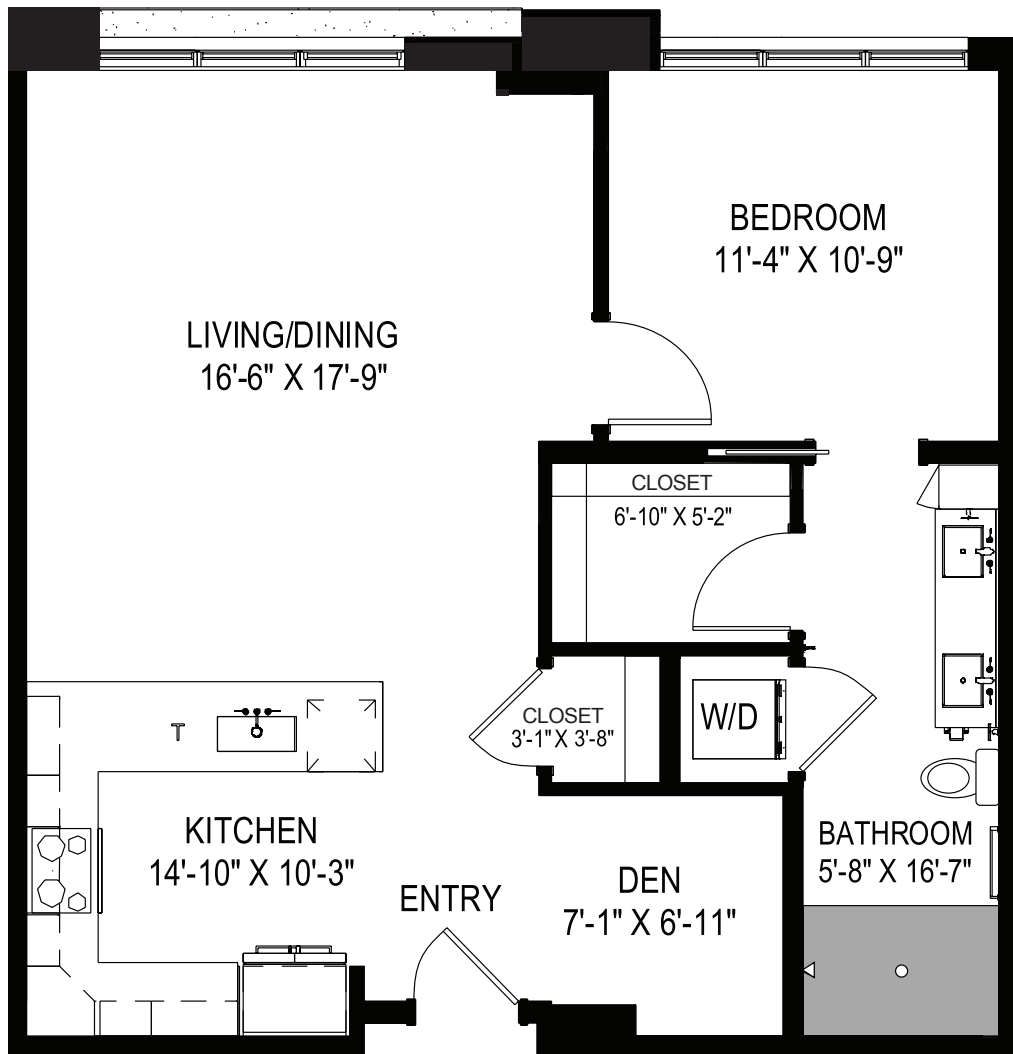

INDEPENDENT LIVING *floor plan*

HOPPER

1 Bedroom, 1 Bathroom With Den

792 — 808 SQ. FT.

There may be some slight variations in actual floor plan.

THE RIVIERA
ALEXANDRIA