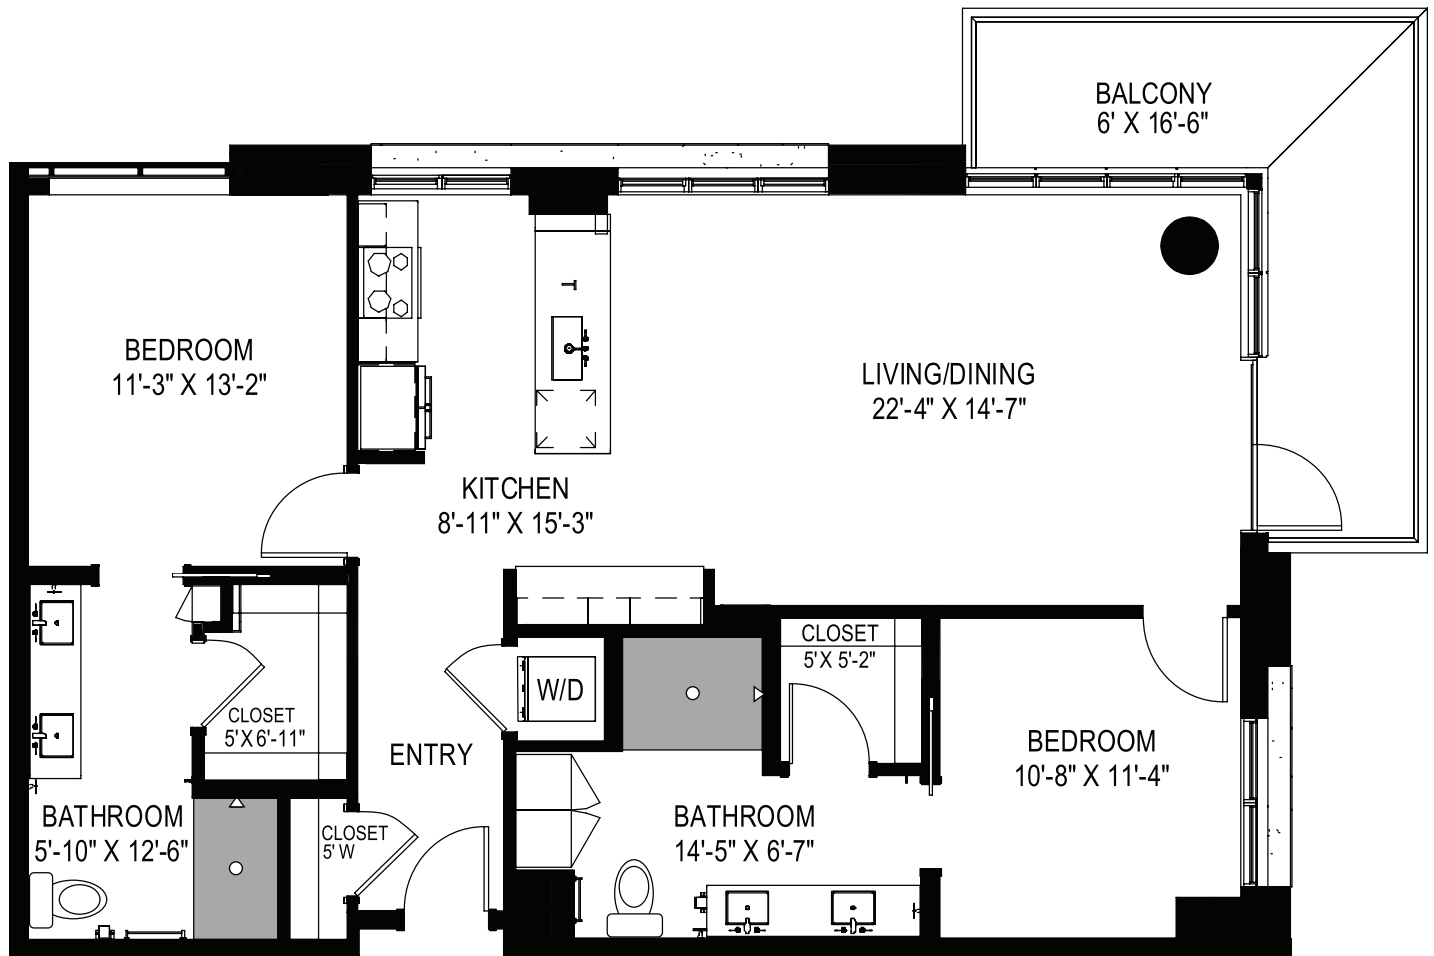

INDEPENDENT LIVING *floor plan*

KUSAMA

2 Bedroom, 2 Bathroom

1150 — 1153 SQ. FT.

There may be some slight variations in actual floor plan.

THE RIVIERA
ALEXANDRIA