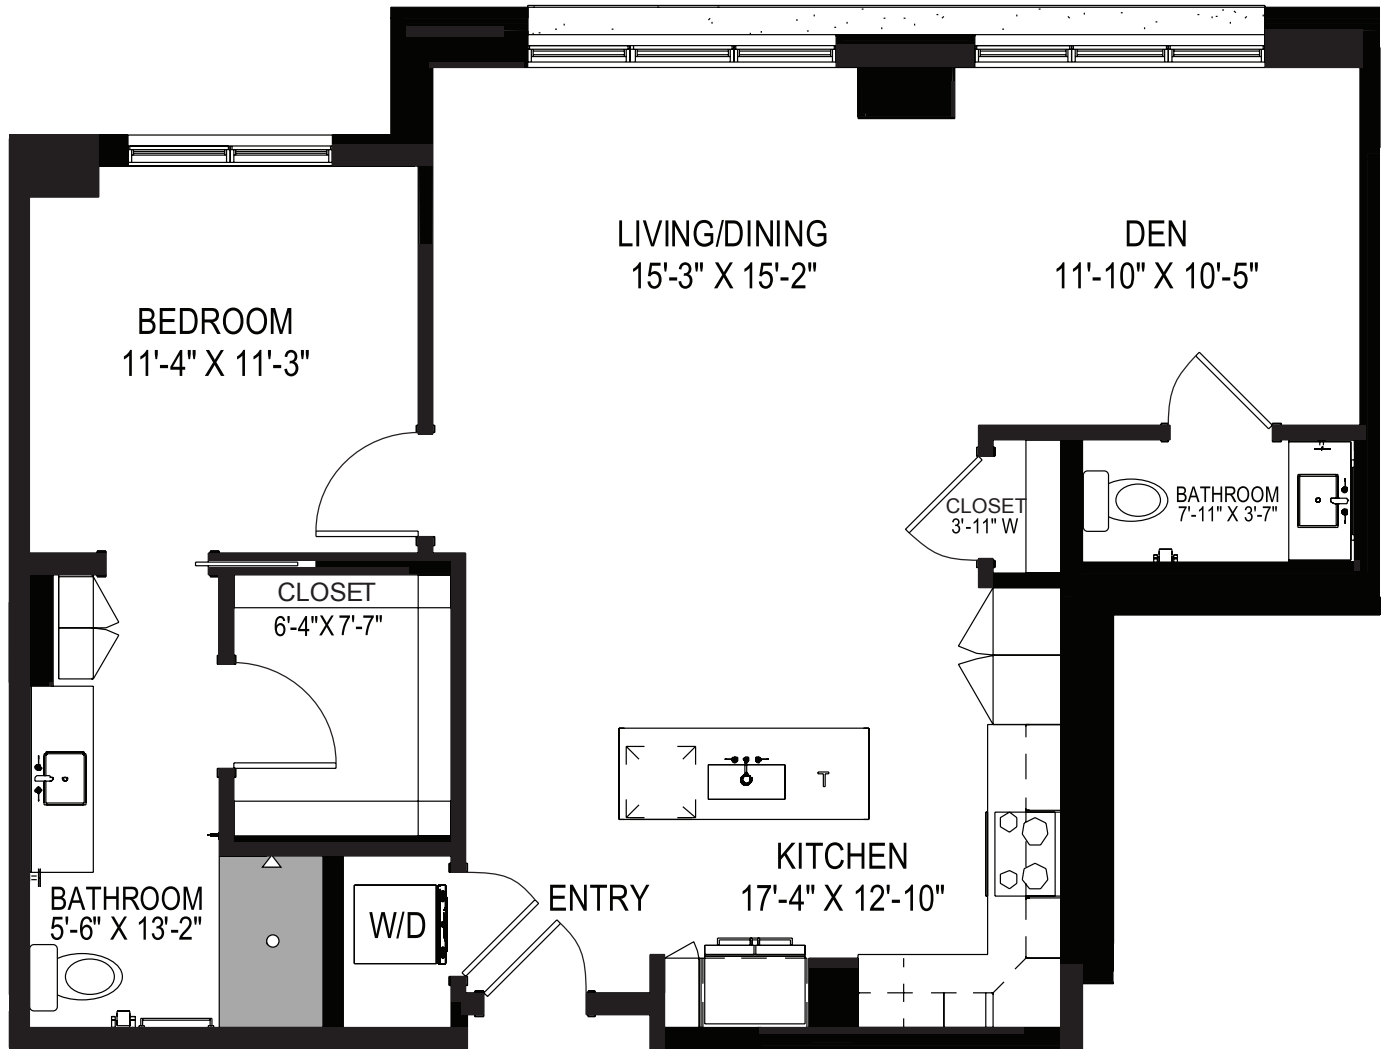

INDEPENDENT LIVING *floor plan*

LE BRUN

1 Bedroom, 1.5 Bathroom With Den

947 — 987 SQ. FT.

There may be some slight variations in actual floor plan.

THE RIVIERA
ALEXANDRIA