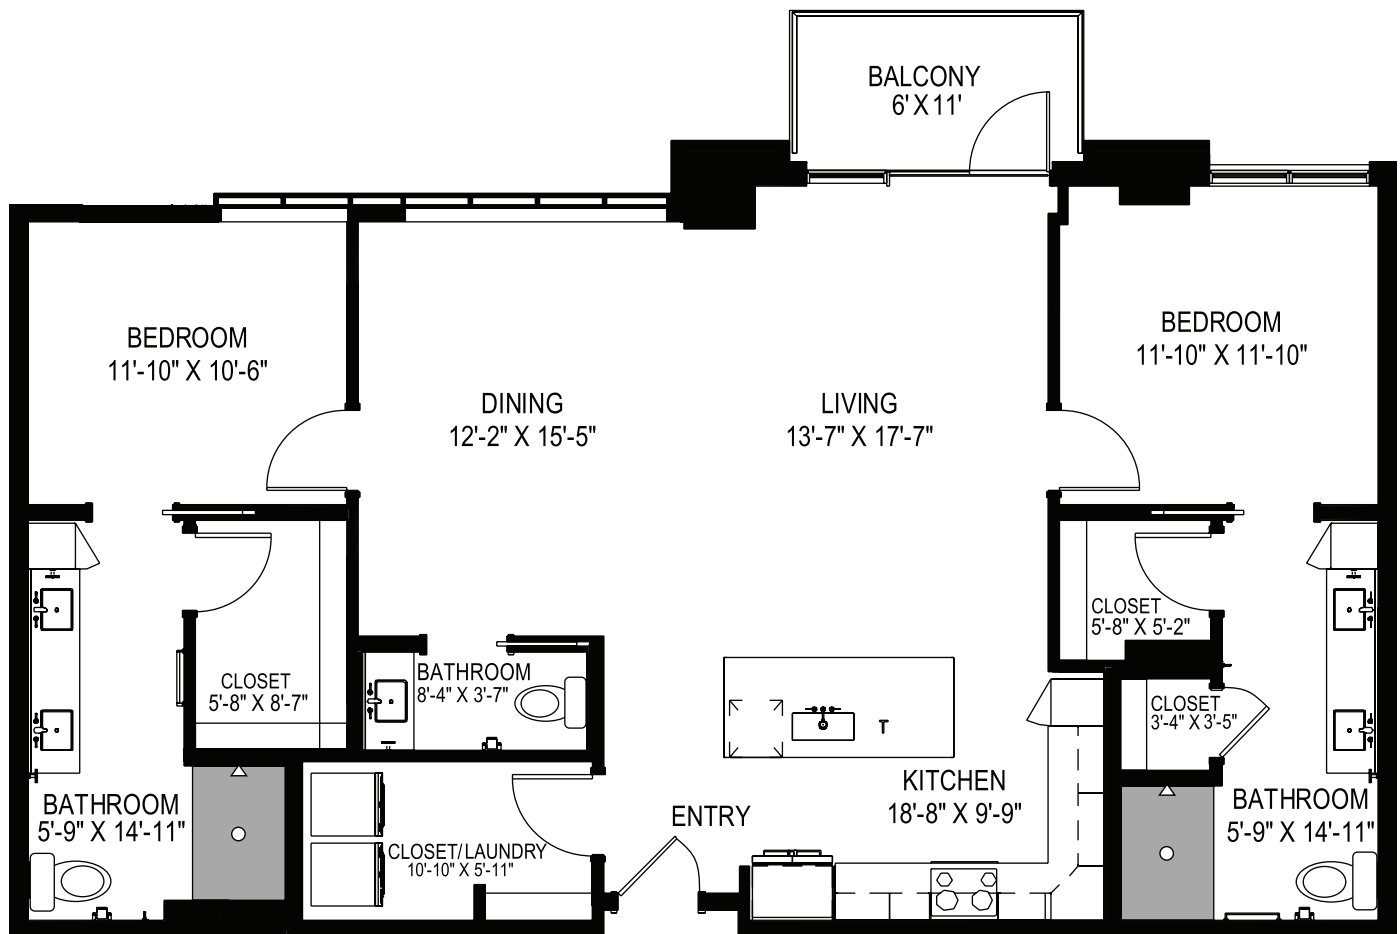

# INDEPENDENT LIVING *floor plan*

## MICHELANGELO

2 Bedroom, 2.5 Bathroom

+/- 1417 SQ. FT.

There may be some slight variations in actual floor plan.

**THE RIVIERA**  
ALEXANDRIA