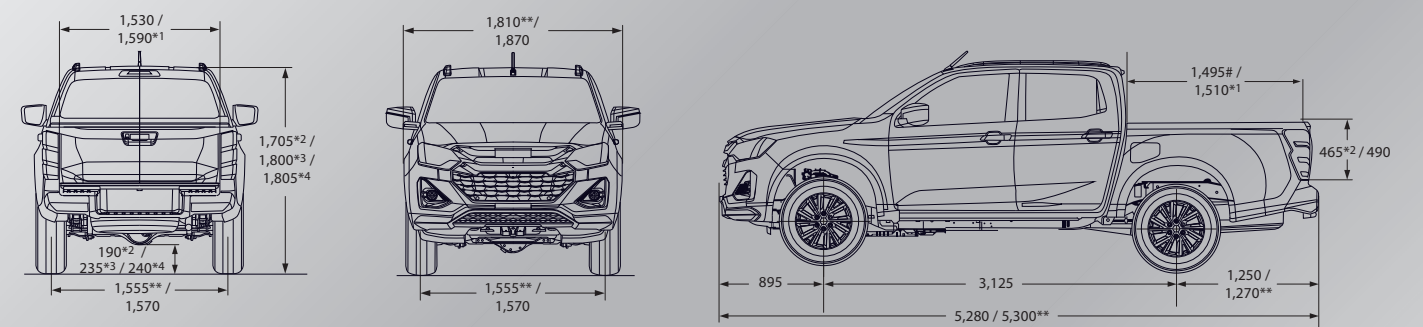

SPECIFICATION