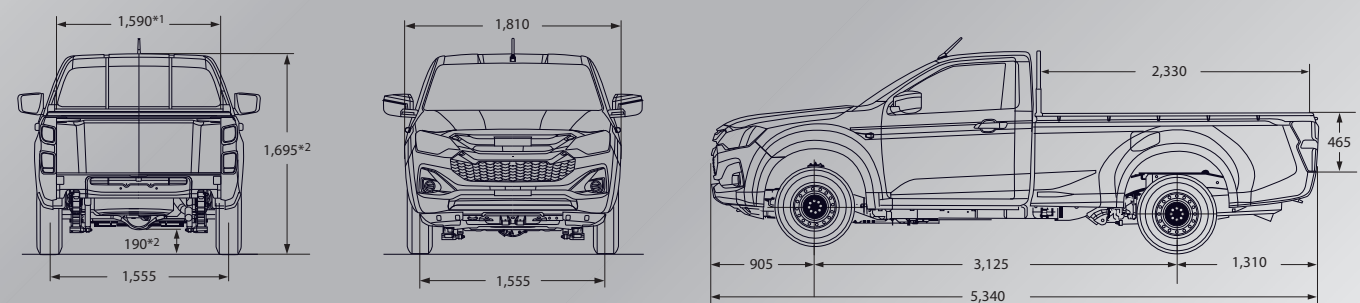

Regular cab

: At Floor = 1,571 mm. *1 : Rear cargo with outer hook *2 : with 215/70R15 *3 : with 255/65R17 *4 : with 265/60R18 ** : Crew cab 2WD