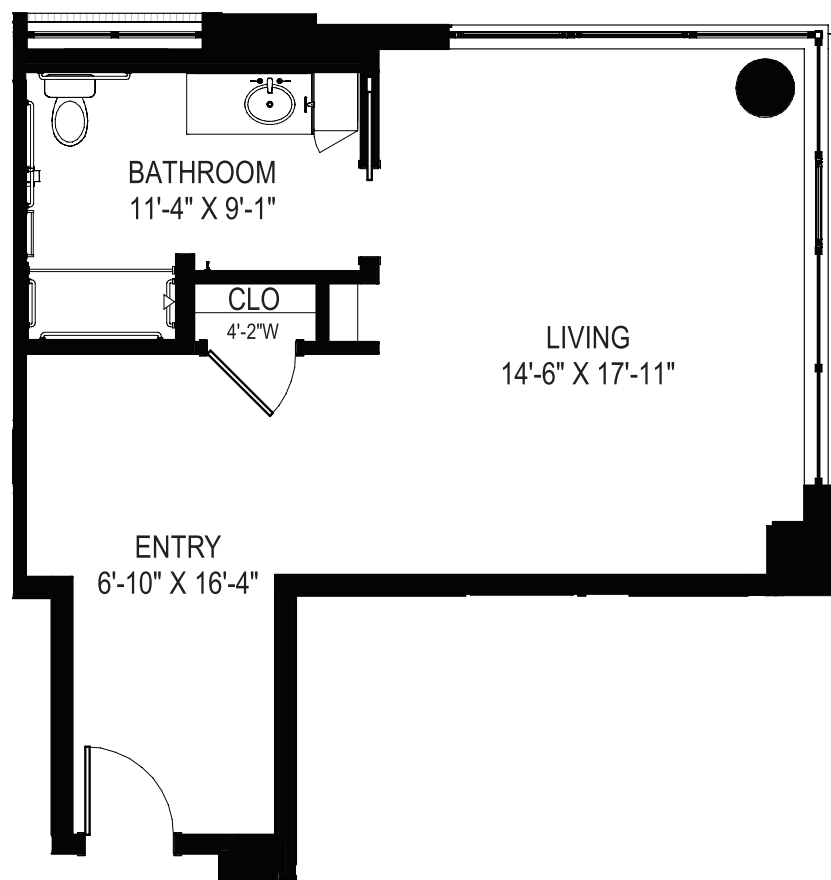

# MEMORY CARE *floor plan*

## AVALON

Studio

576 SQ. FT.

Units: 527

There may be some slight variations in actual floor plan.

THE PINNACLE  
NORTH BETHESDA