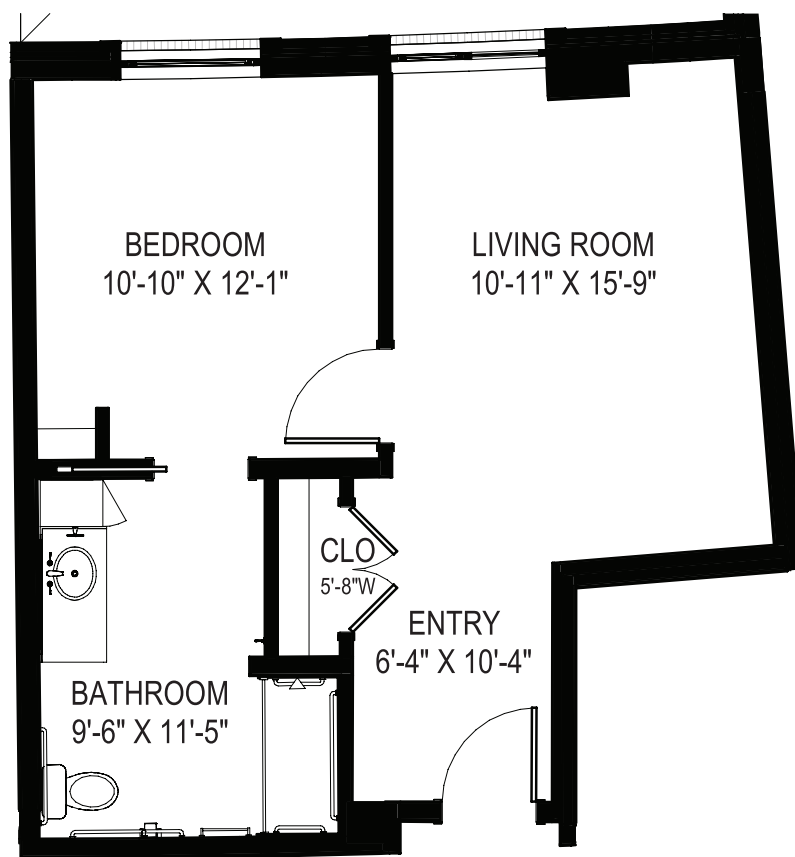

# MEMORY CARE *floor plan*

## BLACKBURN

1 Bedroom, 1 Bathroom

530 SQ. FT.

Units: 540

There may be some slight variations in actual floor plan.

THE PINNACLE  
NORTH BETHESDA