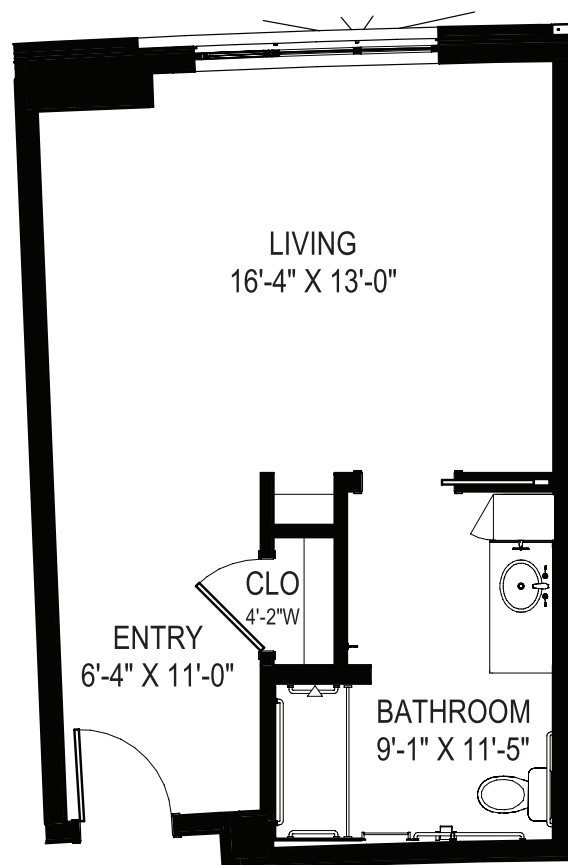

MEMORY CARE *floor plan*

CAMBERLEY

Studio

407 – 442 SQ. FT.

Units: 533, 537, 541

There may be some slight variations in actual floor plan.

THE PINNACLE
NORTH BETHESDA