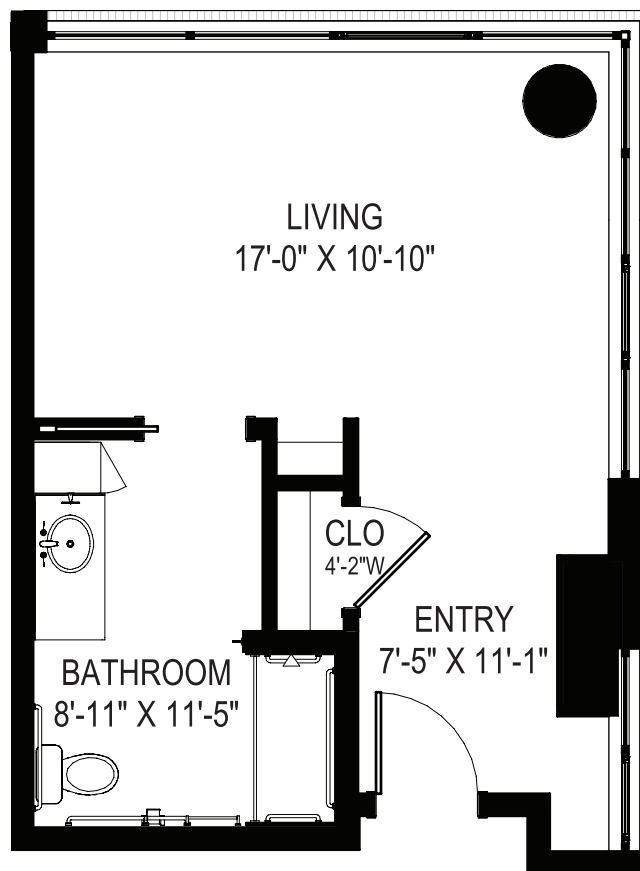

MEMORY CARE *floor plan*

FORAKER

Studio

426 SQ. FT.

Units: 514

There may be some slight variations in actual floor plan.

THE PINNACLE
NORTH BETHESDA