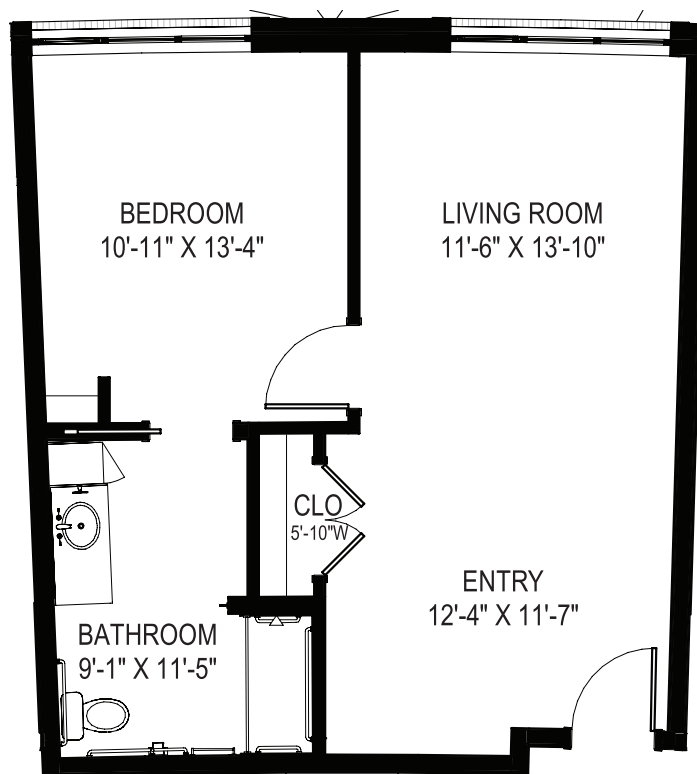

MEMORY CARE *floor plan*

GOLDSBORO

1 Bedroom, 1 Bathroom

599 – 616 SQ. FT.

Units: 531, 539

There may be some slight variations in actual floor plan.

THE PINNACLE
NORTH BETHESDA