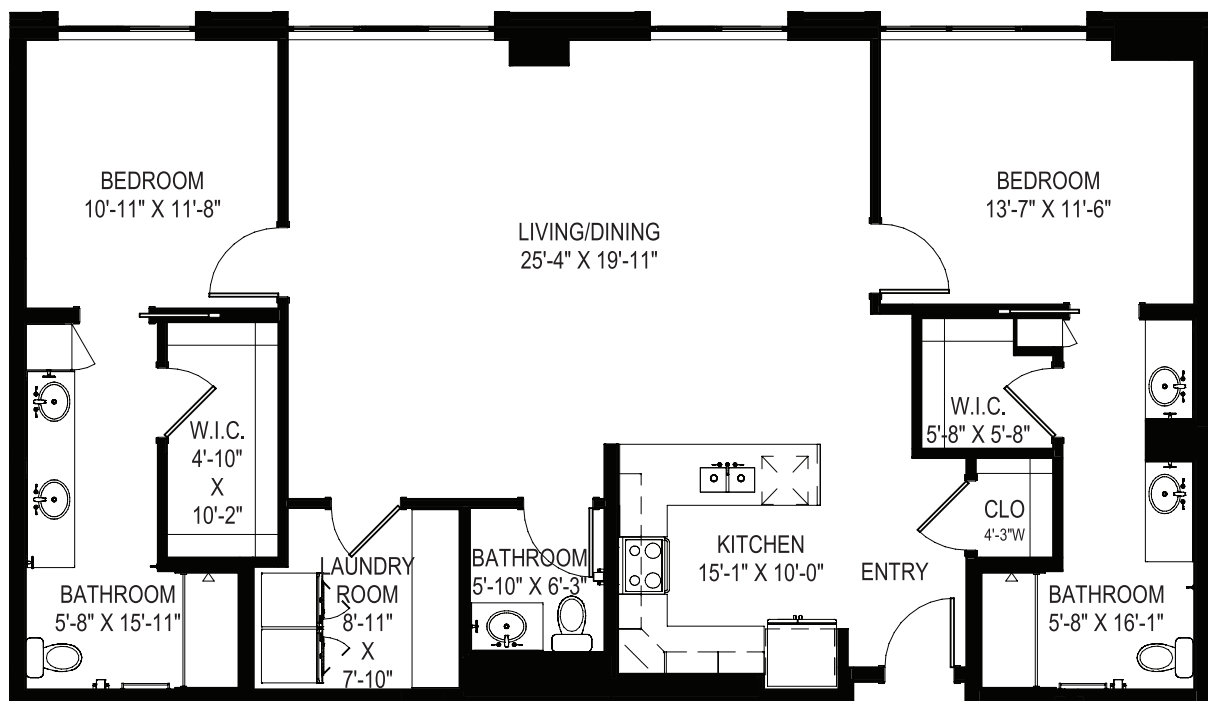

INDEPENDENT LIVING *floor plan*

HARTSDALE

2 Bedroom, 2.5 Bathroom

1,494 SQ. FT.

Units: 1009, 1109, 1209, 1309, 1609

There may be some slight variations in actual floor plan.

THE PINNACLE
NORTH BETHESDA