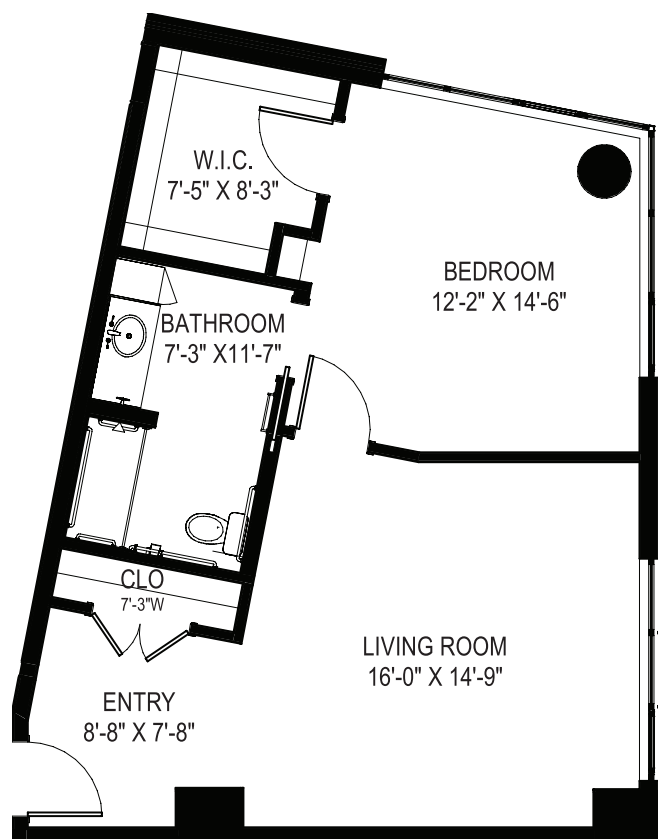

MEMORY CARE *floor plan*

HUMPHREYS

1 Bedroom, 1 Bathroom

709 SQ. FT.

Units: 505

There may be some slight variations in actual floor plan.

THE PINNACLE
NORTH BETHESDA