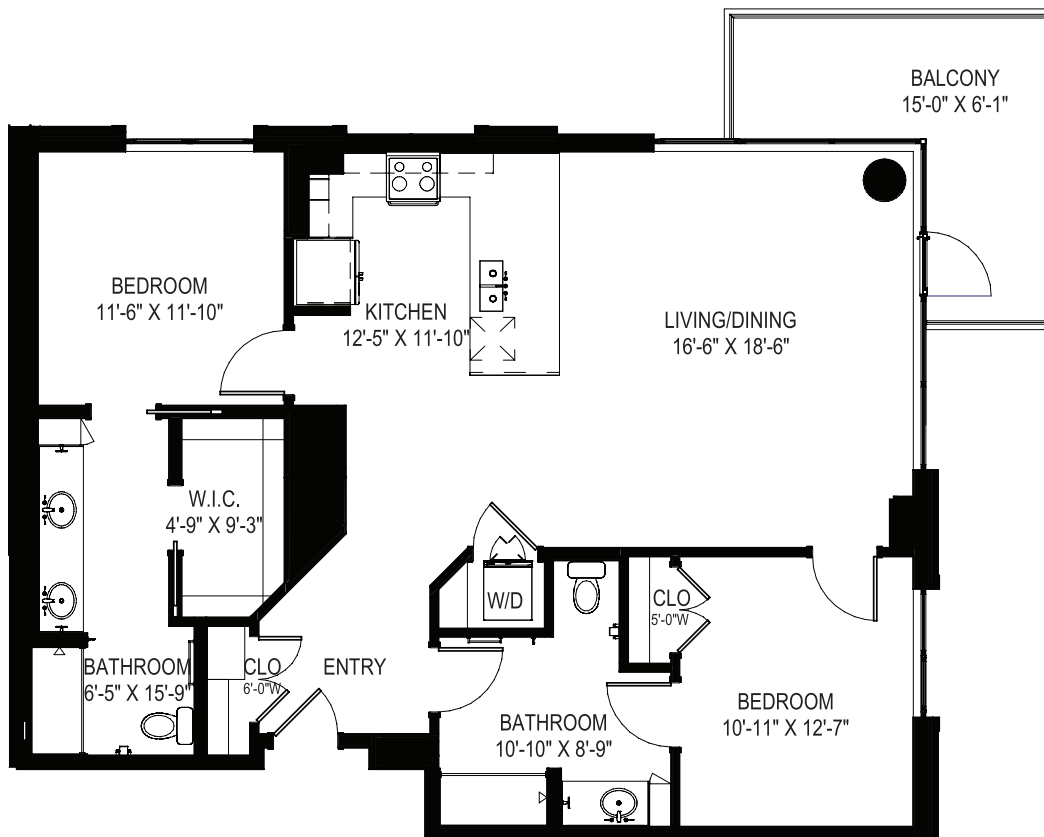

INDEPENDENT LIVING *floor plan*

KENTBURY

2 Bedroom, 2 Bathroom

+/- 1,277 SQ. FT.

Units: 1015, 1115, 1215, 1315, 1415, 1615, 1705

There may be some slight variations in actual floor plan.

THE PINNACLE
NORTH BETHESDA