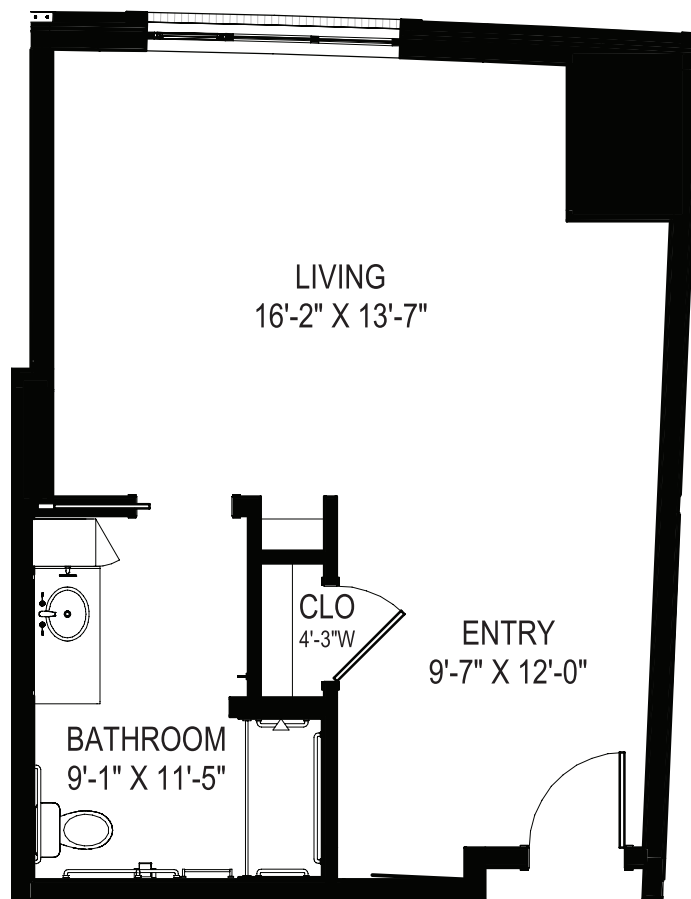

MEMORY CARE *floor plan*

KINGSFORD

Studio

446 SQ. FT.

Units: 529

There may be some slight variations in actual floor plan.

THE PINNACLE
NORTH BETHESDA