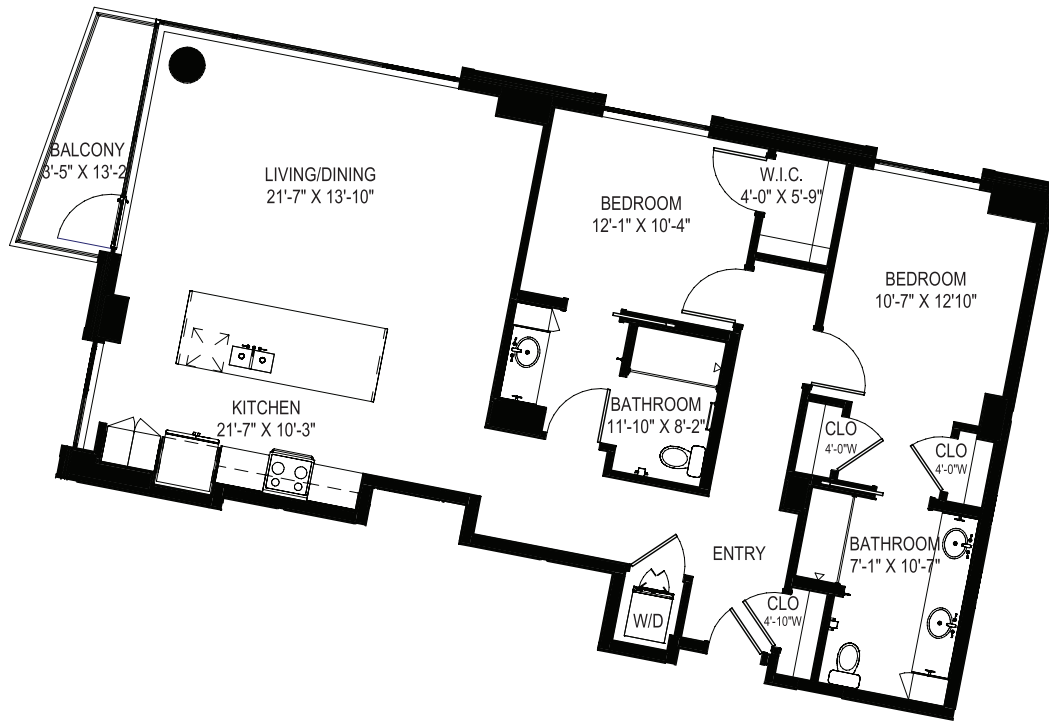

INDEPENDENT LIVING *floor plan*

PARKSIDE

2 Bedroom, 2 Bathroom

1,316 SQ. FT.

Units: 1007, 1107, 1207, 1307, 1407, 1507, 1607

There may be some slight variations in actual floor plan.

THE PINNACLE
NORTH BETHESDA