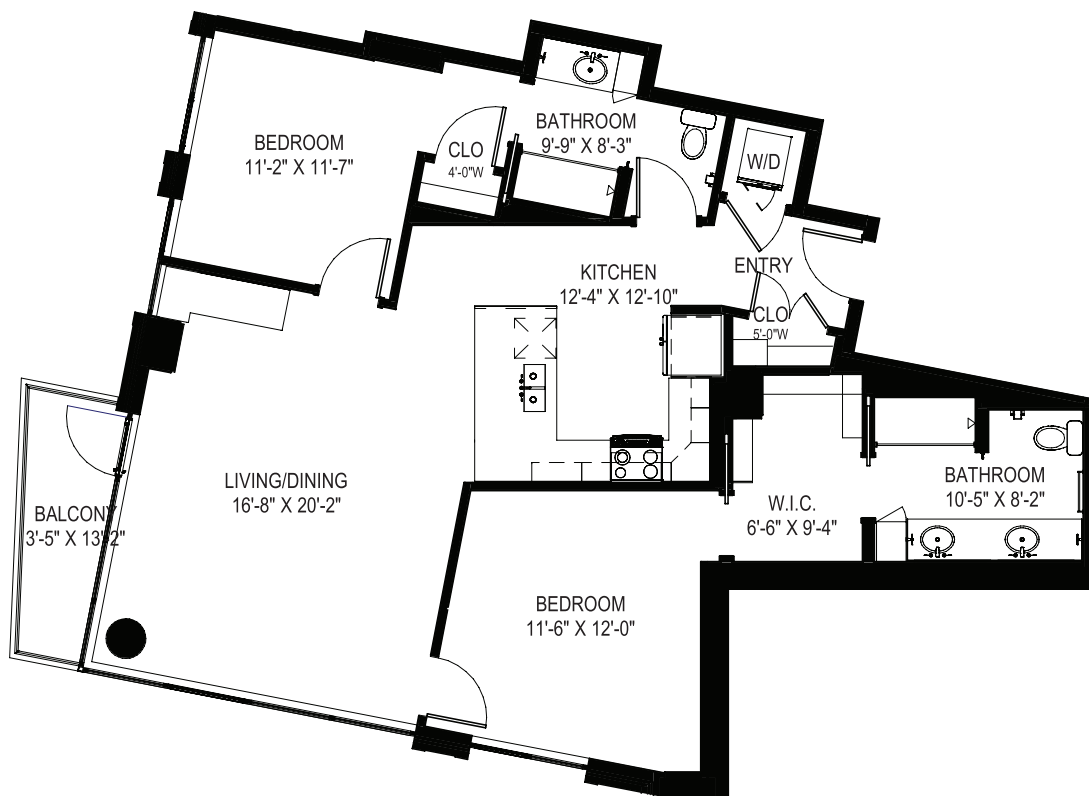

# INDEPENDENT LIVING *floor plan*

## PINCHOT

2 Bedroom, 2 Bathroom, ADA

1,247 SQ. FT.

Units: 1008, 1108, 1208, 1308, 1408, 1508, 1608

There may be some slight variations in actual floor plan.

**THE PINNACLE**  
NORTH BETHESDA