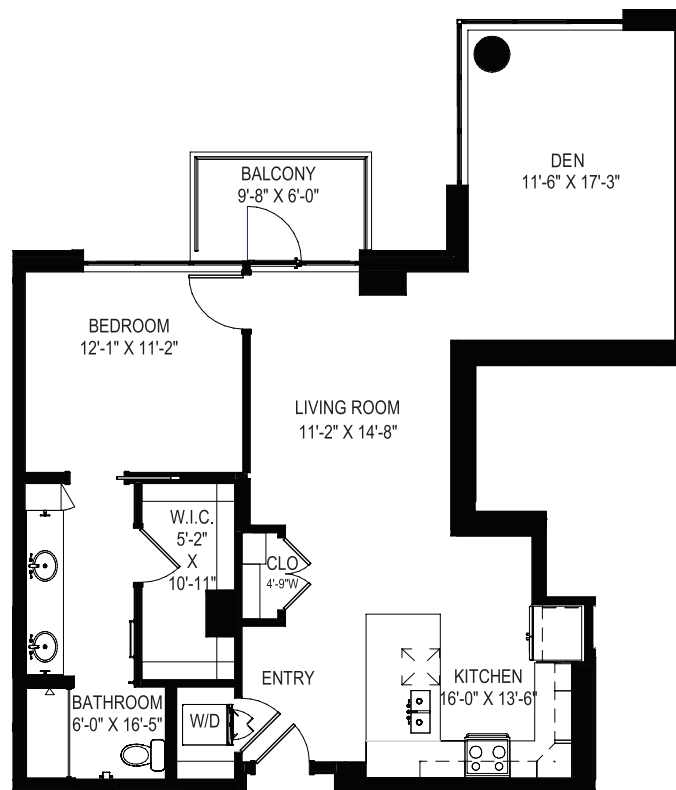

INDEPENDENT LIVING *floor plan*

RAINIER

1 Bedroom, 1 Bathroom with Den

+/- 1021 SQ. FT.

Units: 1010 (no balcony), 1110, 1210, 1310, 1410, 1510, 1610

There may be some slight variations in actual floor plan.

THE PINNACLE

NORTH BETHESDA