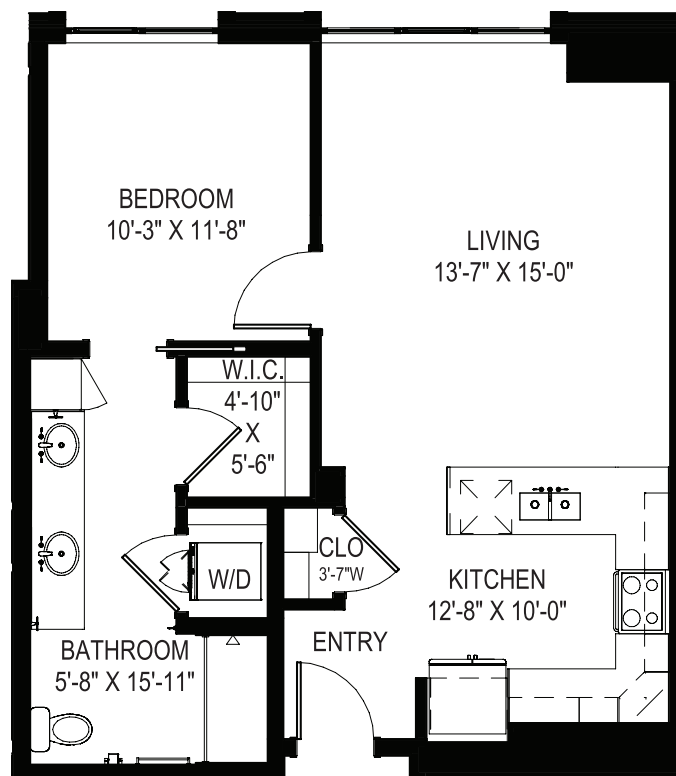

INDEPENDENT LIVING *floor plan*

SUMMIT

1 Bedroom, 1 Bathroom

738 SQ. FT.

Units: 901, 1401, 1501

There may be some slight variations in actual floor plan.

THE PINNACLE
NORTH BETHESDA