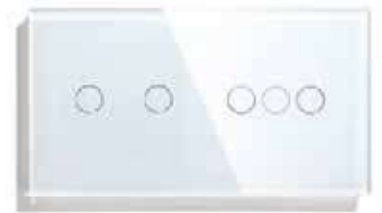

JW 03-Grey EU Type
Wi-Fi / Zigbee

DOUBLE FRAME SMART SWITCH

S1 GLASS PANEL SWITCH

2G 1W/2W Touch Switch
2G Wi-Fi / Zigbee

3G 1W/2W Touch Switch
3G Wi-Fi / Zigbee

4G 1W/2W Touch Switch
4G Wi-Fi / Zigbee

5G 1W/2W Touch Switch
5G Wi-Fi / Zigbee

6G 1W/2W Touch Switch
6G Wi-Fi / Zigbee

SMART SWITCH & SOCKET

Wi-Fi / Zigbee
1G + UK Socket

Wi-Fi / Zigbee
2G + EU Socket

Wi-Fi / Zigbee
3G + FR Socket

Wi-Fi / Zigbee
2G + Universal Socket

Wi-Fi / Zigbee
2G + EU Socket