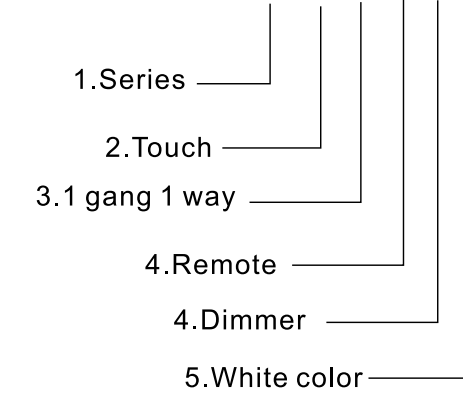

**OPEN YOUR
SMART LIFE**

Smart Switch & Socket
86/118/146/157/228/297
Touch/Zigbee/Wi-Fi/Dimmer

SMART SOCKET

86/146/157/228/299 TYPE SOCKET

1G Switch+13A+PC+TV Outlet

Double USB + 3 Pin + 2G

2G Switch+French 16A +PC+TV Outlet

1G+2G+Double 2Pin

3G+3G+German 16A

2G+3G+French 16A

3G+2G+German 16A

3G+2G+German 16A

RULE OF MODEL WRITING

Products Model No: **S1-T 11 R D W**

Horizontal

Vertical

1. Series	2.Model	3.Spec	4.Function	5.Colour
S1 - CRYSTAL 86	T - Touch	11 - 1 gang 1 way	D - Dimmer	W - white
S1S -CRYSTAL 86 Frame	W - Wi-Fi	12 -1 gang 2 way	CU - Curtain	B - black
S2S - CRYSTAL 118	M -Mechanical	13 - 1 gang 3 way	DR - Doorbell	G -gold
S2N -CRYSTAL 146	Z -Zigbee	21 - 2 gang 1 way	EU Socket -EU	S -Silver
S2D -CTYSTAL 157		22 - 2 gang 2 way	FR Socket -FR	GR -grey
S23 -CRYSTAL 228		23 - 2 gang 3 way	UK Socket -UK	
S24 -CRYSTAL 299		31 - 3 gang 1 way	UN Socket -UN	
S3 -ALUMINUM 86		32 - 3 gang 2 way		
S3N -ALUMINUM 146		33 - 3 gang 3 way		
S3D -ALUMINUM 157				
S33 -ALUMINUM 228				
S34 -ALUMINUM 299				