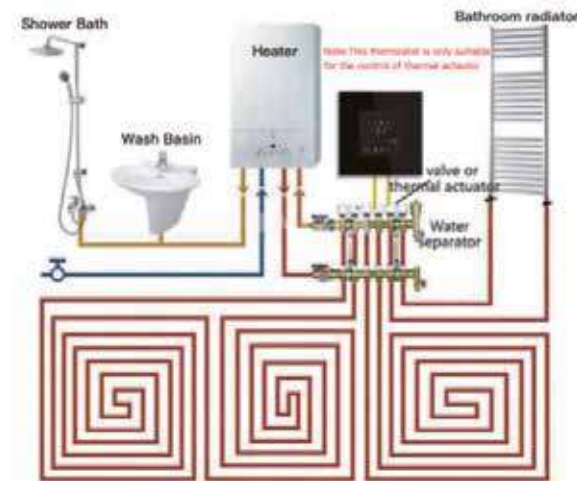

White Black

Wi-Fi Touch Zigbee

S1N Thermostat Touch/Wi-Fi/Zigbee black

S1N Thermostat Touch/Wi-Fi/Zigbee White

Smart Thermostat MHT0006 - White

SMART WATER HEATER SWITCH

S1N 86 TYPE 20A WATER HEATER SWITCH

Wi-Fi Touch Zigbee

S1N20A Touch/Wi-Fi/Zigbee white

S1N20A Touch/Wi-Fi / Zigbee grey

S1N20A gold

S1N20A black

Single Live Smart Switch

Install The Wi-fi Adapter To Work As
Wi-fi Single Live Switch

Switch

Adapter