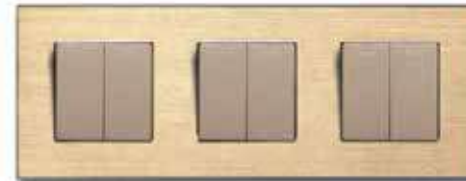

FR+Double USB+3G

2G+3G+3G Switch

3 UN 16A Socket

2G+3G+UK socket

2G+2G+2G Switch

3G+3G+EU Socket

299 TYPE SWITCH & SOCKET

4 HOLE FRAME