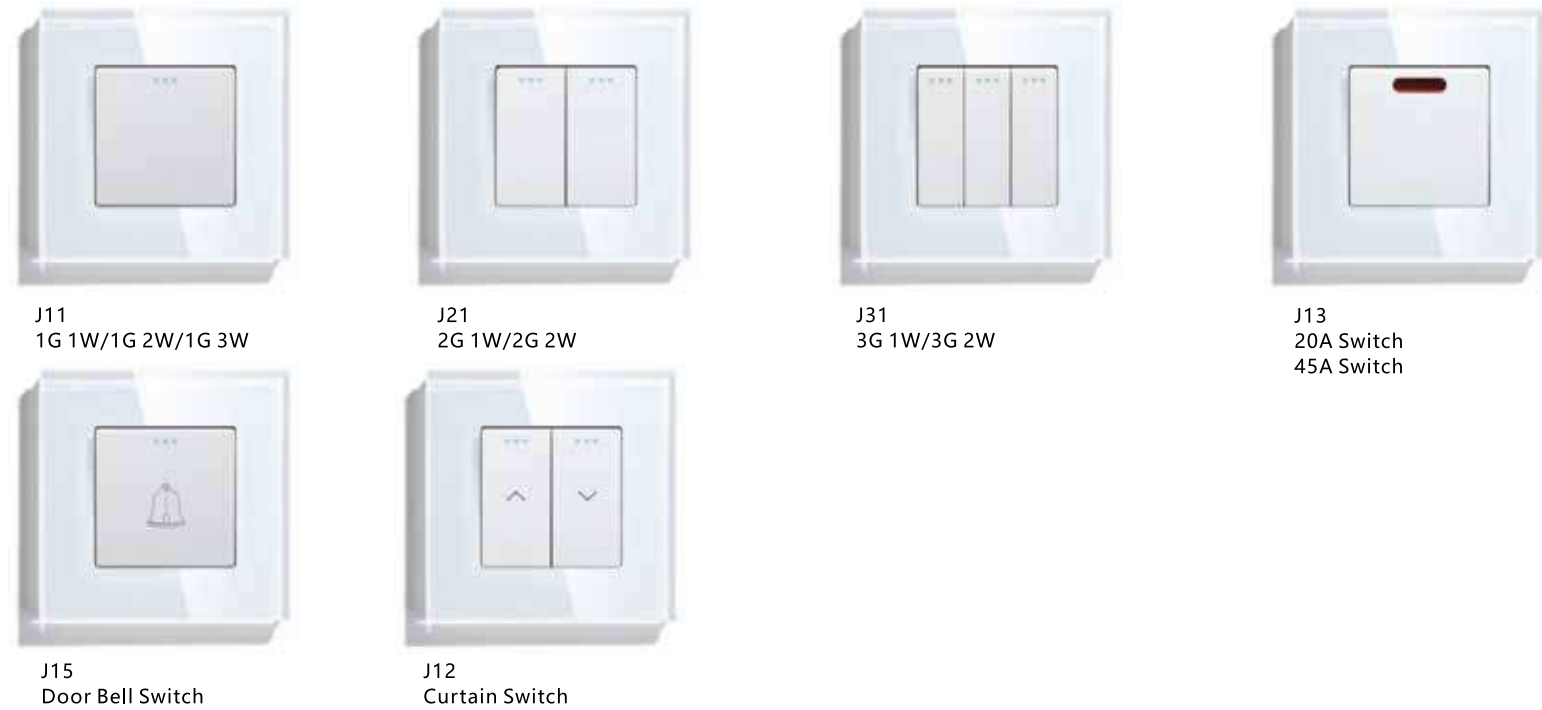

86 TYPE MECHANICAL SERIES

S1 CRYSTAL SWITCH