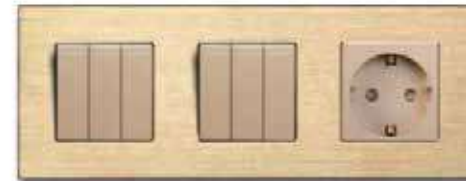

FR+Double USB+3G

2G+3G+3G Switch

3 UN 16A Socket

2G+3G+UK socket

2G+2G+2G Switch

3G+3G+EU Socket

299 TYPE SWITCH & SOCKET

4 HOLE FRAME

Smart 3G+2G+Double EU socket

Smart 3G+3G+Double UN socket

2G+3G+EU+double USB socket

3G+Double UN socket+Double USB

Double UK socket+2G+HDMI+AV Outlet

Double EU socket+USB+2pin+Tel+PC outlet

Double FR socket+2G+TV+USB outlet