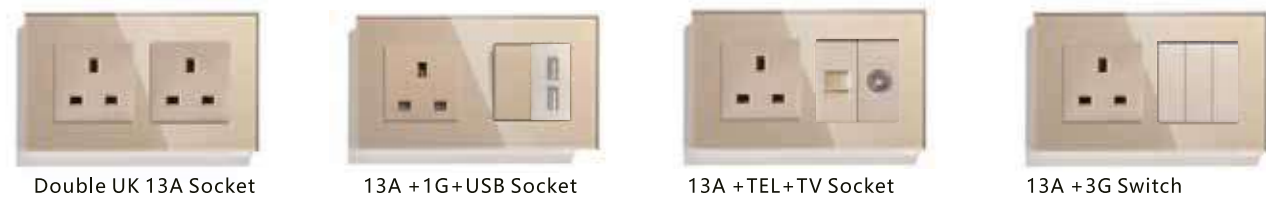

EU Waterproof Socket USB & Type-C - Black

EU Waterproof Socket USB & Type-C - White

2 FRAME MECHANICAL SOCKET

146/157 DOUBLE FRAME

146 DOUBLE FRAME

157 DOUBLE FRAME

3 FRAME SWITCH SOCKET

228 TYPE 3 FRAME