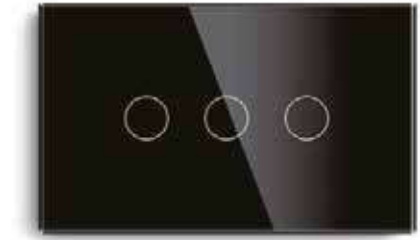

3 Gang Touch / Wi-Fi