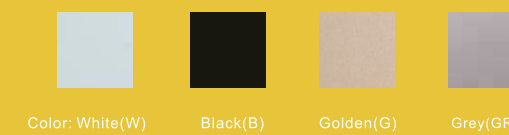

UNITS

Color: White(W) Black(B) Golden(G) Grey(GR)

Color: White(W) Black(B) Golden(G) Grey(GR)

Crystal Glass Panel

New logo

Crystal Glass Panel

146/157 type Double hole

Crystal Glass Panel