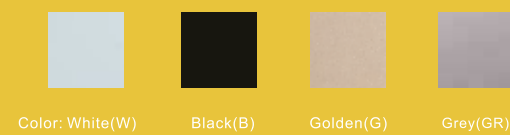

UNITS

Color: White(W) Black(B) Golden(G) Grey(GR)

Color: White(W) Black(B) Golden(G) Grey(GR)

Crystal Glass Panel

New logo

Crystal Glass Panel

146/157 type Double hole

Crystal Glass Panel