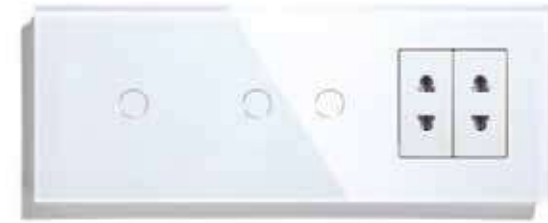

6G 1W/2W Touch Switch
6G Wi-Fi / Zigbee

SMART SWITCH & SOCKET

Wi-Fi / Zigbee
1G + UK Socket

Wi-Fi / Zigbee
2G + EU Socket

Wi-Fi / Zigbee
3G + FR Socket

Wi-Fi / Zigbee
2G + Universal Socket

Wi-Fi / Zigbee
2G + EU Socket

**OPEN YOUR
SMART LIFE**

Smart Switch & Socket
86/118/146/157/228/297
Touch/Zigbee/Wi-Fi/Dimmer

SMART SOCKET

86/146/157/228/299 TYPE SOCKET

1G Switch+13A+PC+TV Outlet

Double USB + 3 Pin + 2G

2G Switch+French 16A +PC+TV Outlet