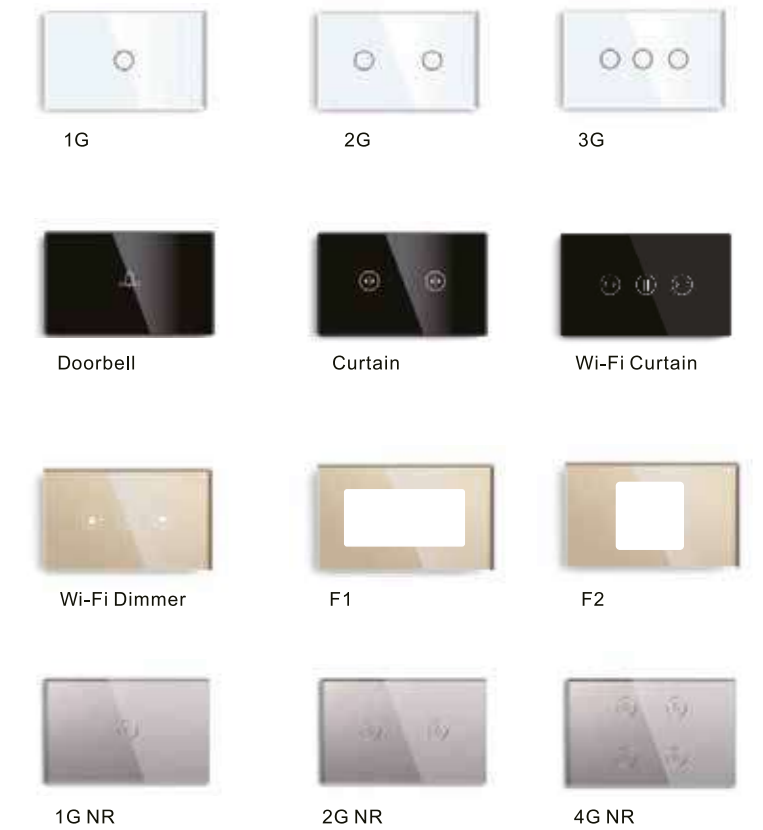

Crystal Glass Panel

118 Single