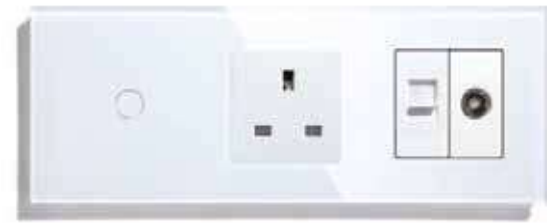

JW 03-Grey EU Type
Wi-Fi / Zigbee

DOUBLE FRAME SMART SWITCH

S1 GLASS PANEL SWITCH

2G 1W/2W Touch Switch
2G Wi-Fi / Zigbee

3G 1W/2W Touch Switch
3G Wi-Fi / Zigbee

4G 1W/2W Touch Switch
4G Wi-Fi / Zigbee

5G 1W/2W Touch Switch
5G Wi-Fi / Zigbee

6G 1W/2W Touch Switch
6G Wi-Fi / Zigbee

SMART SWITCH & SOCKET

Wi-Fi / Zigbee
1G + UK Socket

Wi-Fi / Zigbee
2G + EU Socket

Wi-Fi / Zigbee
3G + FR Socket

Wi-Fi / Zigbee
2G + Universal Socket

Wi-Fi / Zigbee
2G + EU Socket

**OPEN YOUR
SMART LIFE**

Smart Switch & Socket
86/118/146/157/228/297
Touch/Zigbee/Wi-Fi/Dimmer

SMART SOCKET

86/146/157/228/299 TYPE SOCKET

1G Switch+13A+PC+TV Outlet

Double USB + 3 Pin + 2G

2G Switch+French 16A +PC+TV Outlet