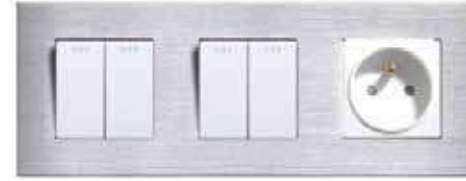

2G+2G+FR socket