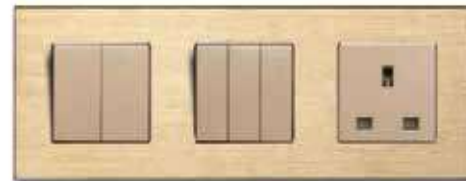

2G+3G+UK socket