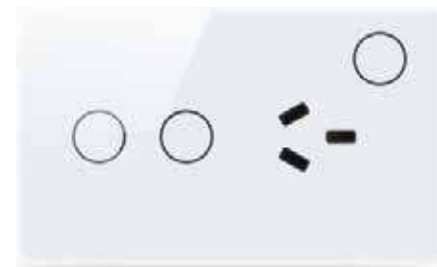

US Smart Switch Socket 2Gang