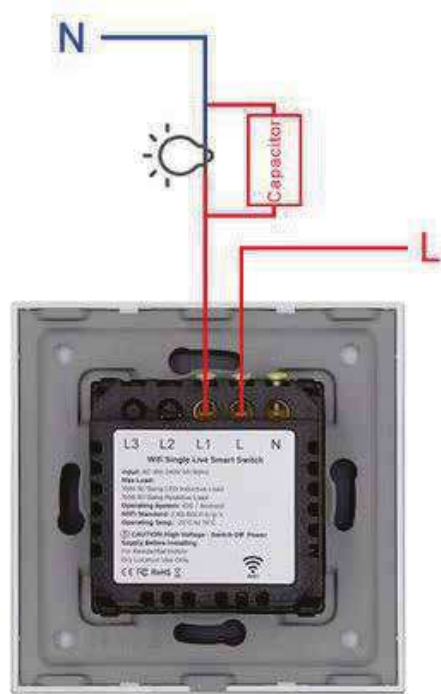

S1N20A Touch/Wi-Fi/Zigbee white

S1N20A Touch/Wi-Fi / Zigbee grey

S1N20A gold

S1N20A black

Single Live Smart Switch

Install The Wi-fi Adapter To Work As
Wi-fi Single Live Switch

Switch

Adapter

Wiring Diagram

86 TYPE SINGLE LIVE SMART SWITCH

S1N SL 86 TYPE SWITCH

Wi-Fi Touch

S1N 86 TYPE SINGLE LIVE ZIGBEE SWITCH

Touch Zigbee

Smart Life

Unlimited WiFi Control Through
Your Smartphone Wherever You Are!