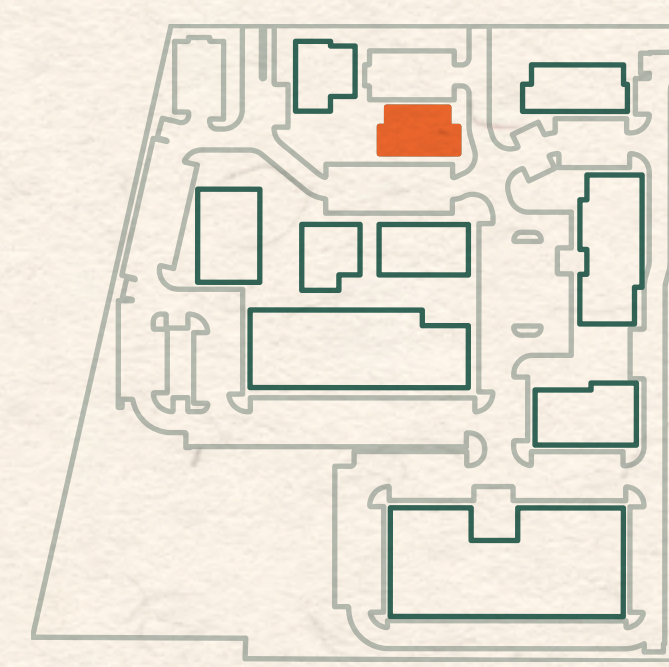

LEANDER UNION

Building	Level	Space	Size
2	1	230	2,560 RSF

Type

Retail - Endcap

Features

10 - 14' clear height

Every care has been taken in the preparation of this document. The details contained herein are for guidance only and should not be relied upon as exactly describing any of the particular material illustrated or written by any order under the Consumer Protection from Unfair Trading Regulations 2008. This information does not constitute a contract, part of a contract, or warranty. The developer operates a program of continuous product development. Features, internal and external, may vary from time to time and may differ from those shown in the document. Leander Union is a marketing name and may not form part of the postal address for these properties. Digital illustrations and any computer-generated images are indicative only.
